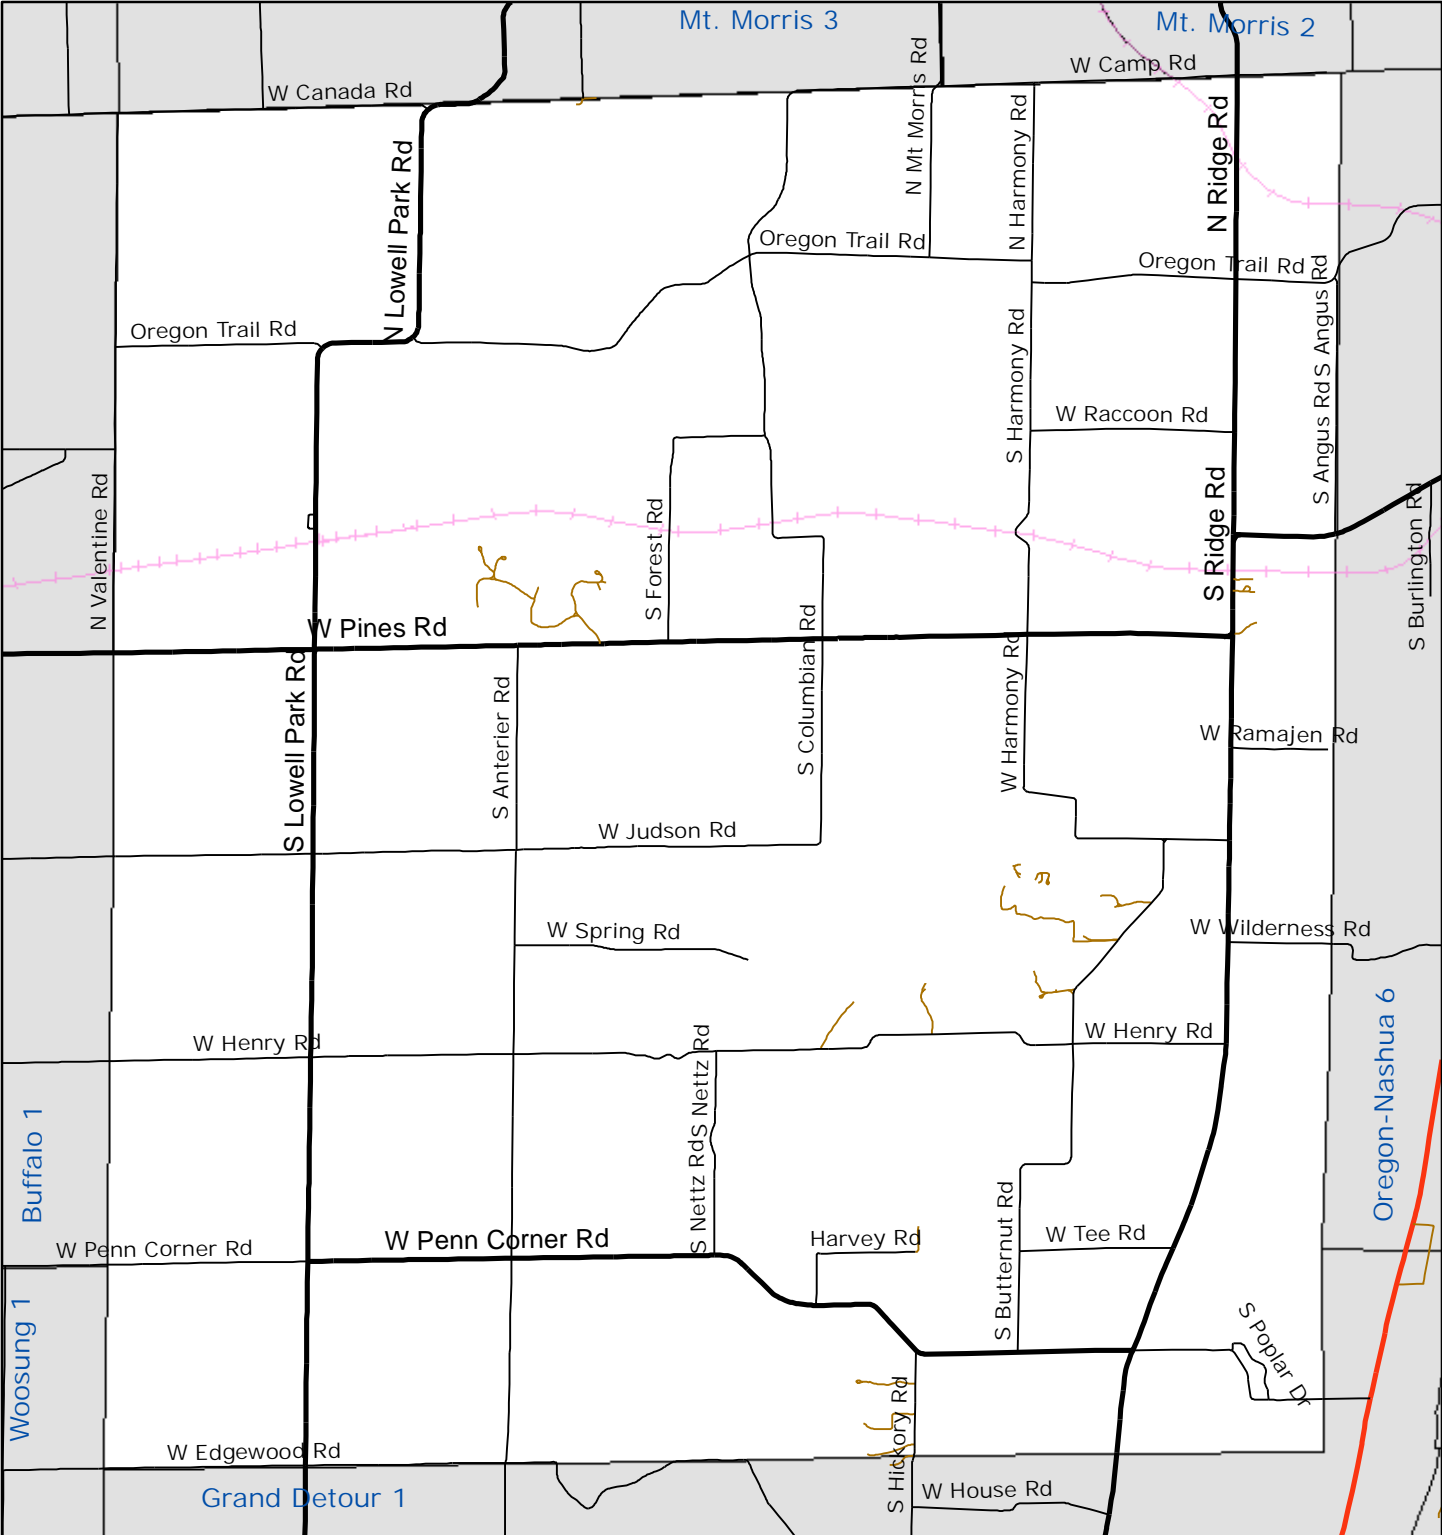

OGLE COUNTY ILLINOIS VOTING PRECINCTS

Pine Creek 1

Date: 3/1/2017