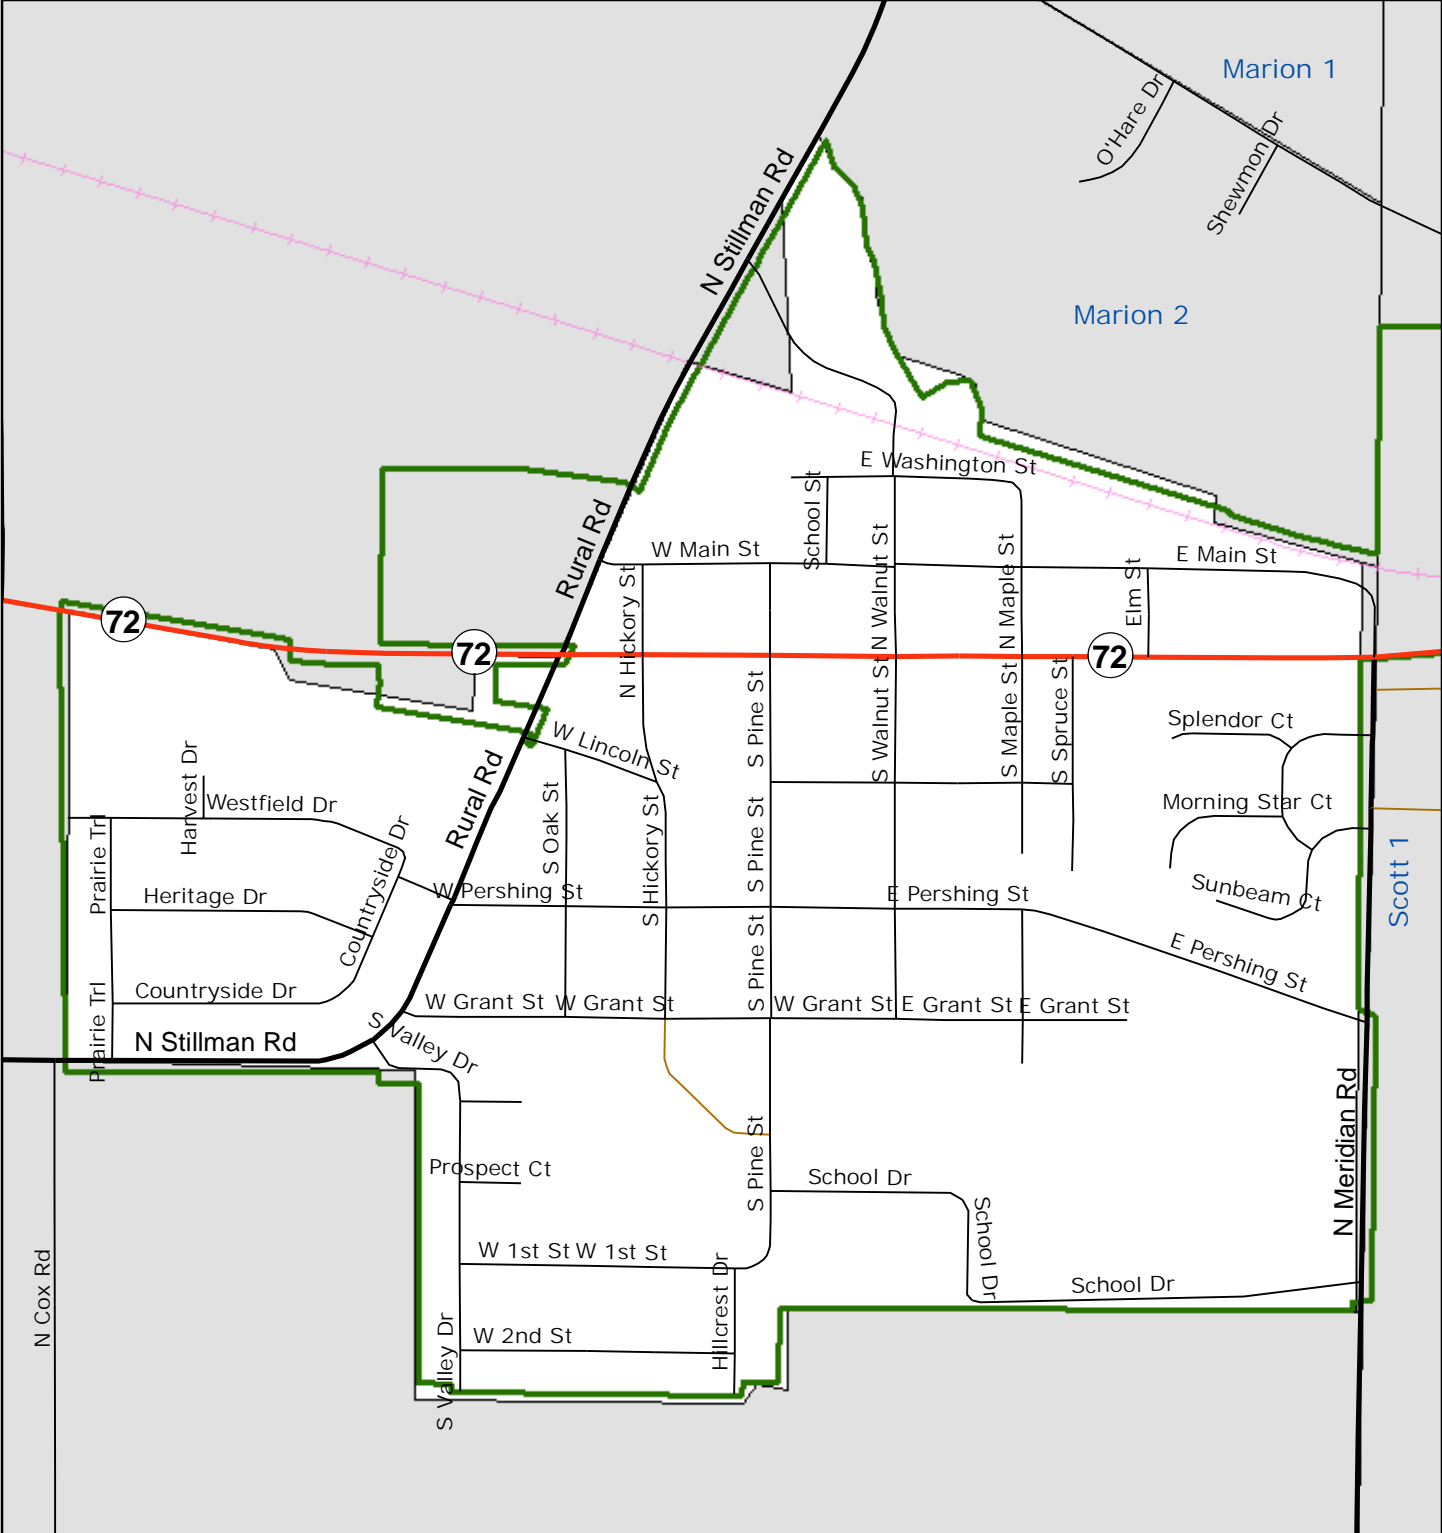

OGLE COUNTY ILLINOIS VOTING PRECINCTS

Marion 3

Date: 3/1/2017