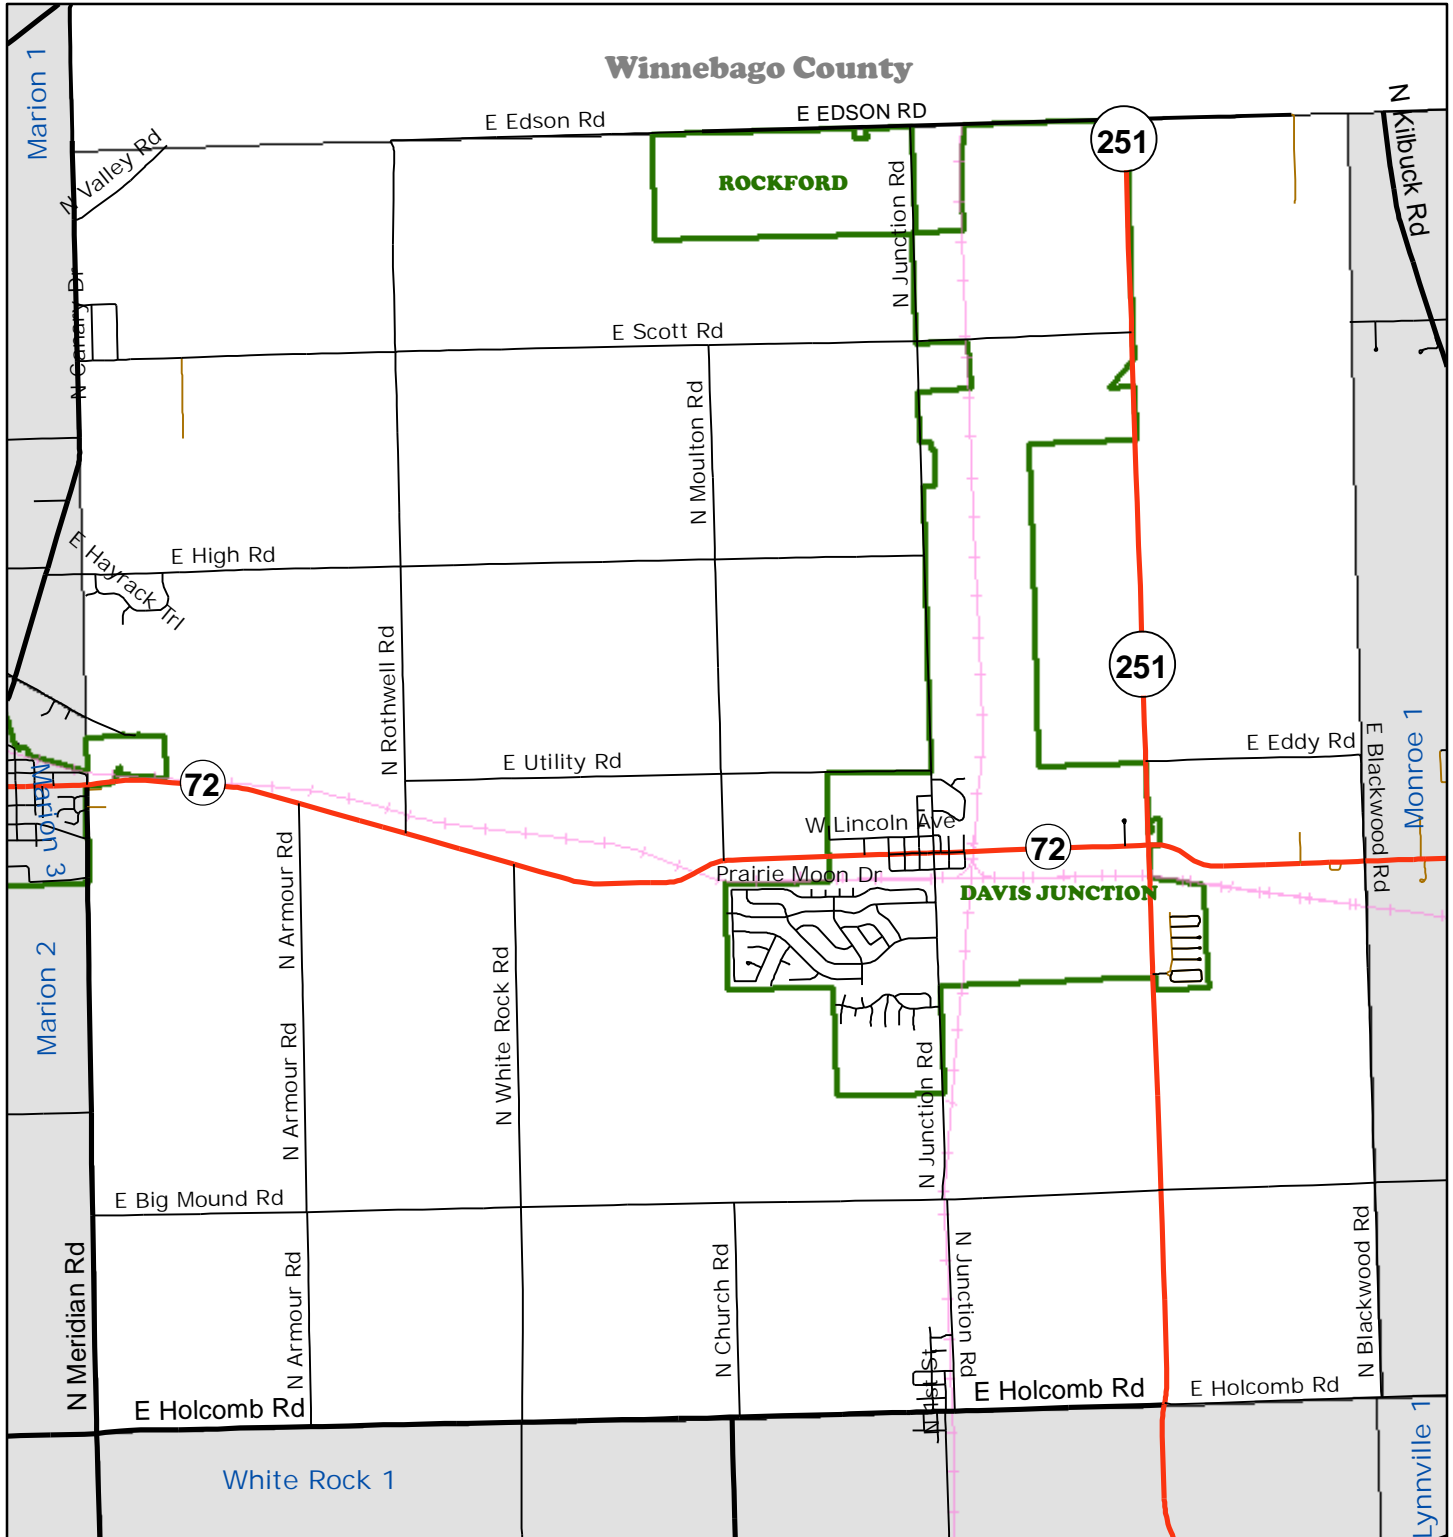

OGLE COUNTY ILLINOIS VOTING PRECINCTS

Scott 1

Date: 3/1/2017