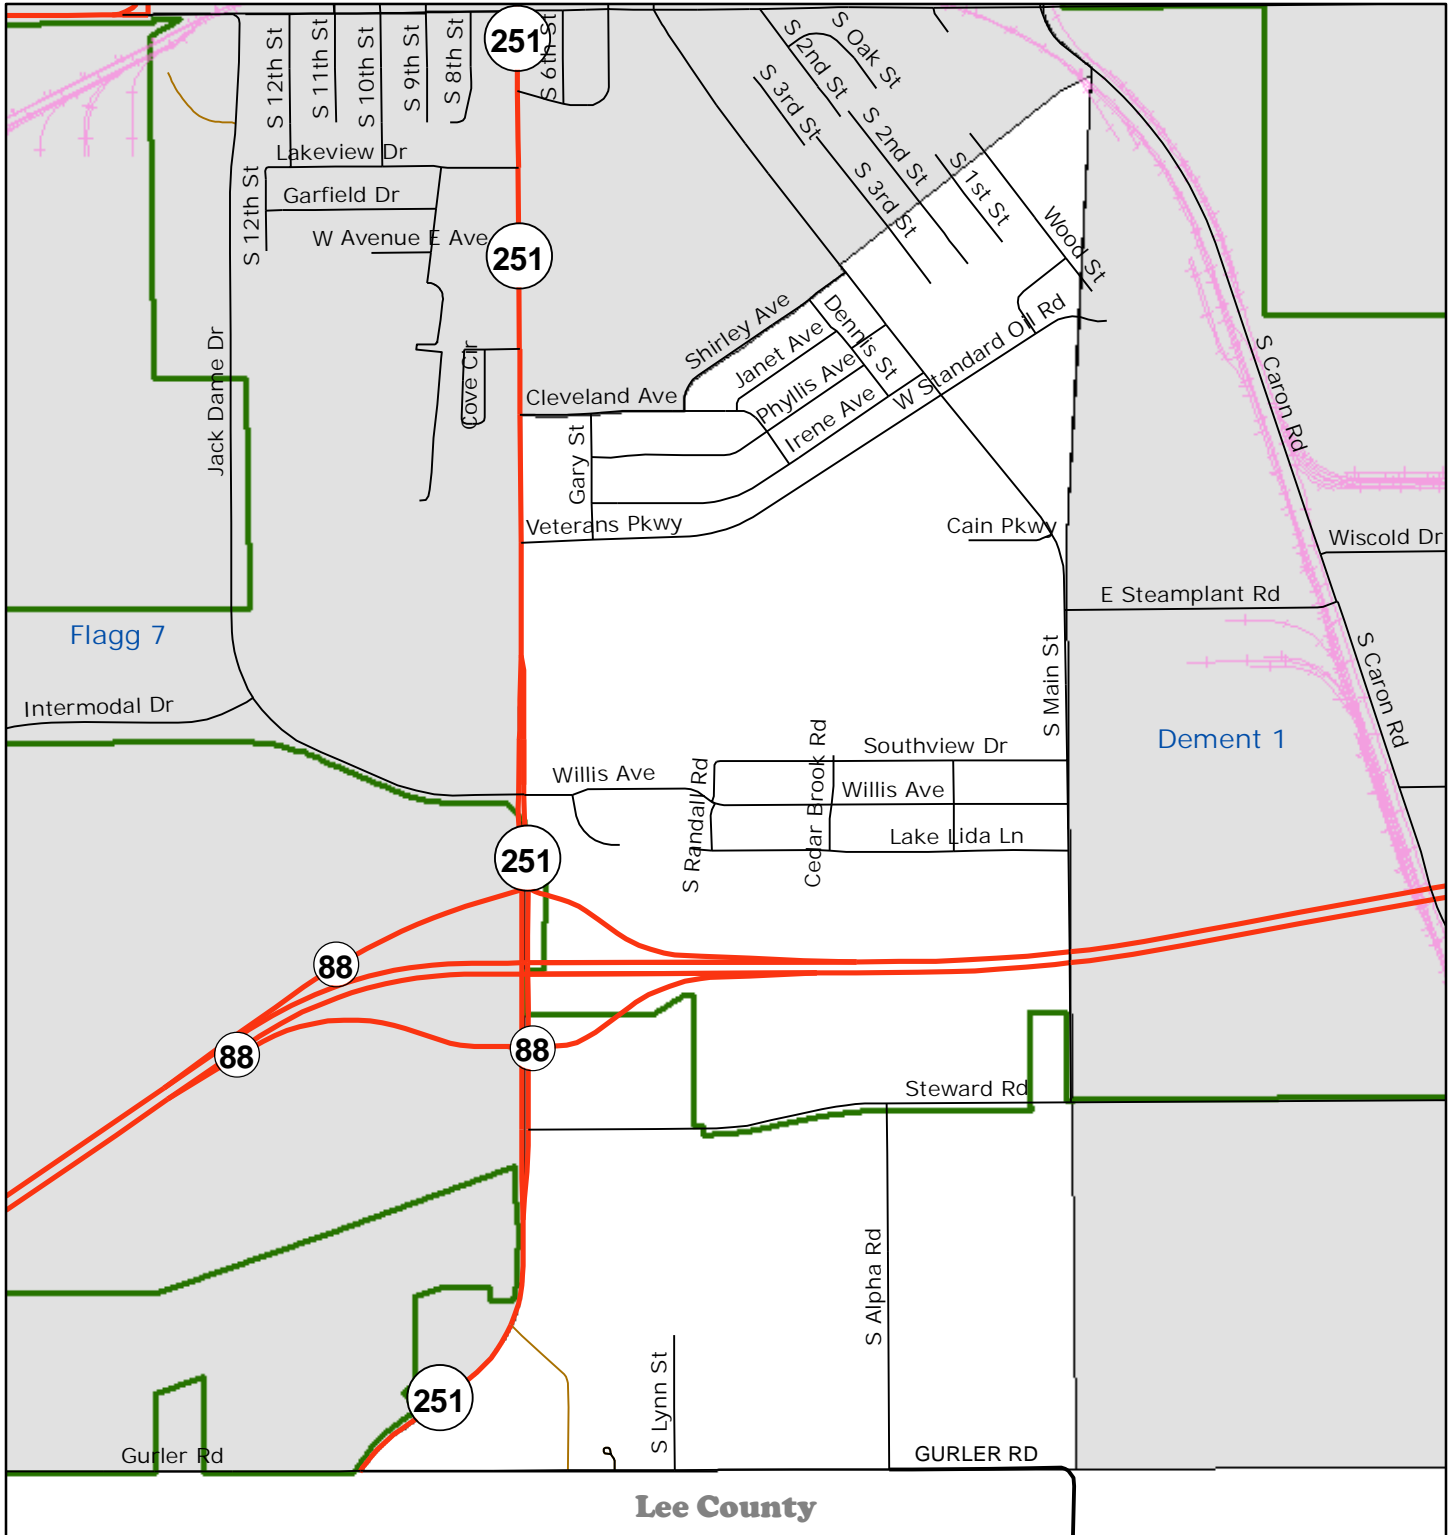

OGLE COUNTY ILLINOIS VOTING PRECINCTS

Flagg 3

Date: 3/1/2017