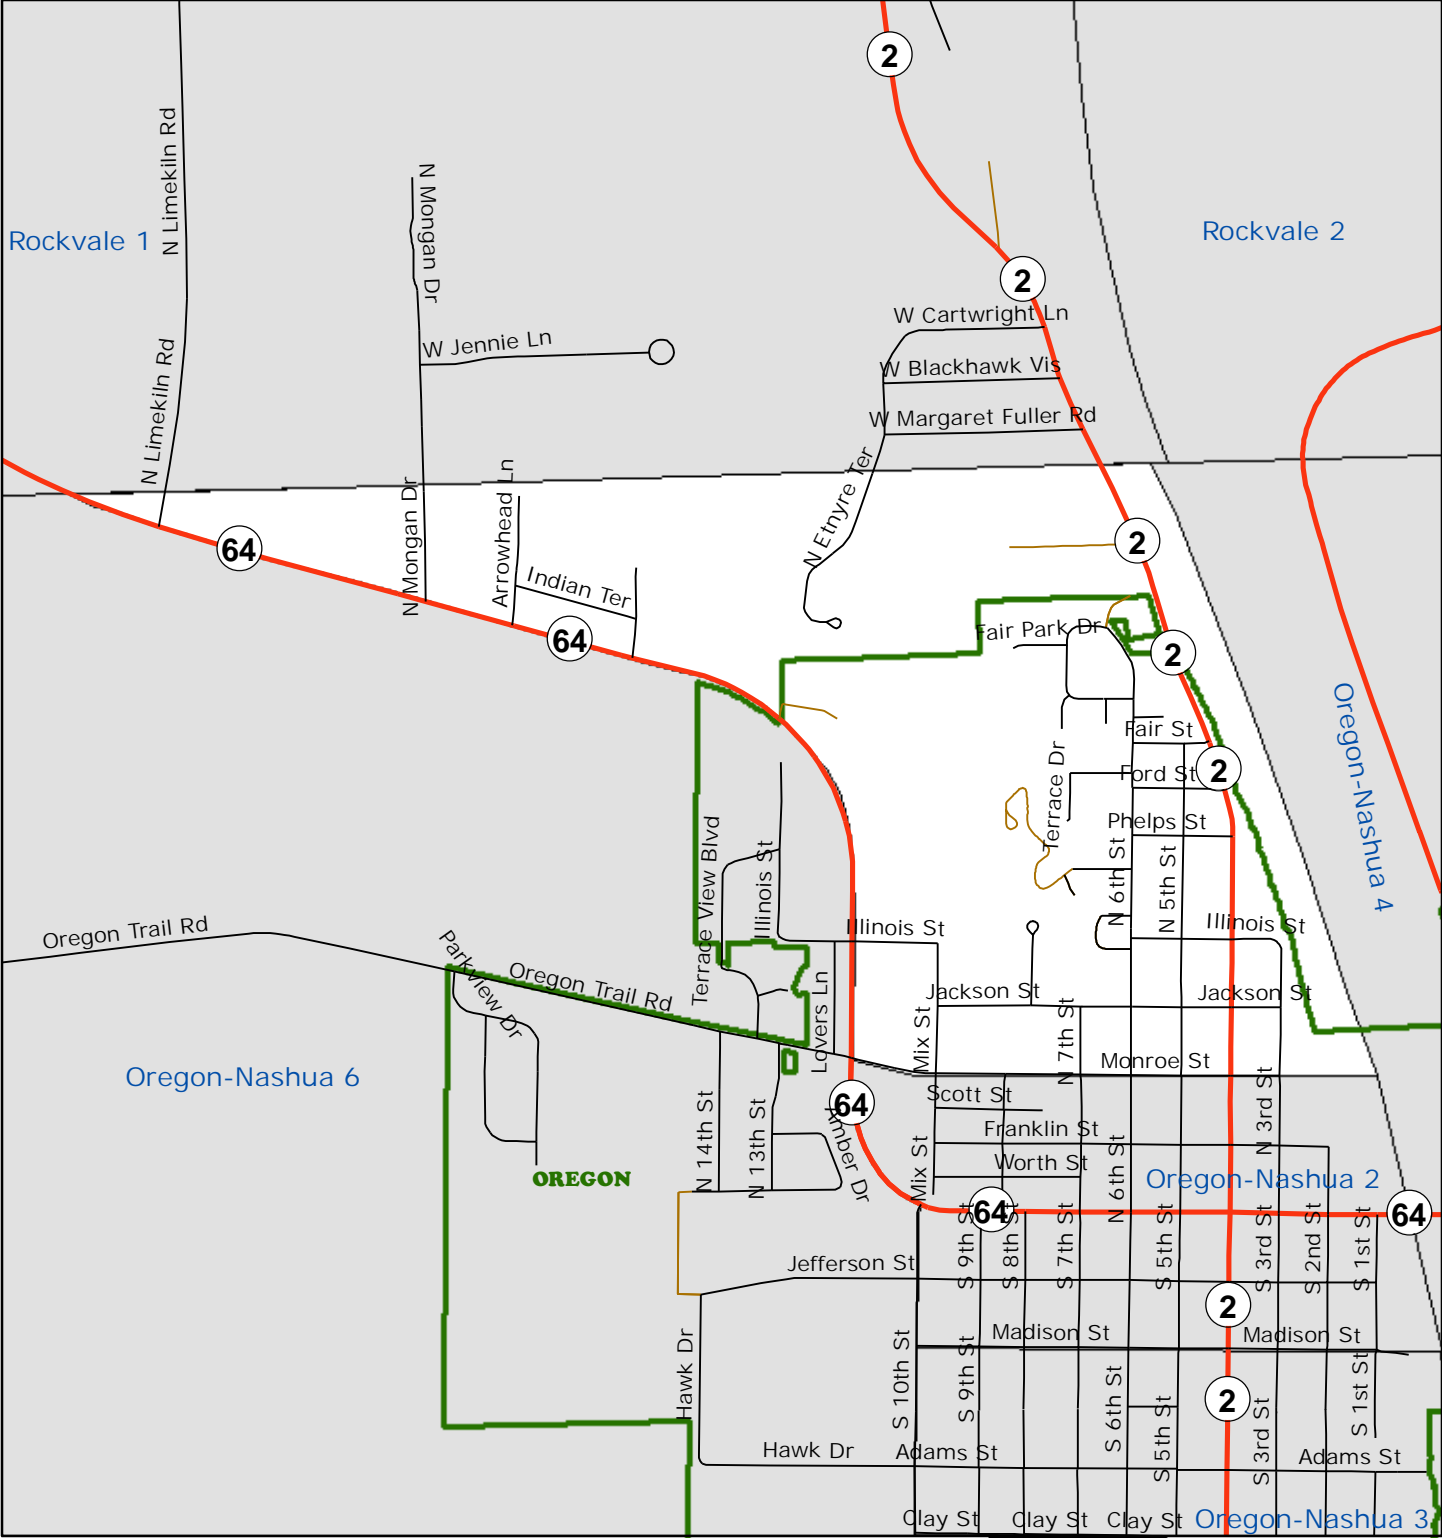

OGLE COUNTY ILLINOIS VOTING PRECINCTS

Oregon-Nashua 1

Date: 3/1/2017