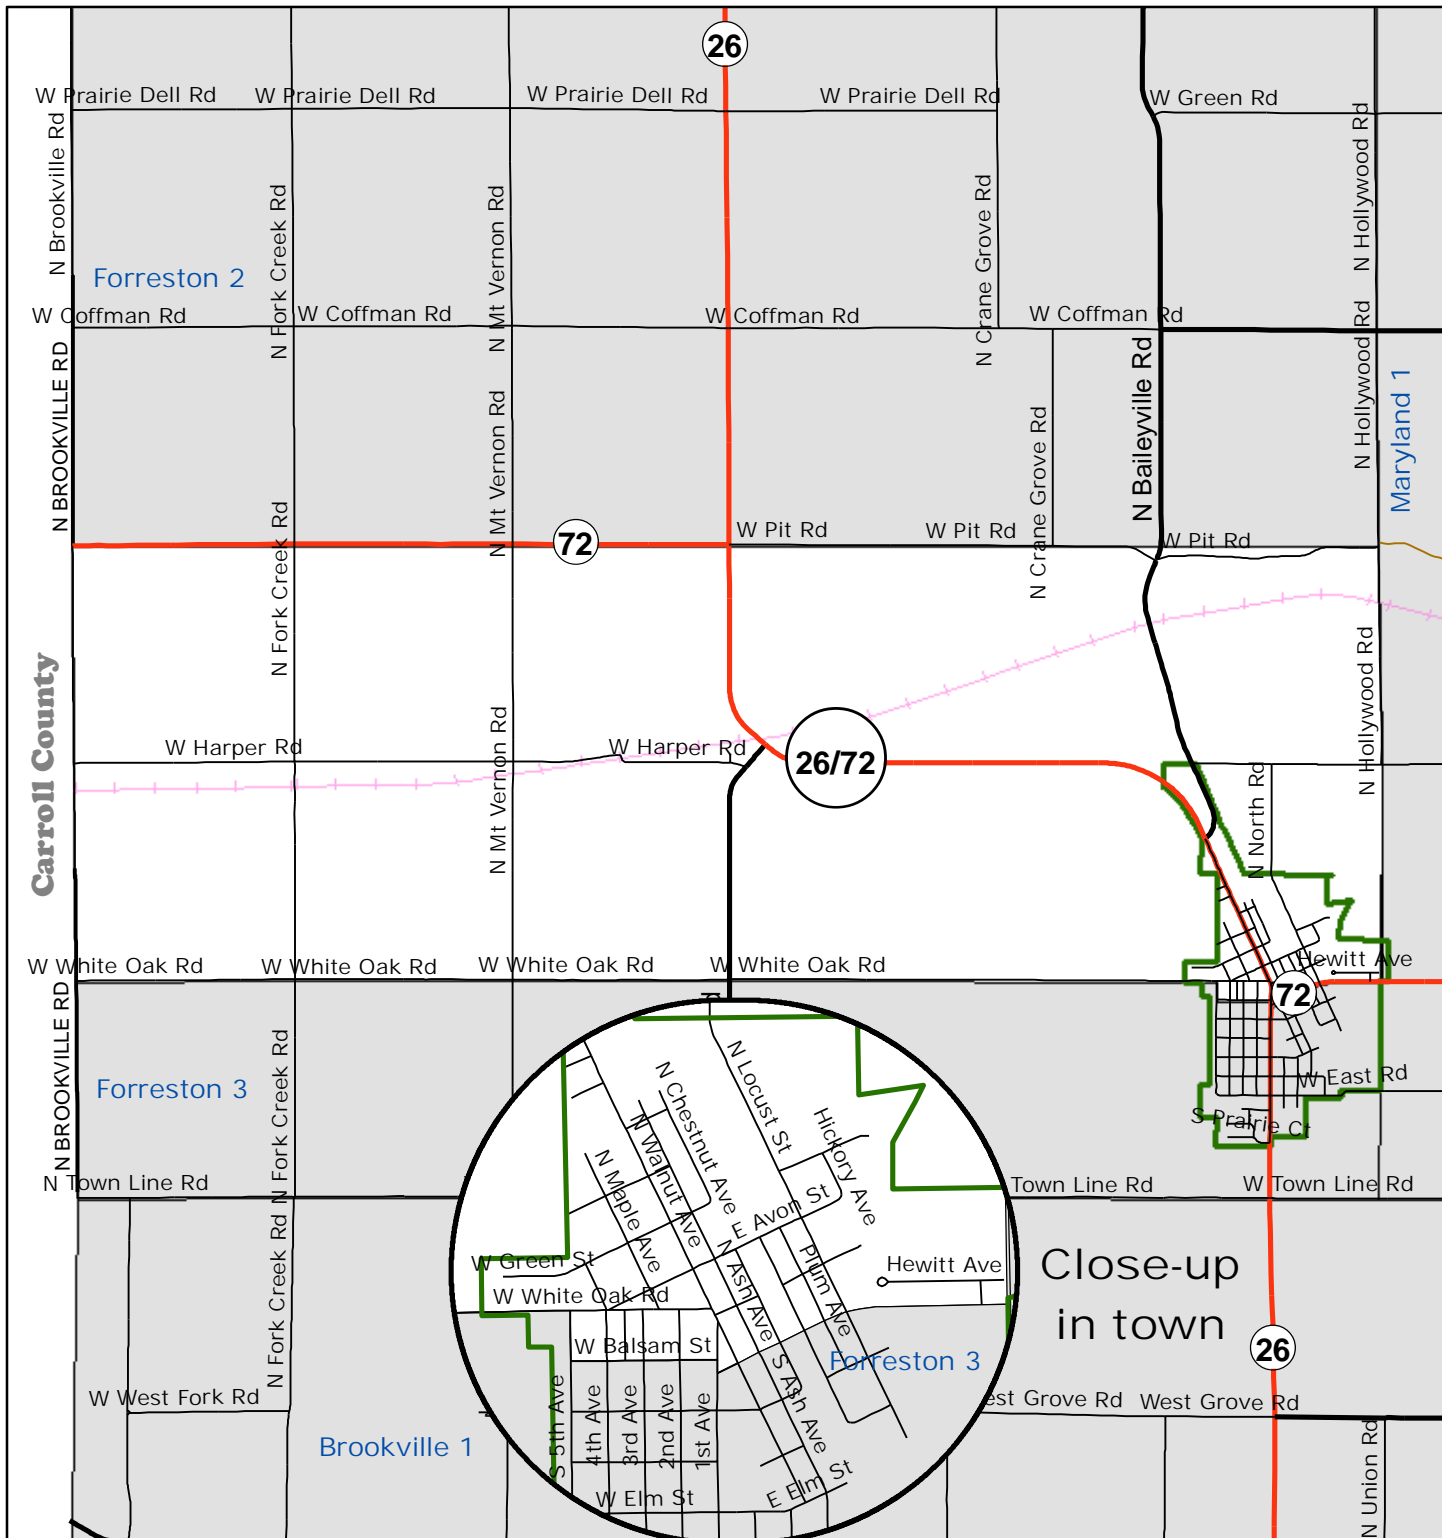

Flagg 11

Lee County

OGLE COUNTY ILLINOIS VOTING PRECINCTS

Forreston 1

OGLE COUNTY ILLINOIS VOTING PRECINCTS

Forreston 2

OGLE COUNTY ILLINOIS VOTING PRECINCTS

Forreston 3