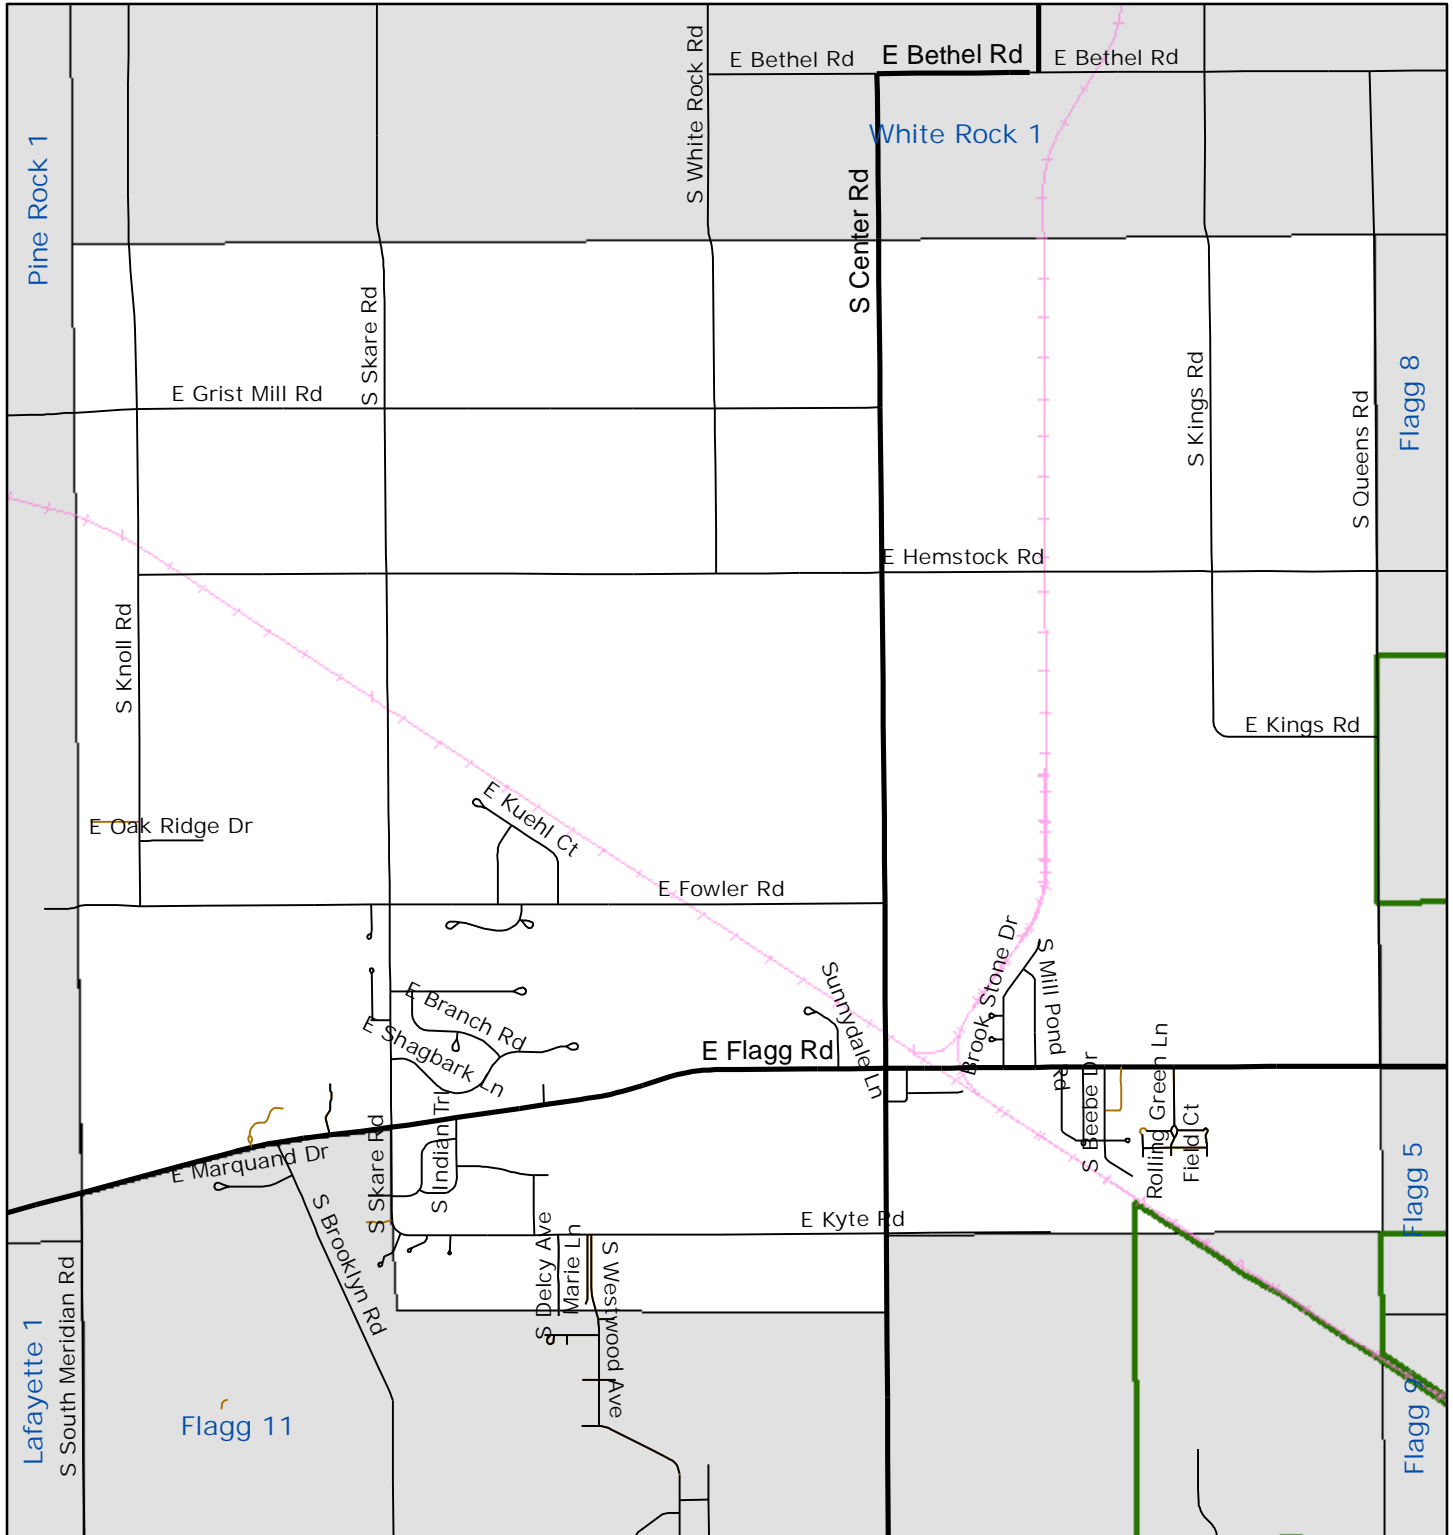

OGLE COUNTY ILLINOIS VOTING PRECINCTS

Flagg 4

Date: 3/1/2017