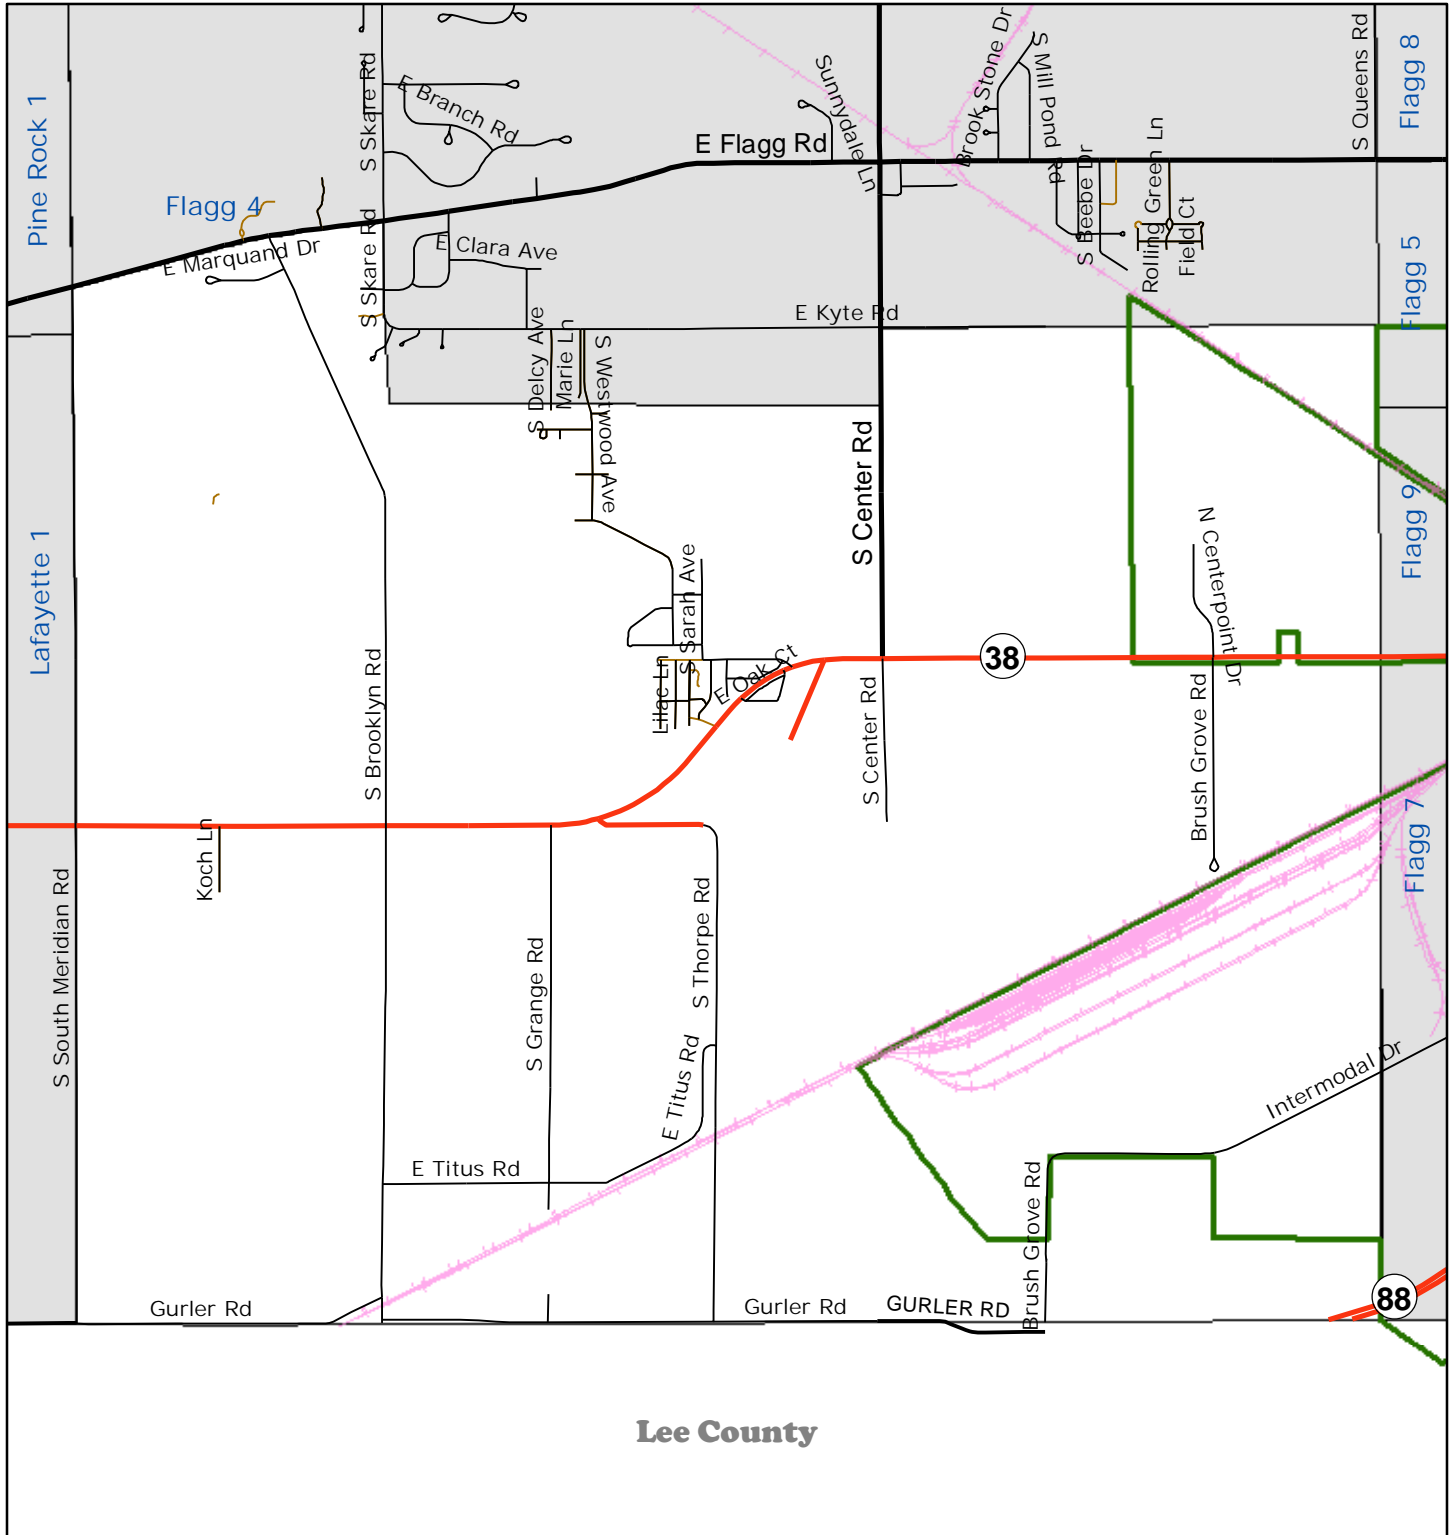

Buffalo 2

W Locust St	N Green Ave
W Mason St	N Green Ave
	Buffalo 3

Mason St and Green Ave are the boundaries within the City of Polo with the exception above.

Date: 3/1/2017

OGLE COUNTY ILLINOIS VOTING PRECINCTS

Buffalo 3

Mason St and Green Ave are the boundaries within the City of Polo with the exception above.

Date: 3/1/2017

OGLE COUNTY ILLINOIS VOTING PRECINCTS

Byron 1

OGLE COUNTY ILLINOIS VOTING PRECINCTS

Byron 2

Flagg 11

Lee County

OGLE COUNTY ILLINOIS VOTING PRECINCTS

Forreston 1

OGLE COUNTY ILLINOIS VOTING PRECINCTS

Forreston 2

OGLE COUNTY ILLINOIS VOTING PRECINCTS

Forreston 3