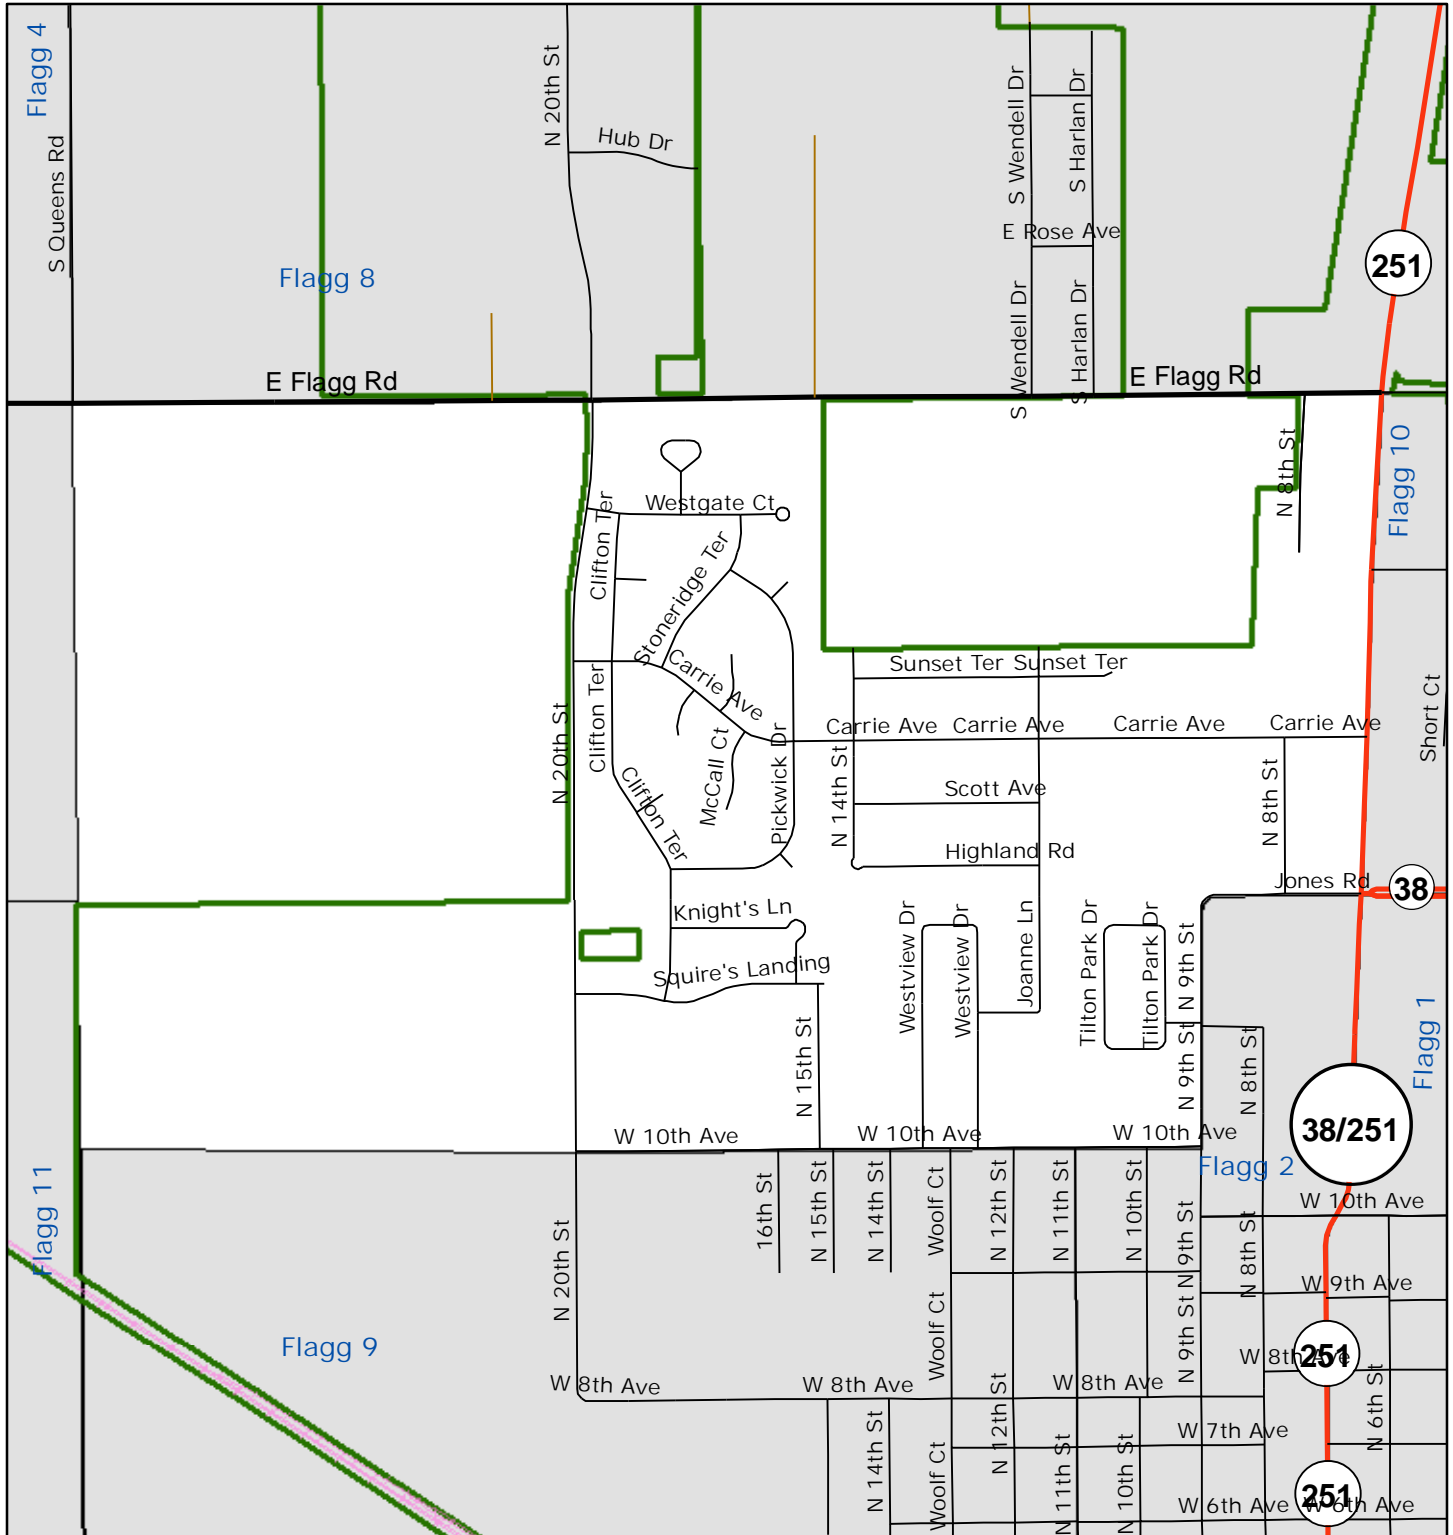

OGLE COUNTY ILLINOIS VOTING PRECINCTS

Flagg 5

Date: 3/1/2017