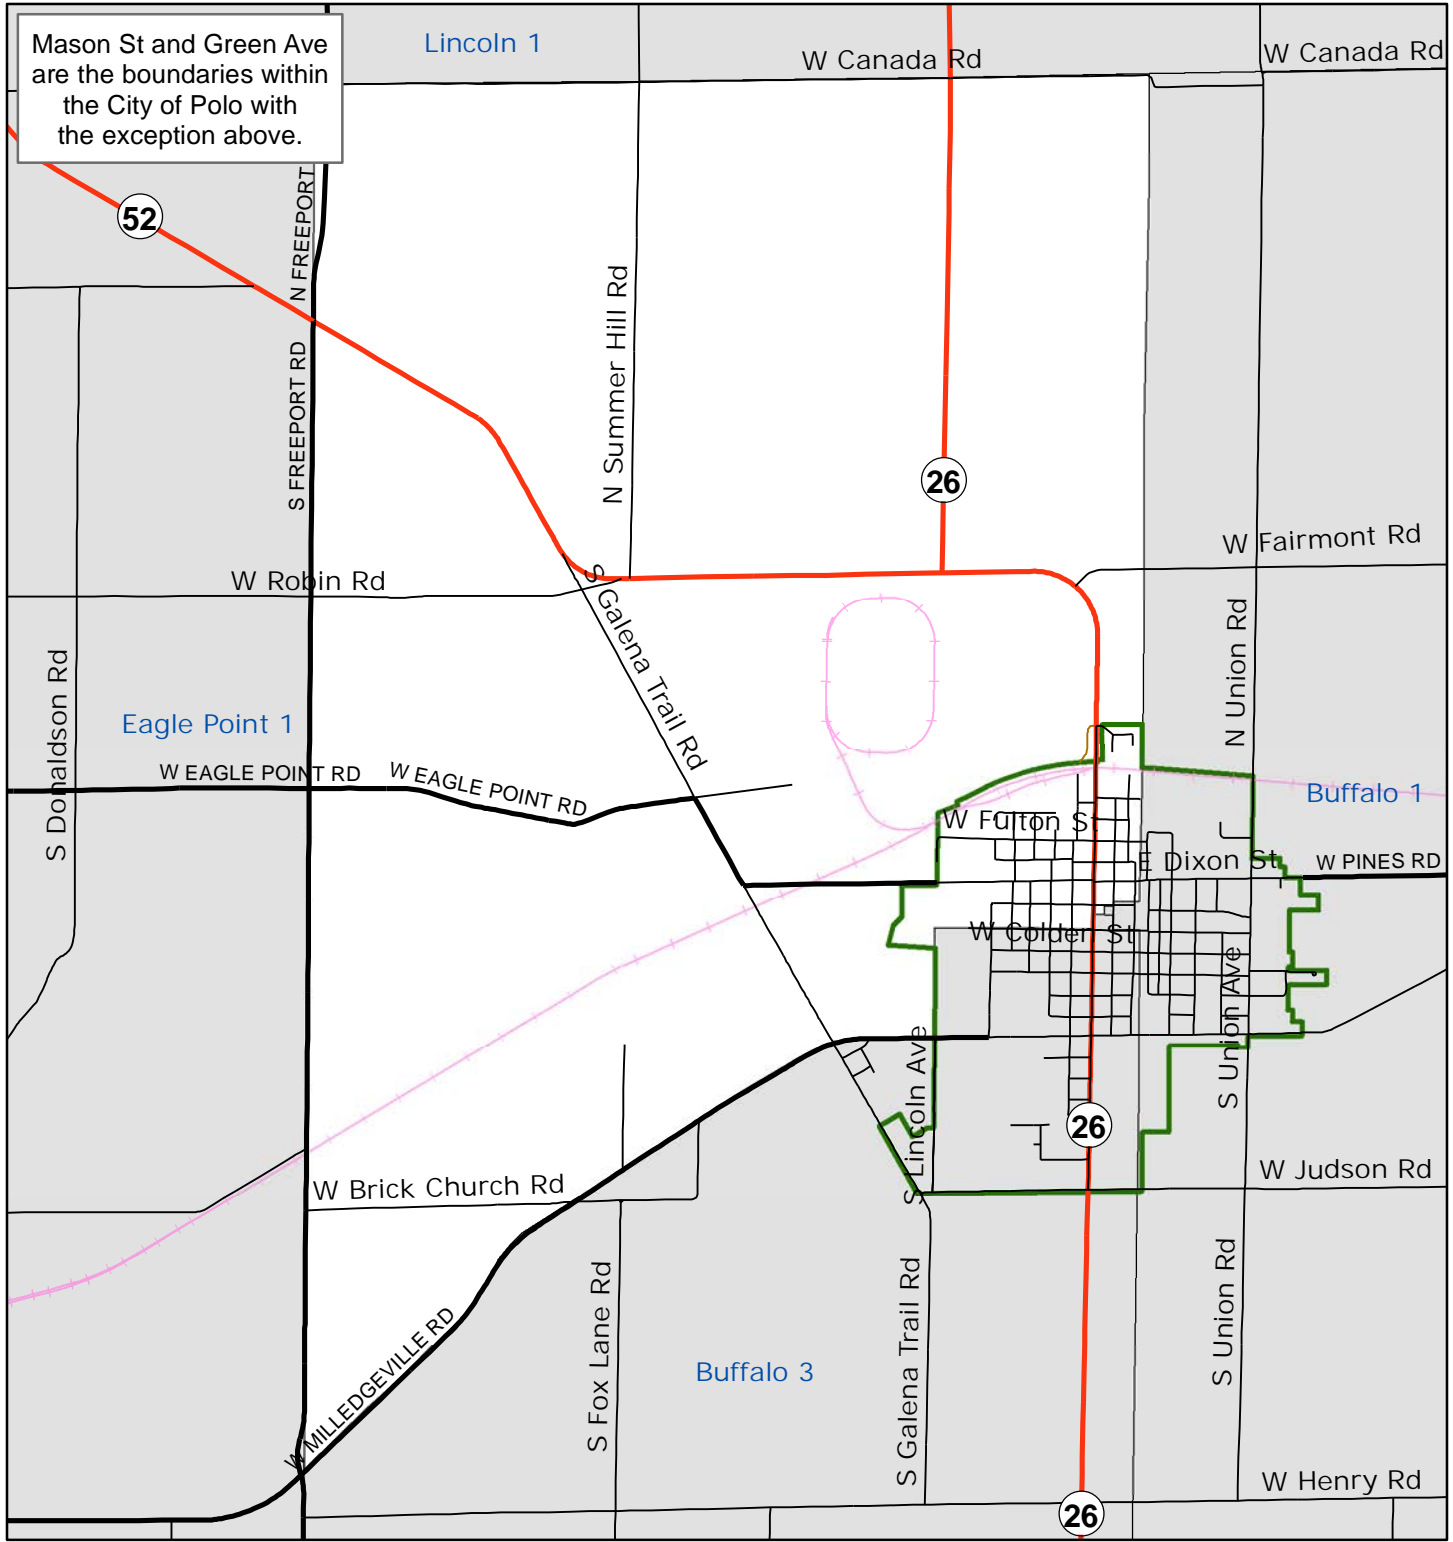

OGLE COUNTY ILLINOIS VOTING PRECINCTS

Brookville 1

Date: 3/1/2017

OGLE COUNTY ILLINOIS VOTING PRECINCTS

Buffalo 1

Green Ave is the boundary within the City of Polo with the exception above.

OGLE COUNTY ILLINOIS VOTING PRECINCTS

Buffalo 2

W Locust St	N Green Ave
W Mason St	N Green Ave
	Buffalo 3

Mason St and Green Ave are the boundaries within the City of Polo with the exception above.

Date: 3/1/2017

OGLE COUNTY ILLINOIS VOTING PRECINCTS

Buffalo 3

Mason St and Green Ave are the boundaries within the City of Polo with the exception above.

Date: 3/1/2017

OGLE COUNTY ILLINOIS VOTING PRECINCTS

Byron 1

OGLE COUNTY ILLINOIS VOTING PRECINCTS

Byron 2