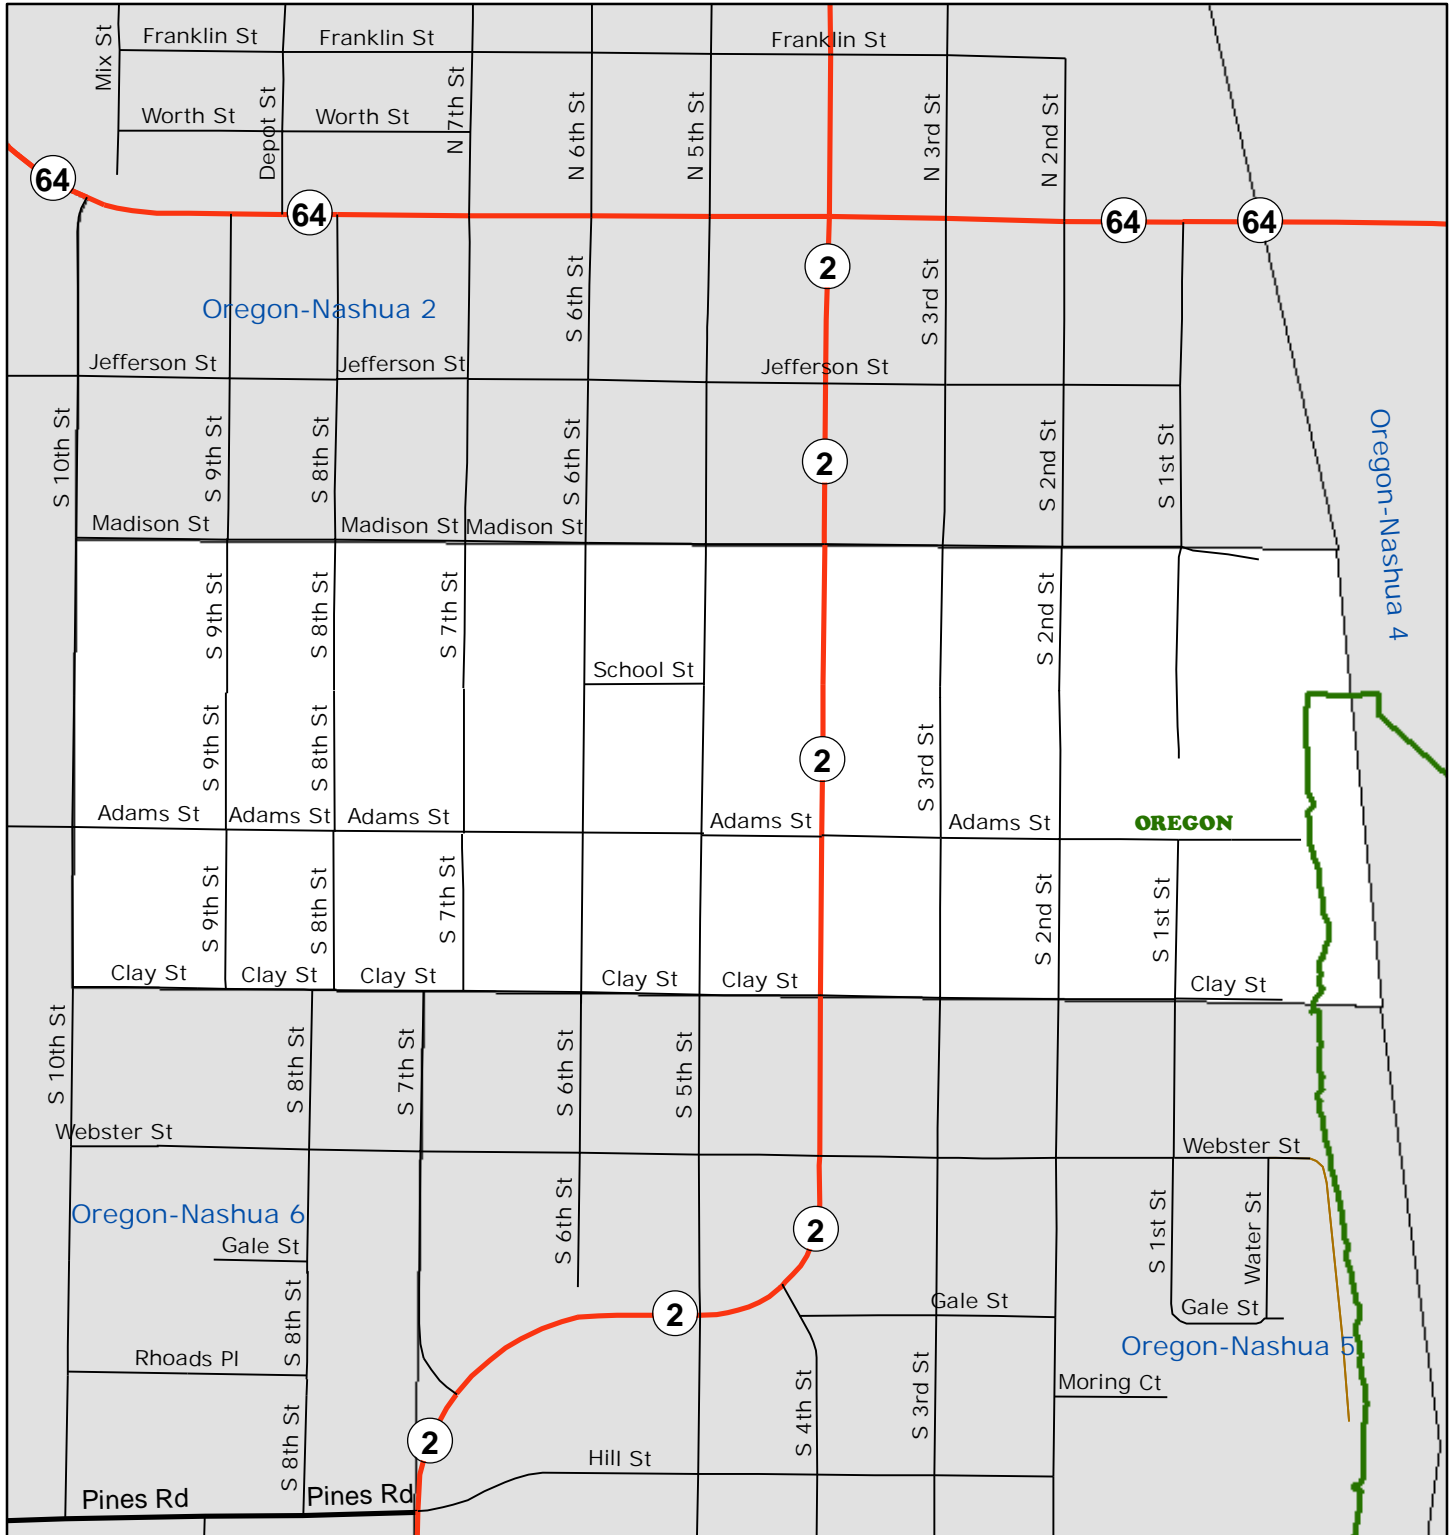

OGLE COUNTY ILLINOIS VOTING PRECINCTS

Oregon-Nashua 3

Date: 3/1/2017