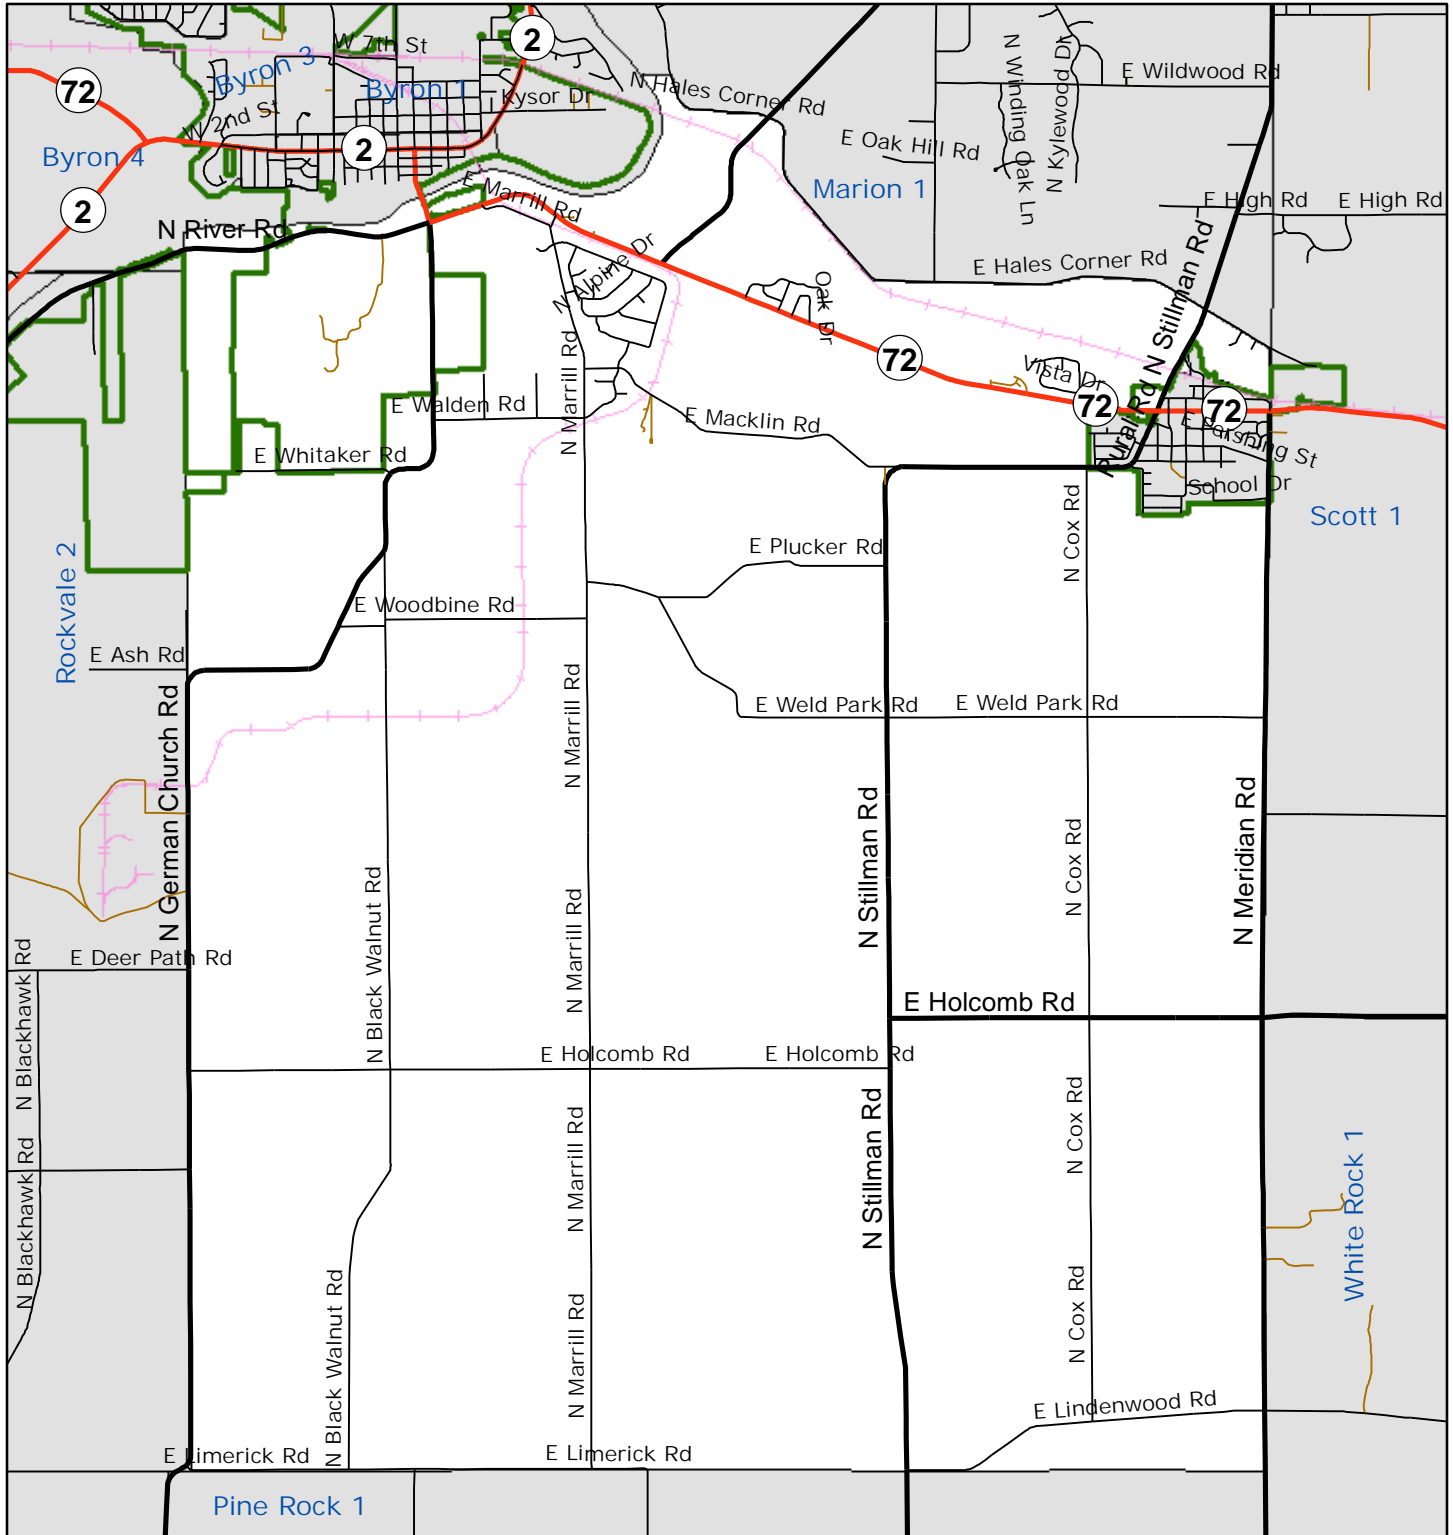

OGLE COUNTY ILLINOIS VOTING PRECINCTS

Marion 2

Date: 3/1/2017