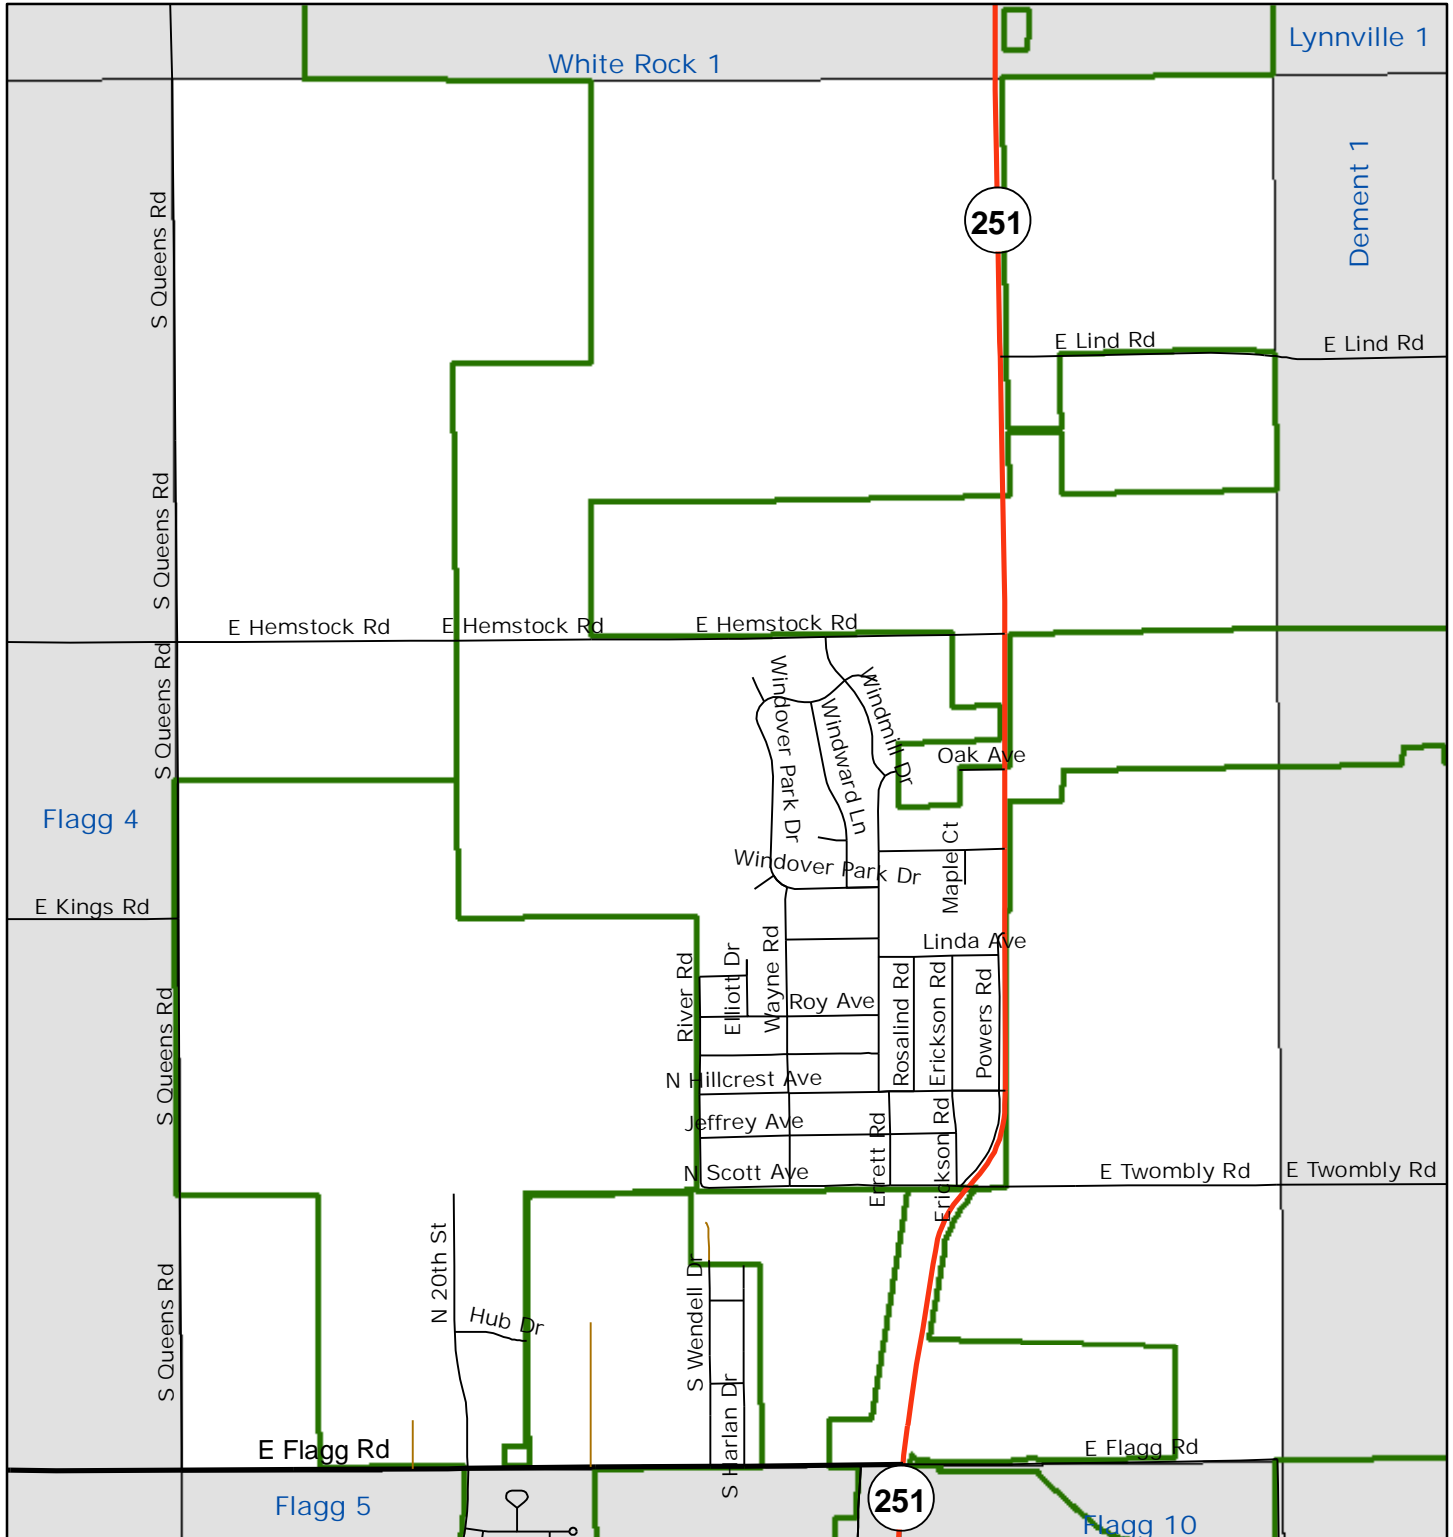

OGLE COUNTY ILLINOIS VOTING PRECINCTS

Flagg 8

Date: 3/1/2017