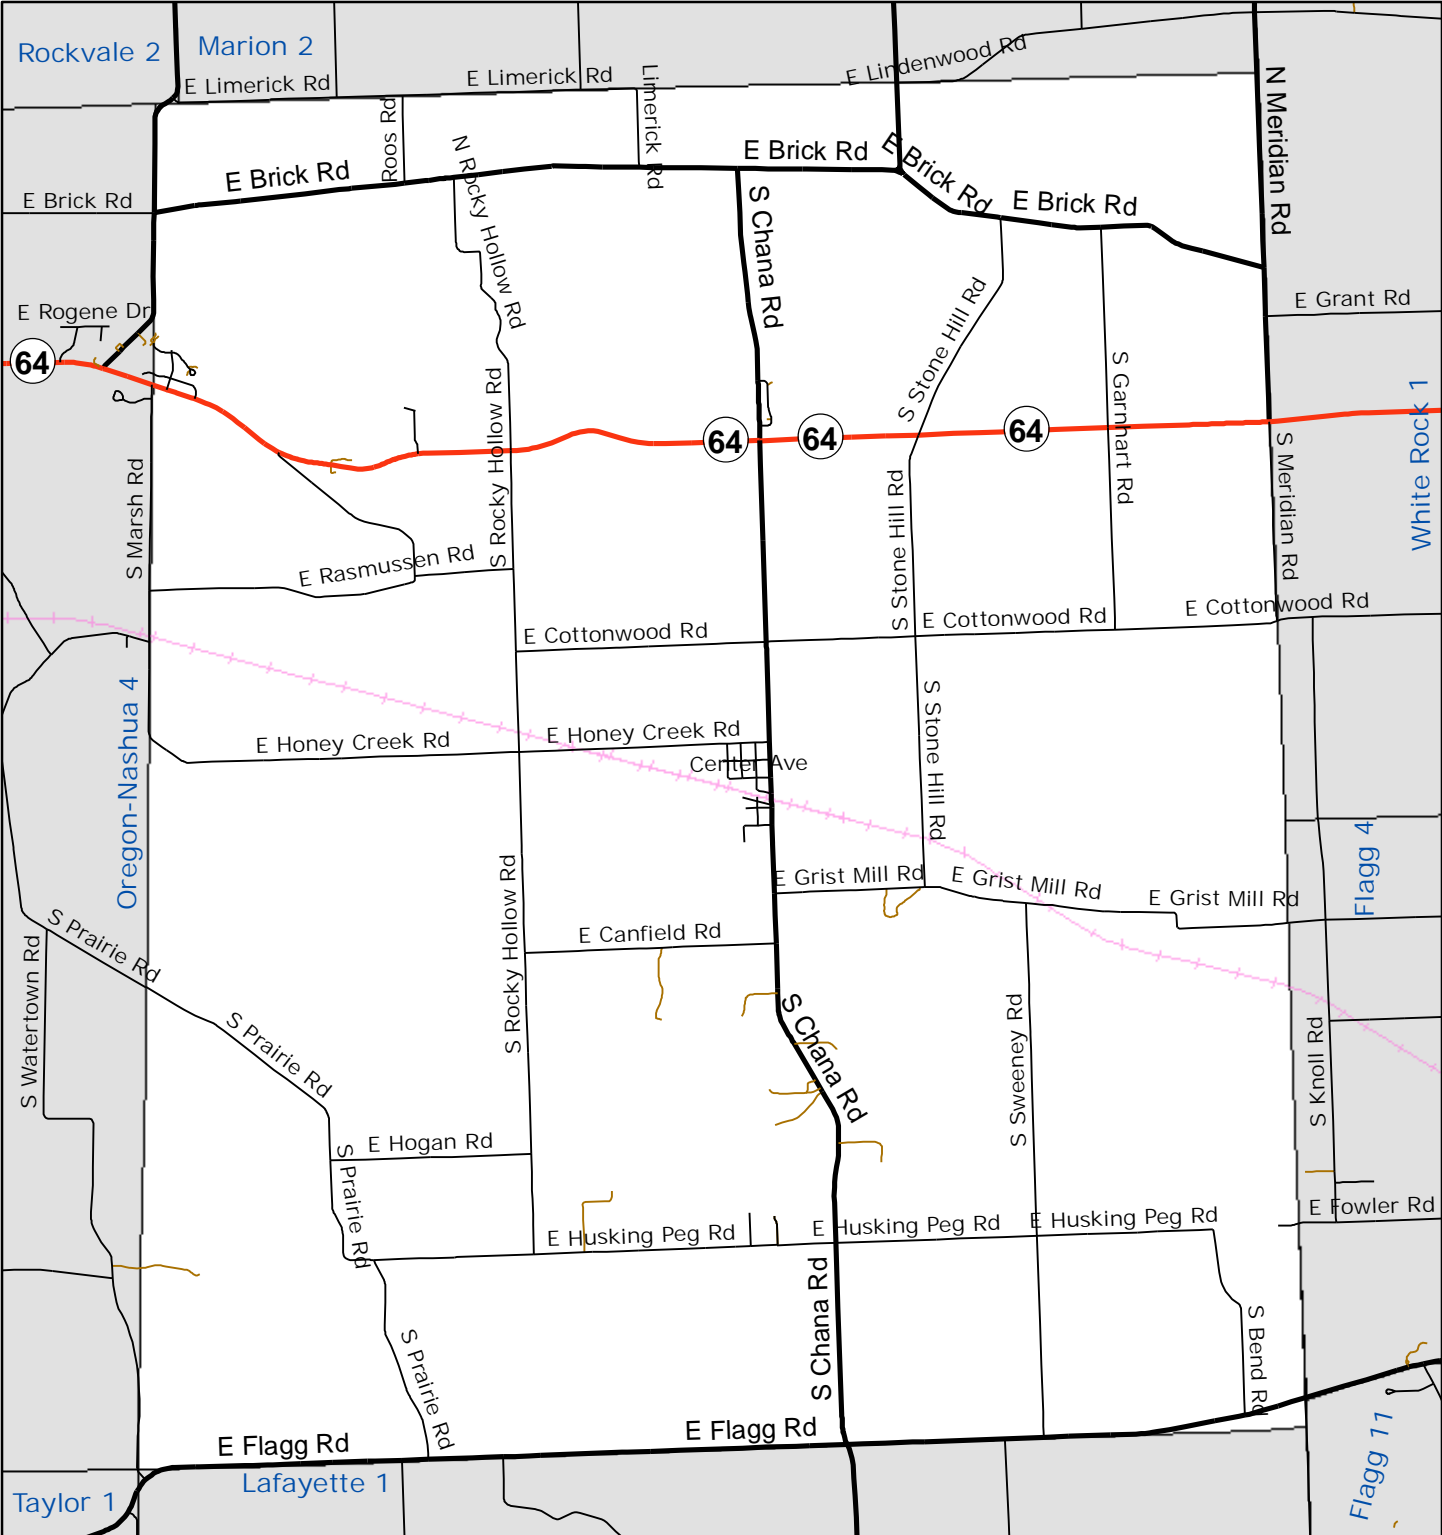

OGLE COUNTY ILLINOIS VOTING PRECINCTS

Pine Rock 1

Date: 3/1/2017