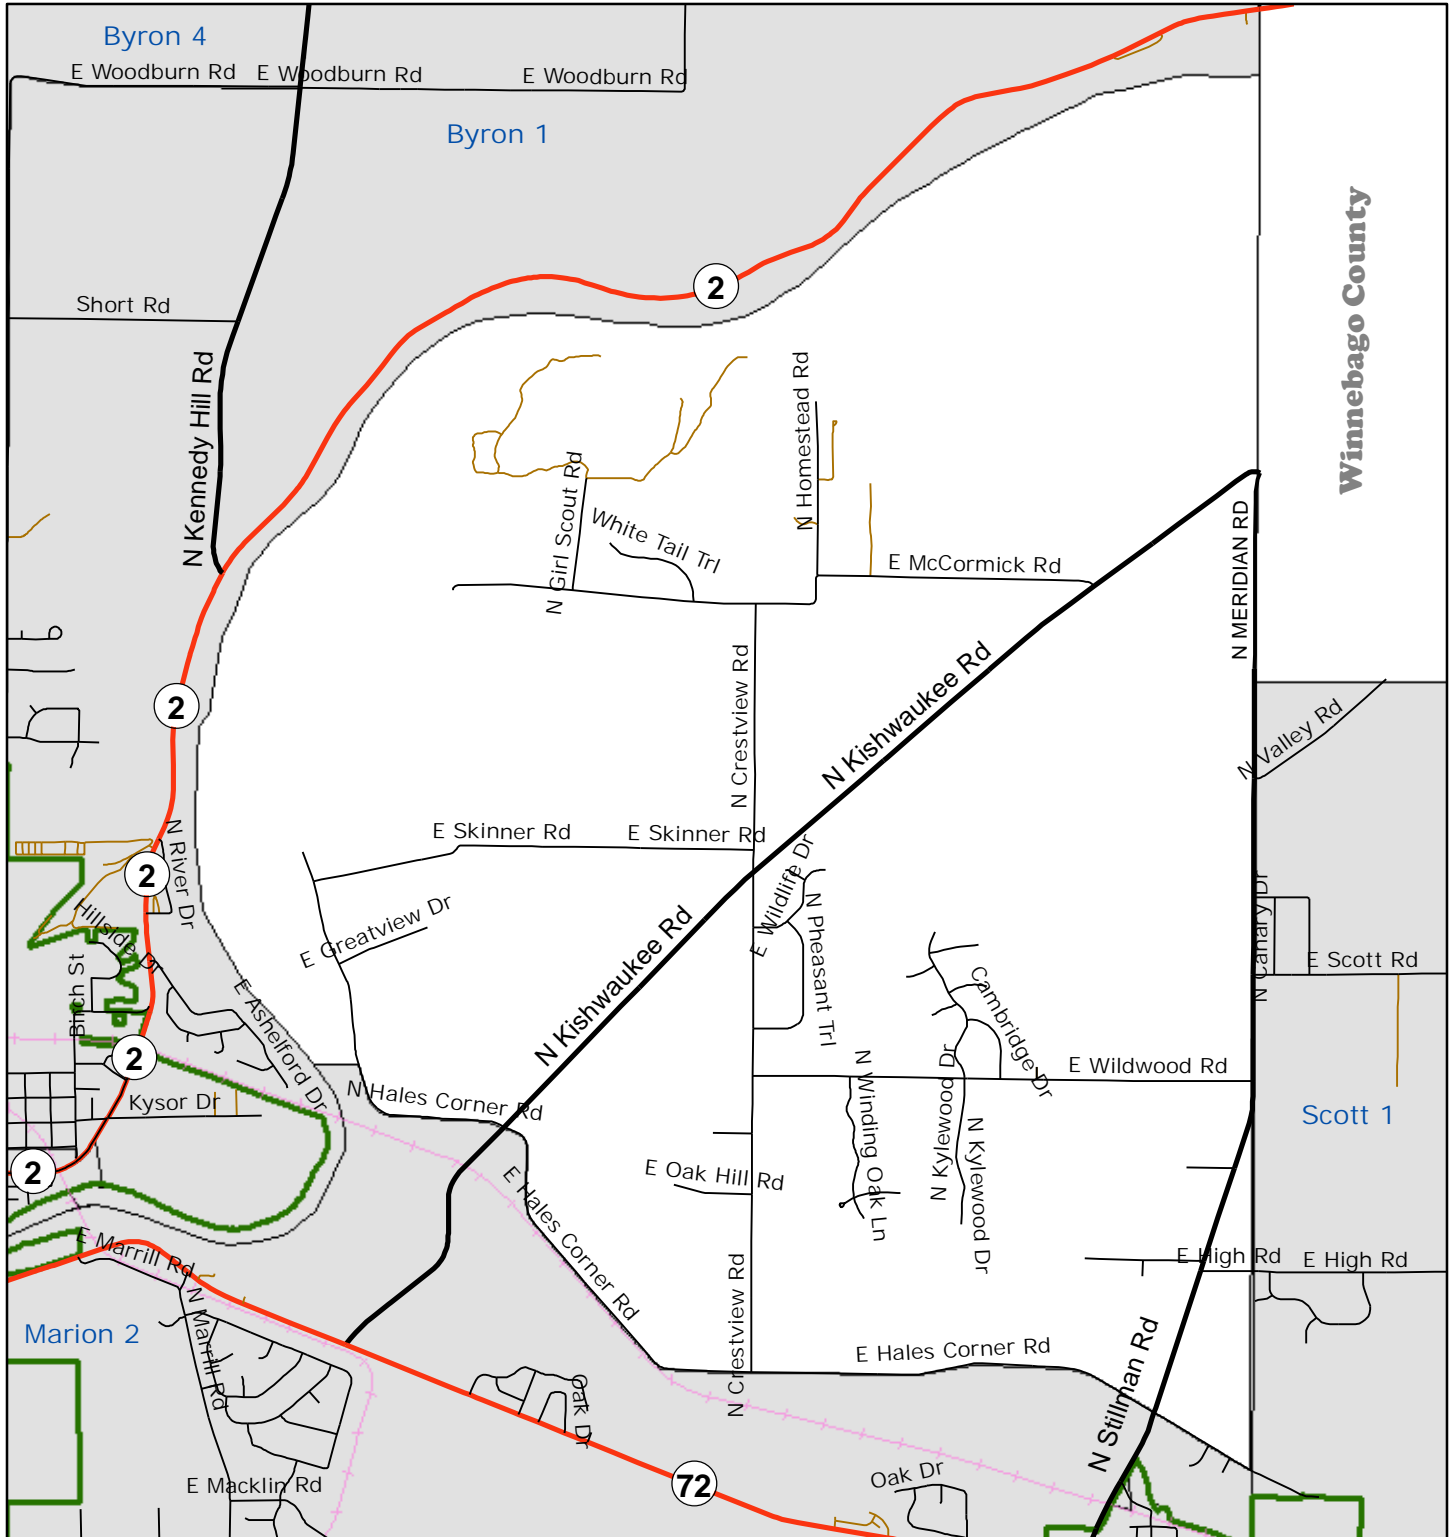

OGLE COUNTY ILLINOIS VOTING PRECINCTS

Marion 1

Date: 3/1/2017