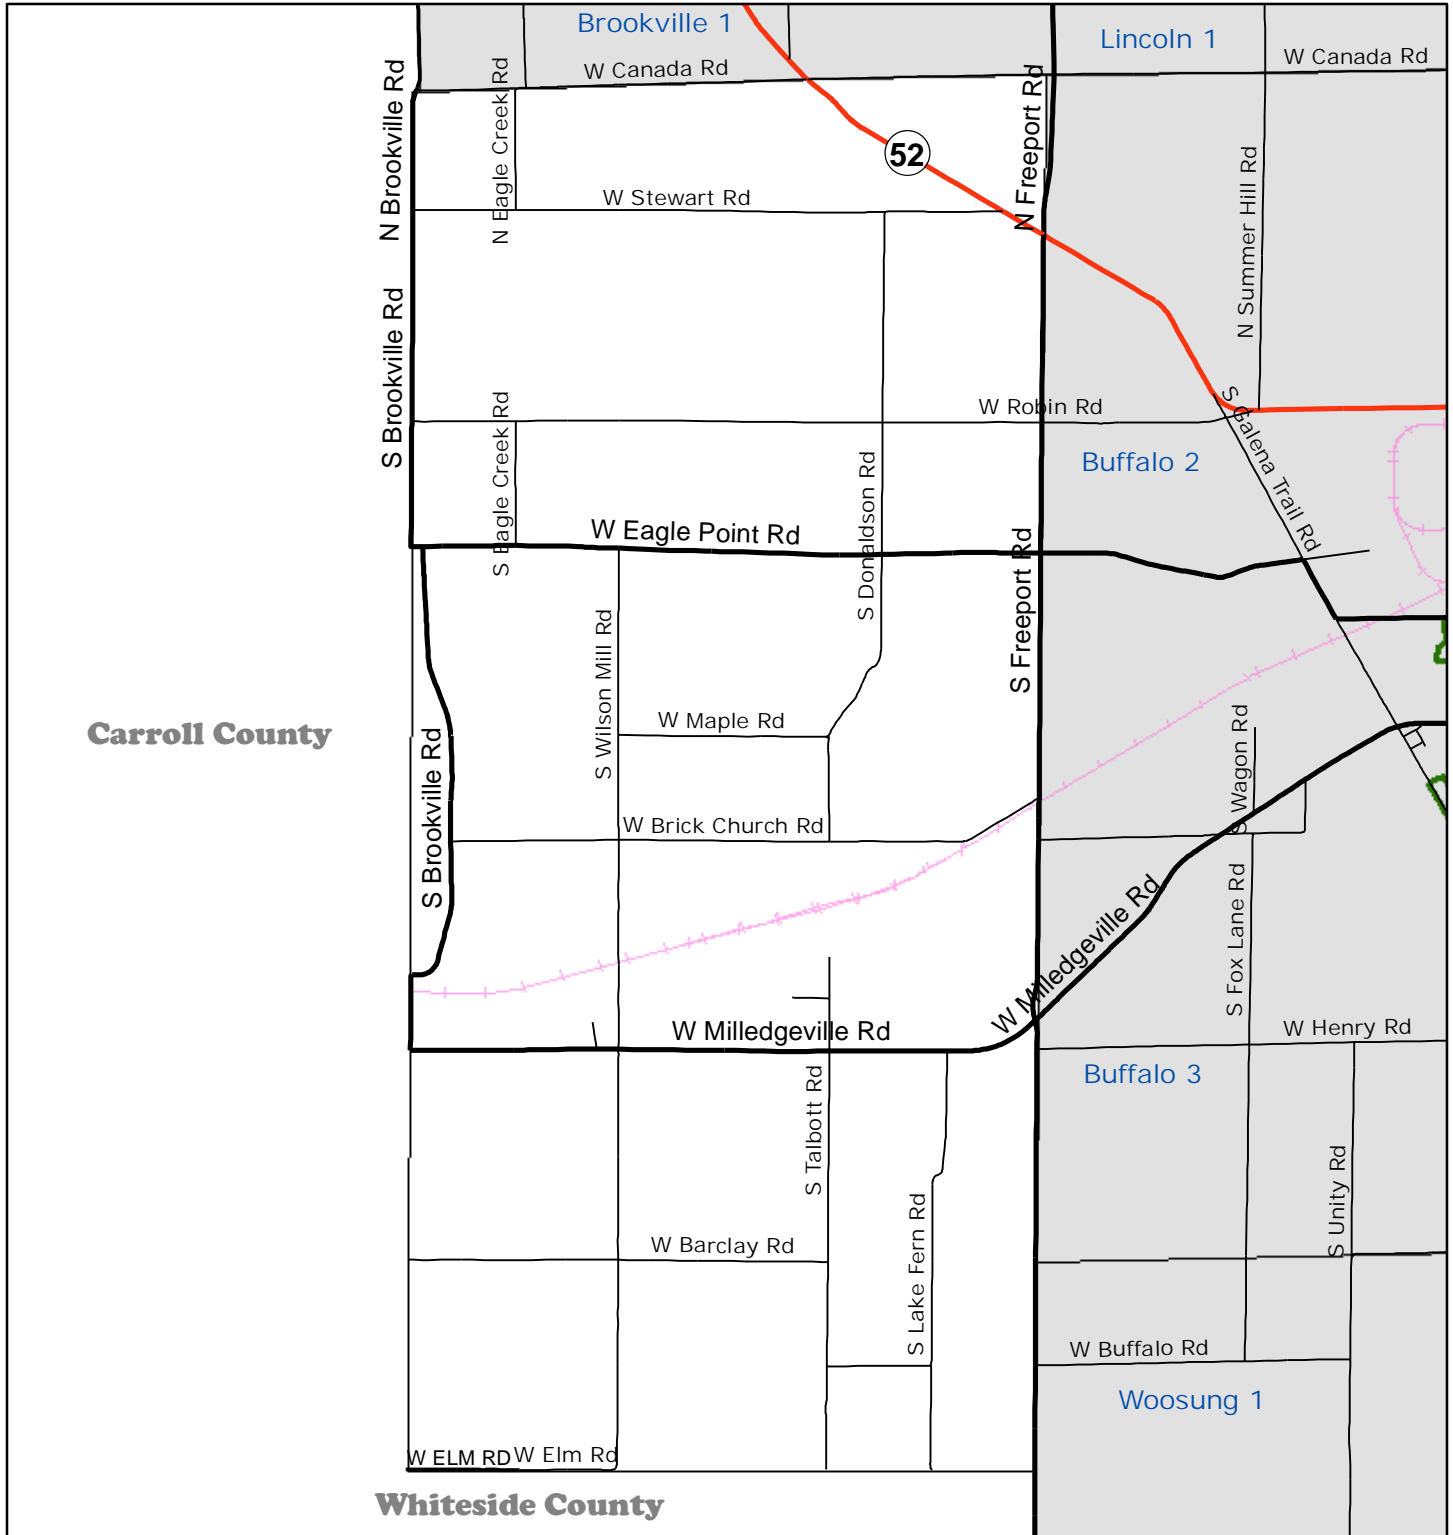

OGLE COUNTY ILLINOIS VOTING PRECINCTS

Eagle Point 1

Date: 3/1/2017