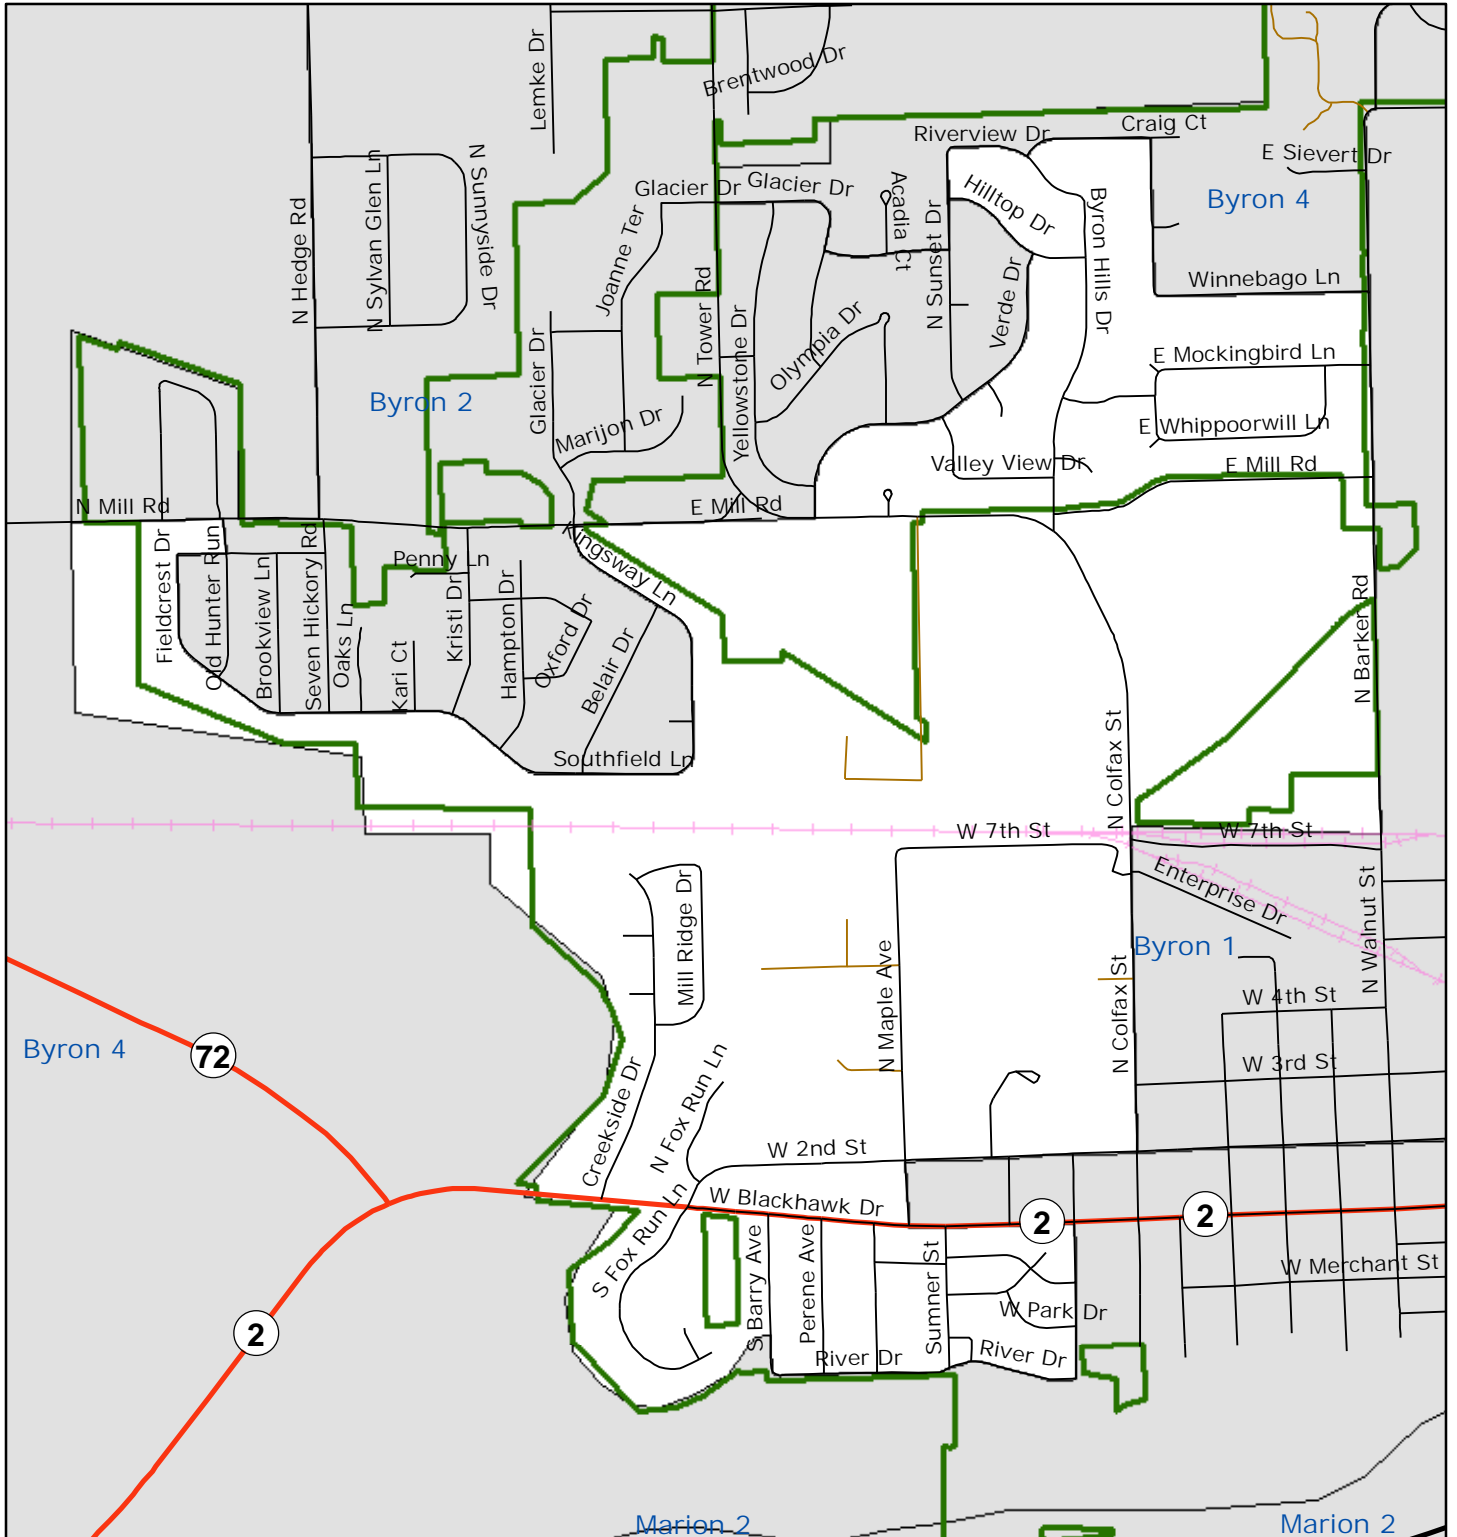

OGLE COUNTY ILLINOIS VOTING PRECINCTS

Byron 3

Date: 3/1/2017