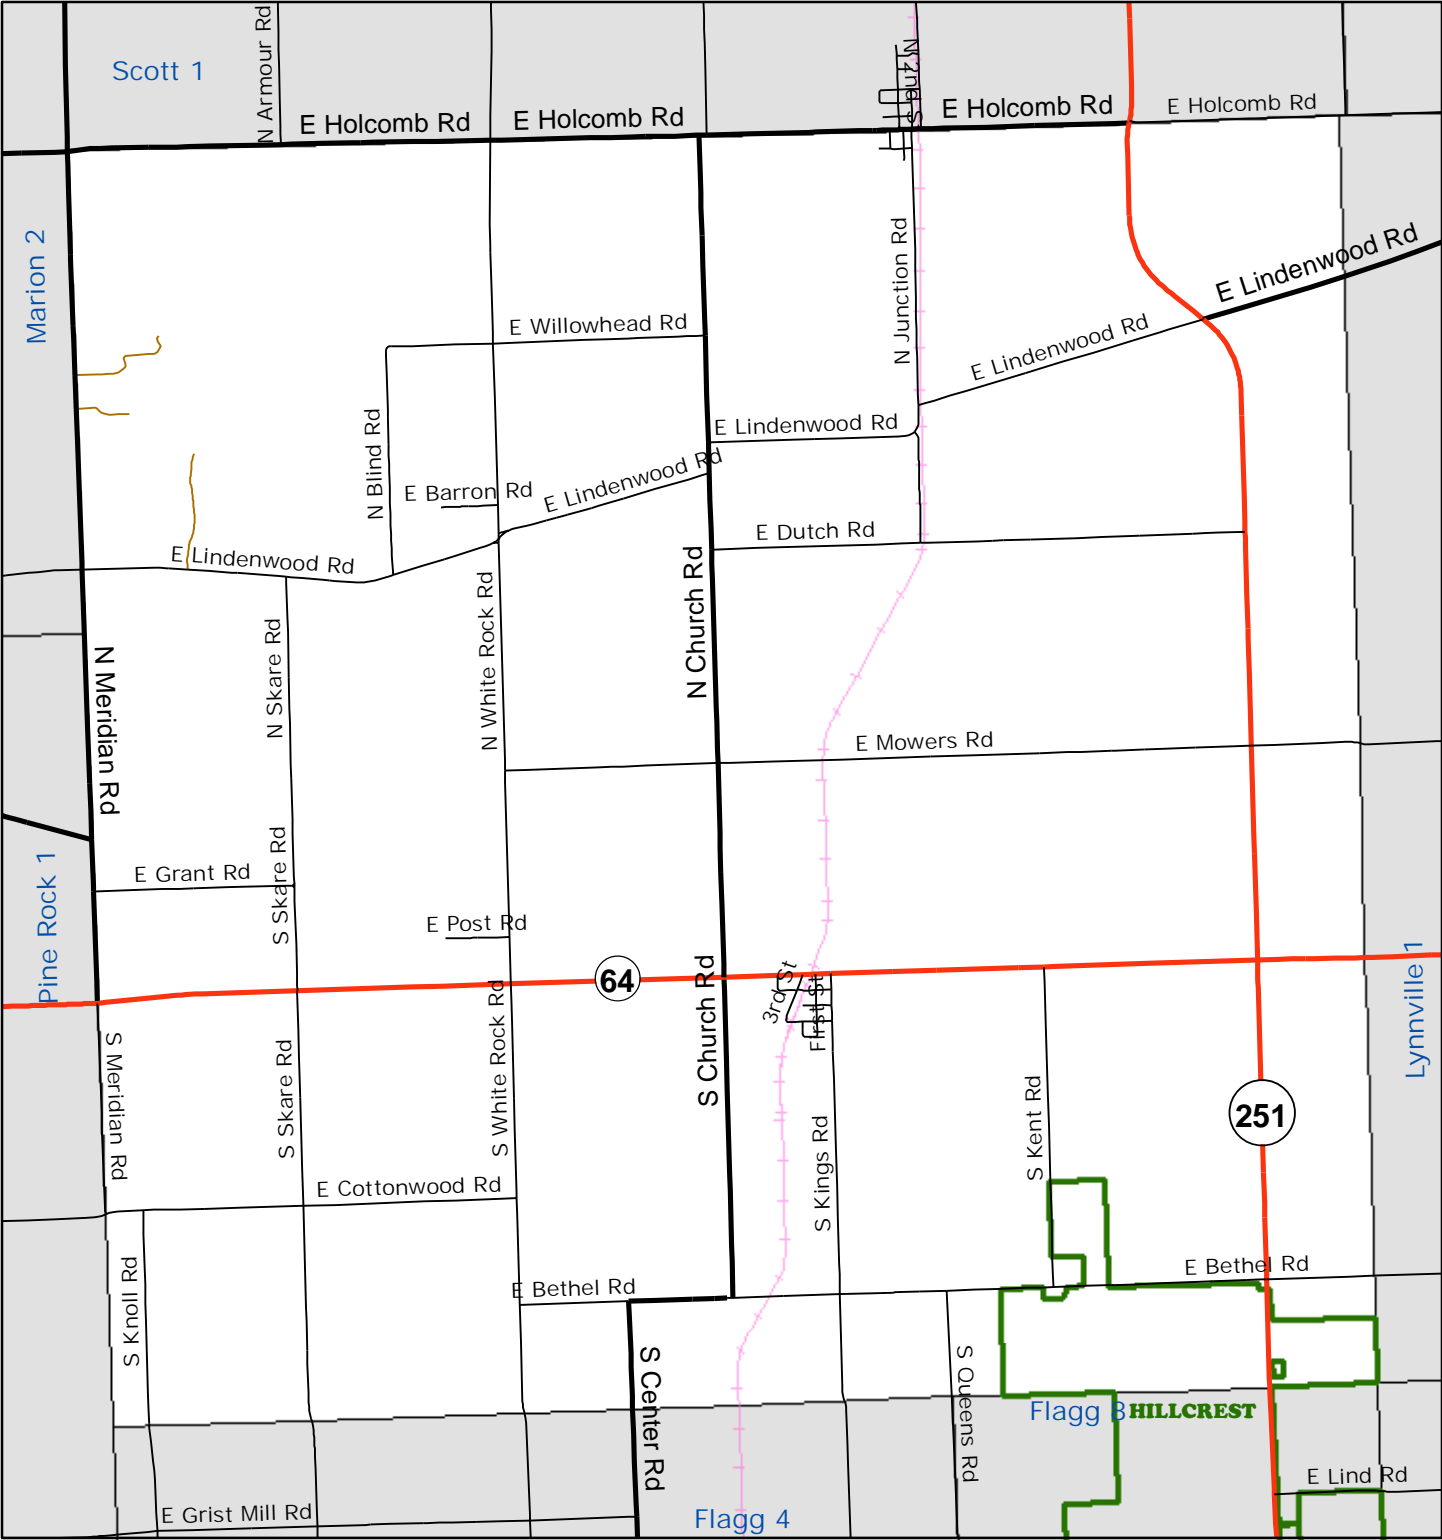

OGLE COUNTY ILLINOIS VOTING PRECINCTS

White Rock 1

Date: 3/1/2017