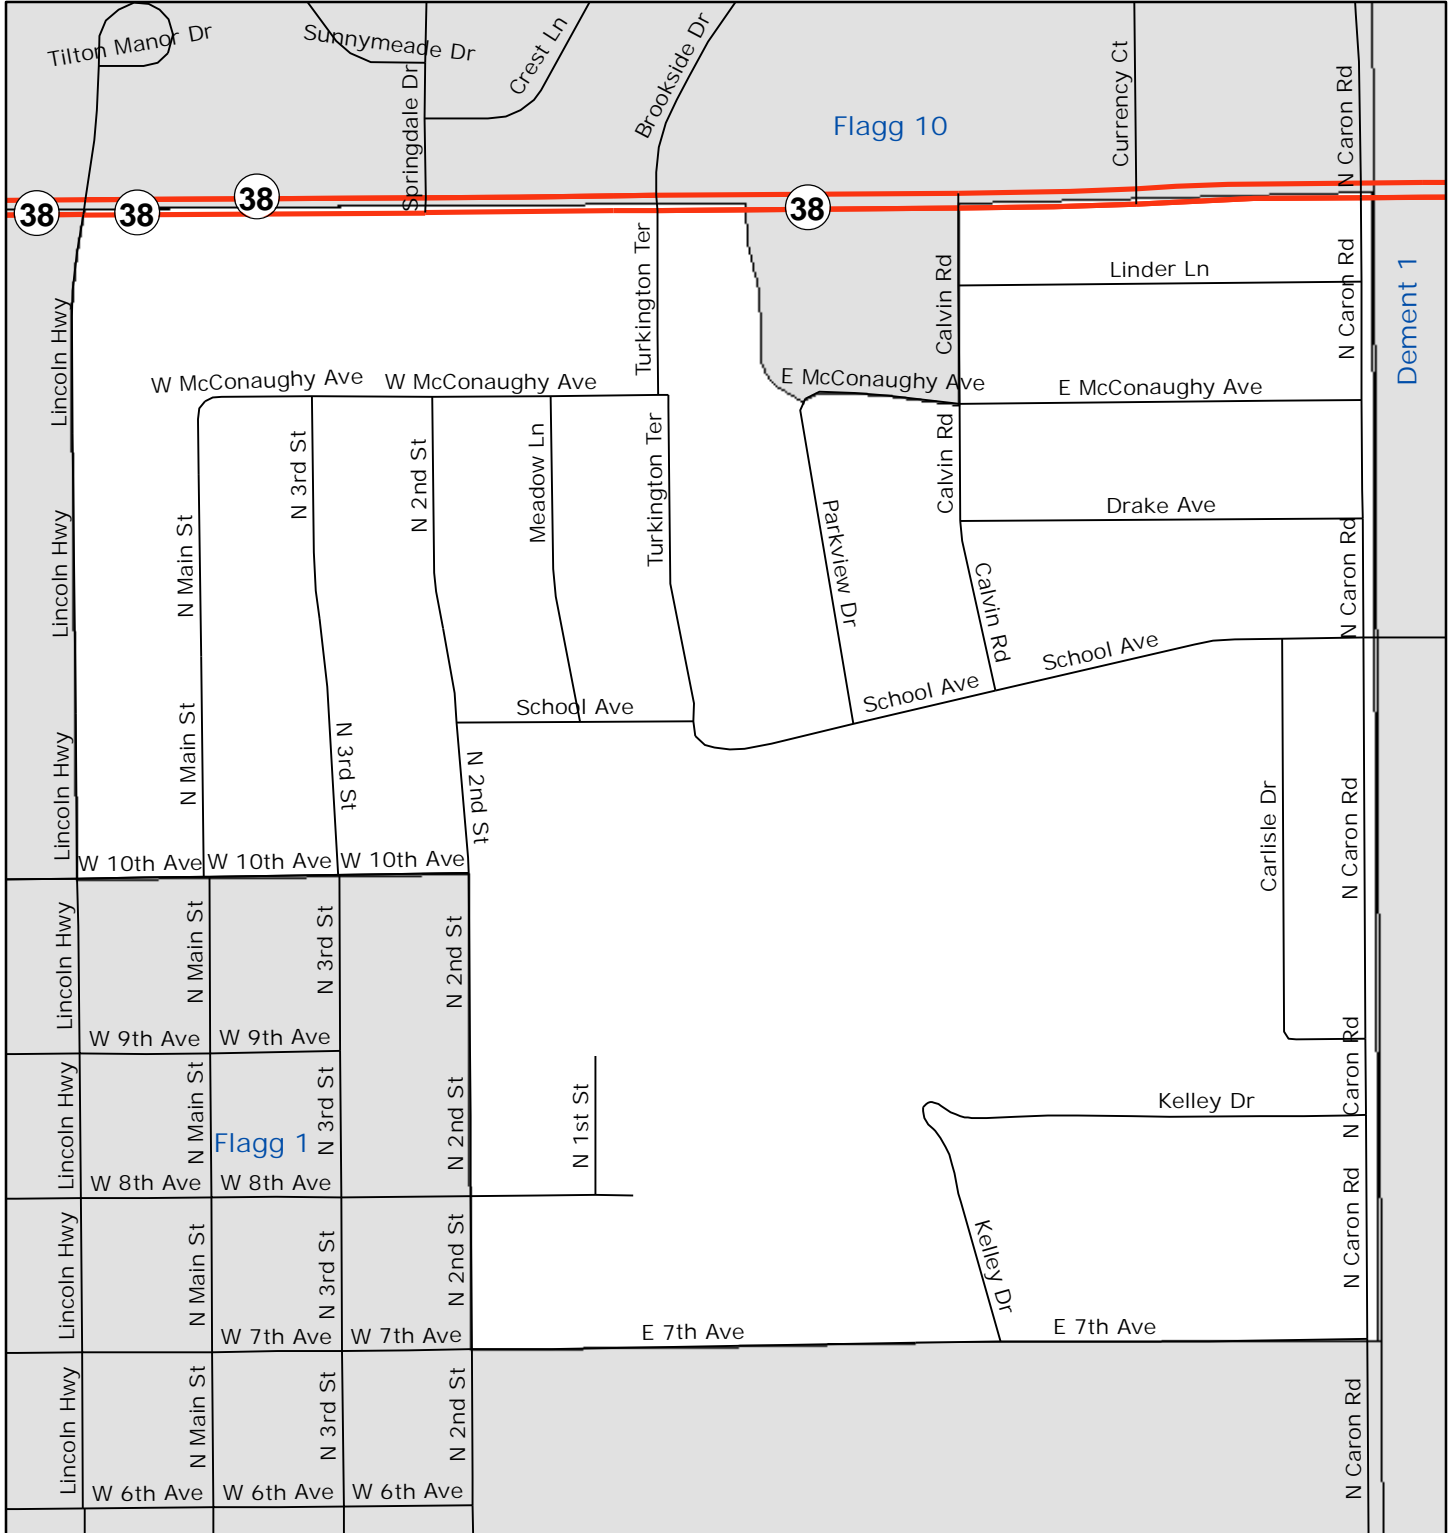

OGLE COUNTY ILLINOIS VOTING PRECINCTS

Flagg 6

Date: 3/1/2017