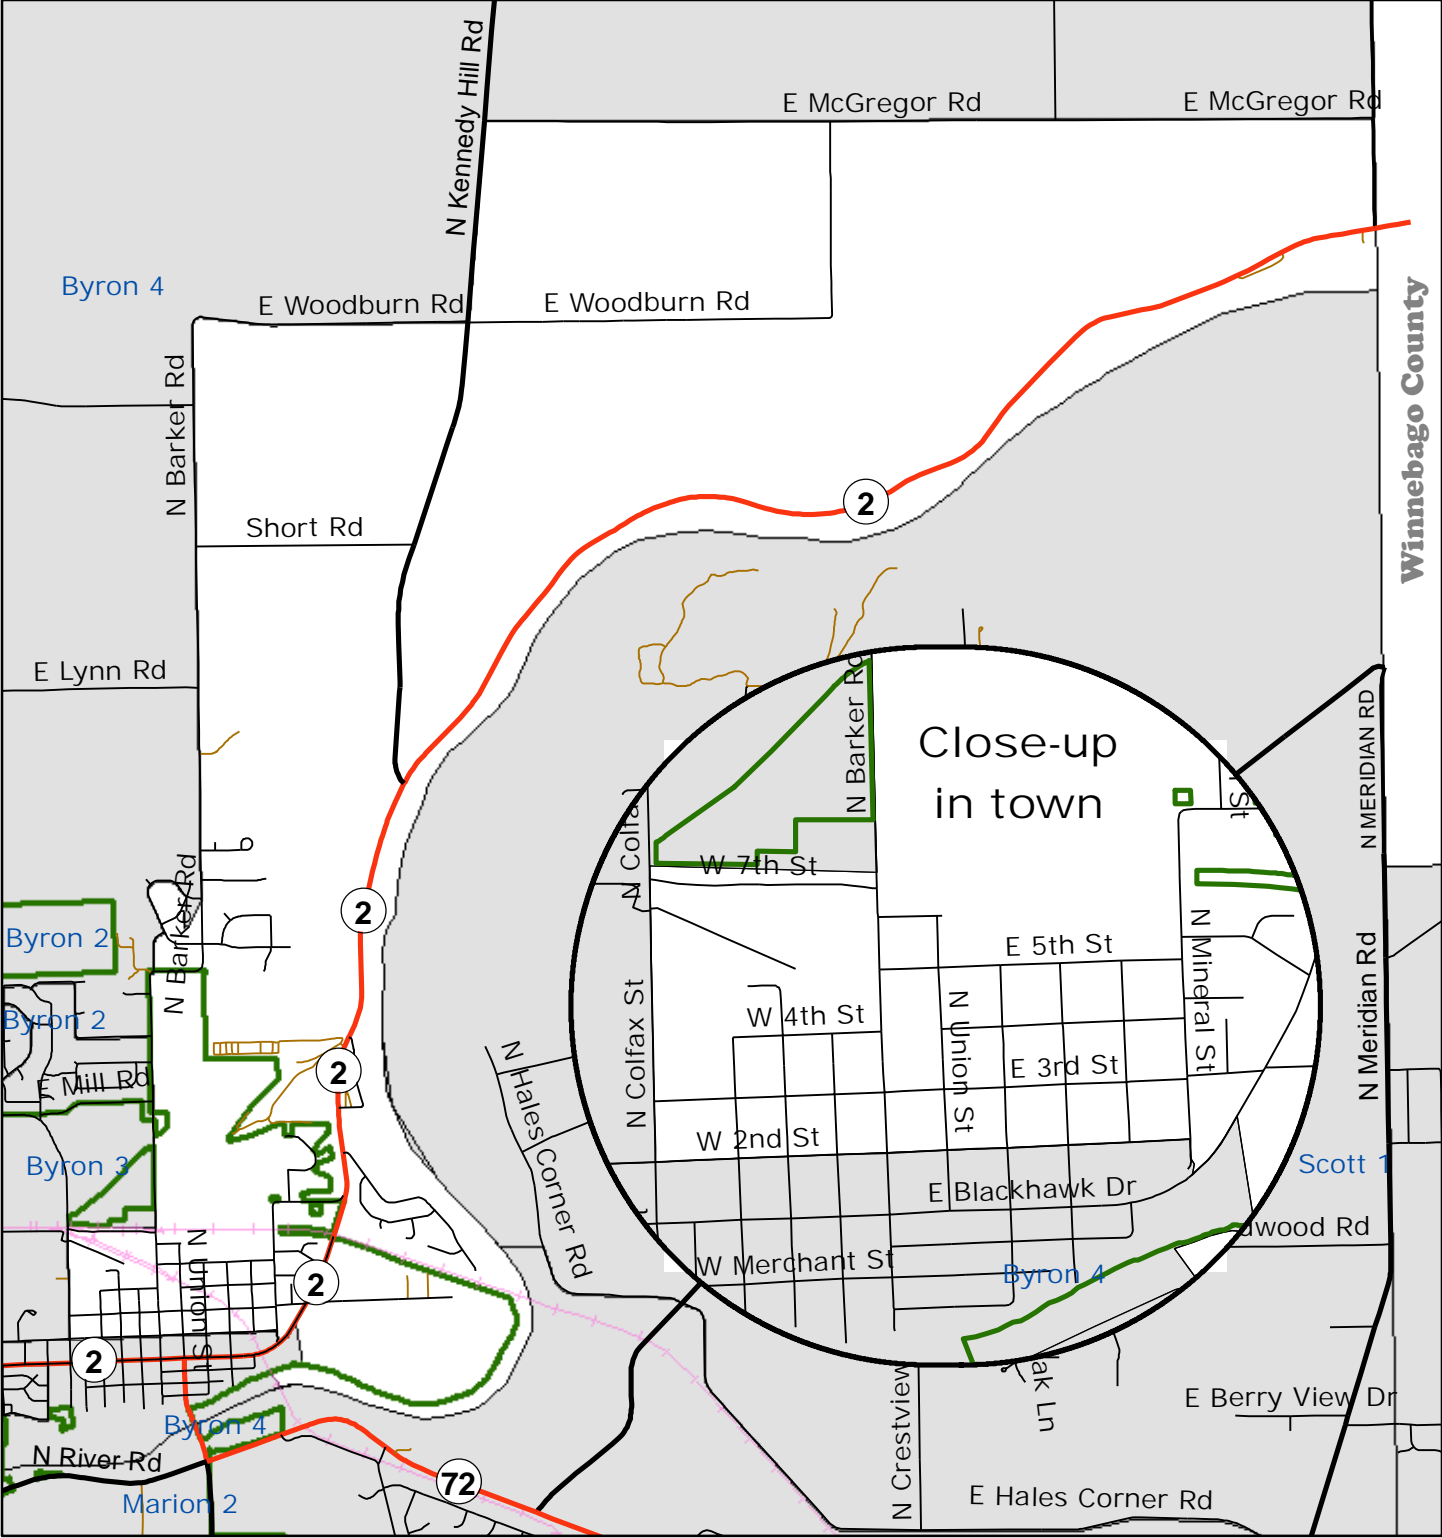

OGLE COUNTY ILLINOIS VOTING PRECINCTS

Brookville 1

Date: 3/1/2017

OGLE COUNTY ILLINOIS VOTING PRECINCTS

Buffalo 1

Green Ave is the boundary within the City of Polo with the exception above.

OGLE COUNTY ILLINOIS VOTING PRECINCTS

Buffalo 2

W Locust St	N Green Ave
W Mason St	N Green Ave
	Buffalo 3

Mason St and Green Ave are the boundaries within the City of Polo with the exception above.

Date: 3/1/2017

OGLE COUNTY ILLINOIS VOTING PRECINCTS

Buffalo 3

Mason St and Green Ave are the boundaries within the City of Polo with the exception above.

Date: 3/1/2017

OGLE COUNTY ILLINOIS VOTING PRECINCTS

Byron 1

OGLE COUNTY ILLINOIS VOTING PRECINCTS

Byron 2