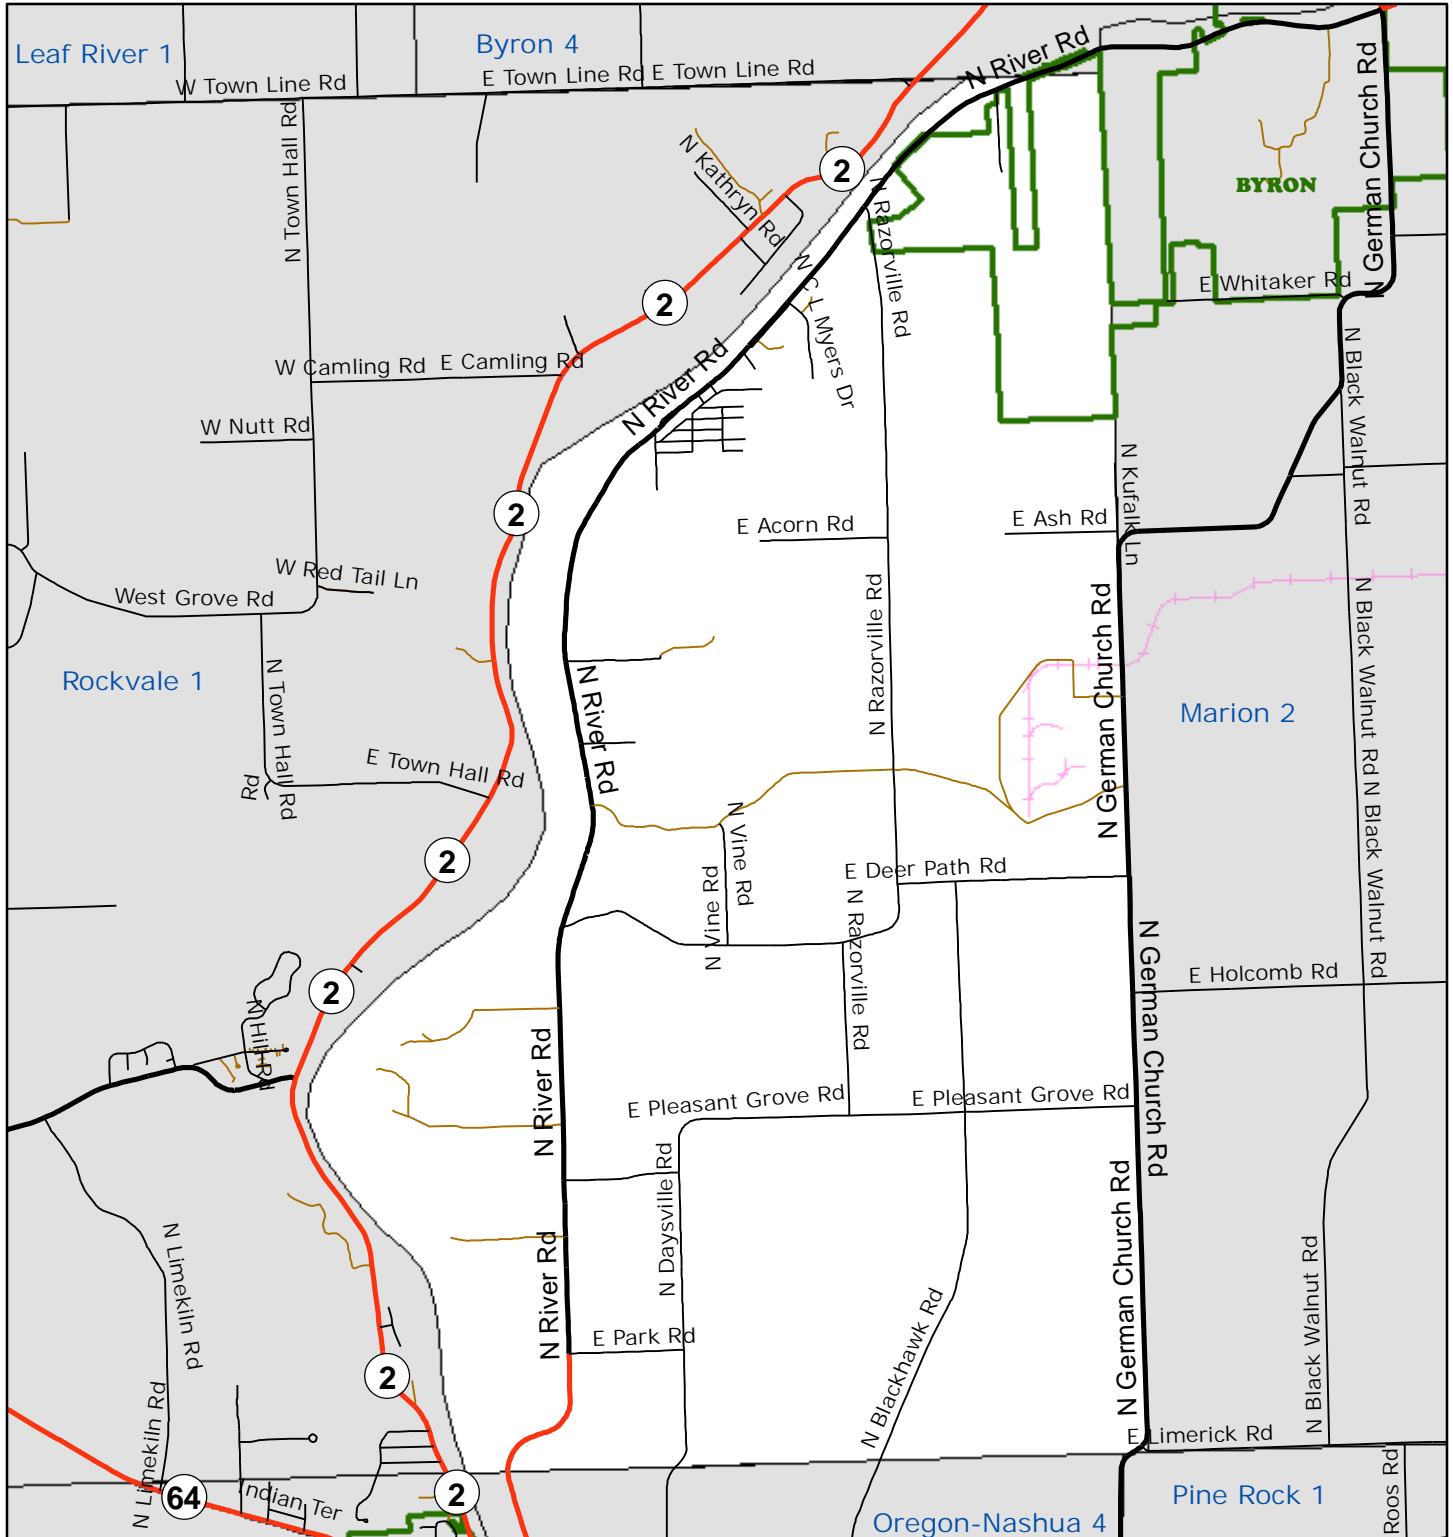

OGLE COUNTY ILLINOIS VOTING PRECINCTS

Rockvale 2

Date: 3/1/2017