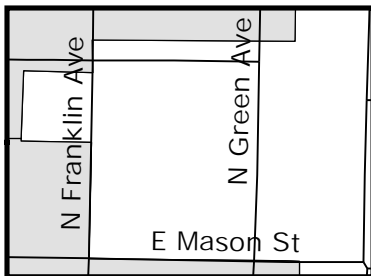

OGLE COUNTY ILLINOIS VOTING PRECINCTS

Brookville 1

Date: 3/1/2017

OGLE COUNTY ILLINOIS VOTING PRECINCTS

Buffalo 1

Green Ave is the boundary within the City of Polo with the exception above.

OGLE COUNTY ILLINOIS VOTING PRECINCTS

Buffalo 2

W Locust St	N Green Ave
W Mason St	N Green Ave
	Buffalo 3

Mason St and Green Ave are the boundaries within the City of Polo with the exception above.

Date: 3/1/2017

OGLE COUNTY ILLINOIS VOTING PRECINCTS

Buffalo 3

Mason St and Green Ave are the boundaries within the City of Polo with the exception above.

Date: 3/1/2017

OGLE COUNTY ILLINOIS VOTING PRECINCTS

Byron 1

OGLE COUNTY ILLINOIS VOTING PRECINCTS

Byron 2