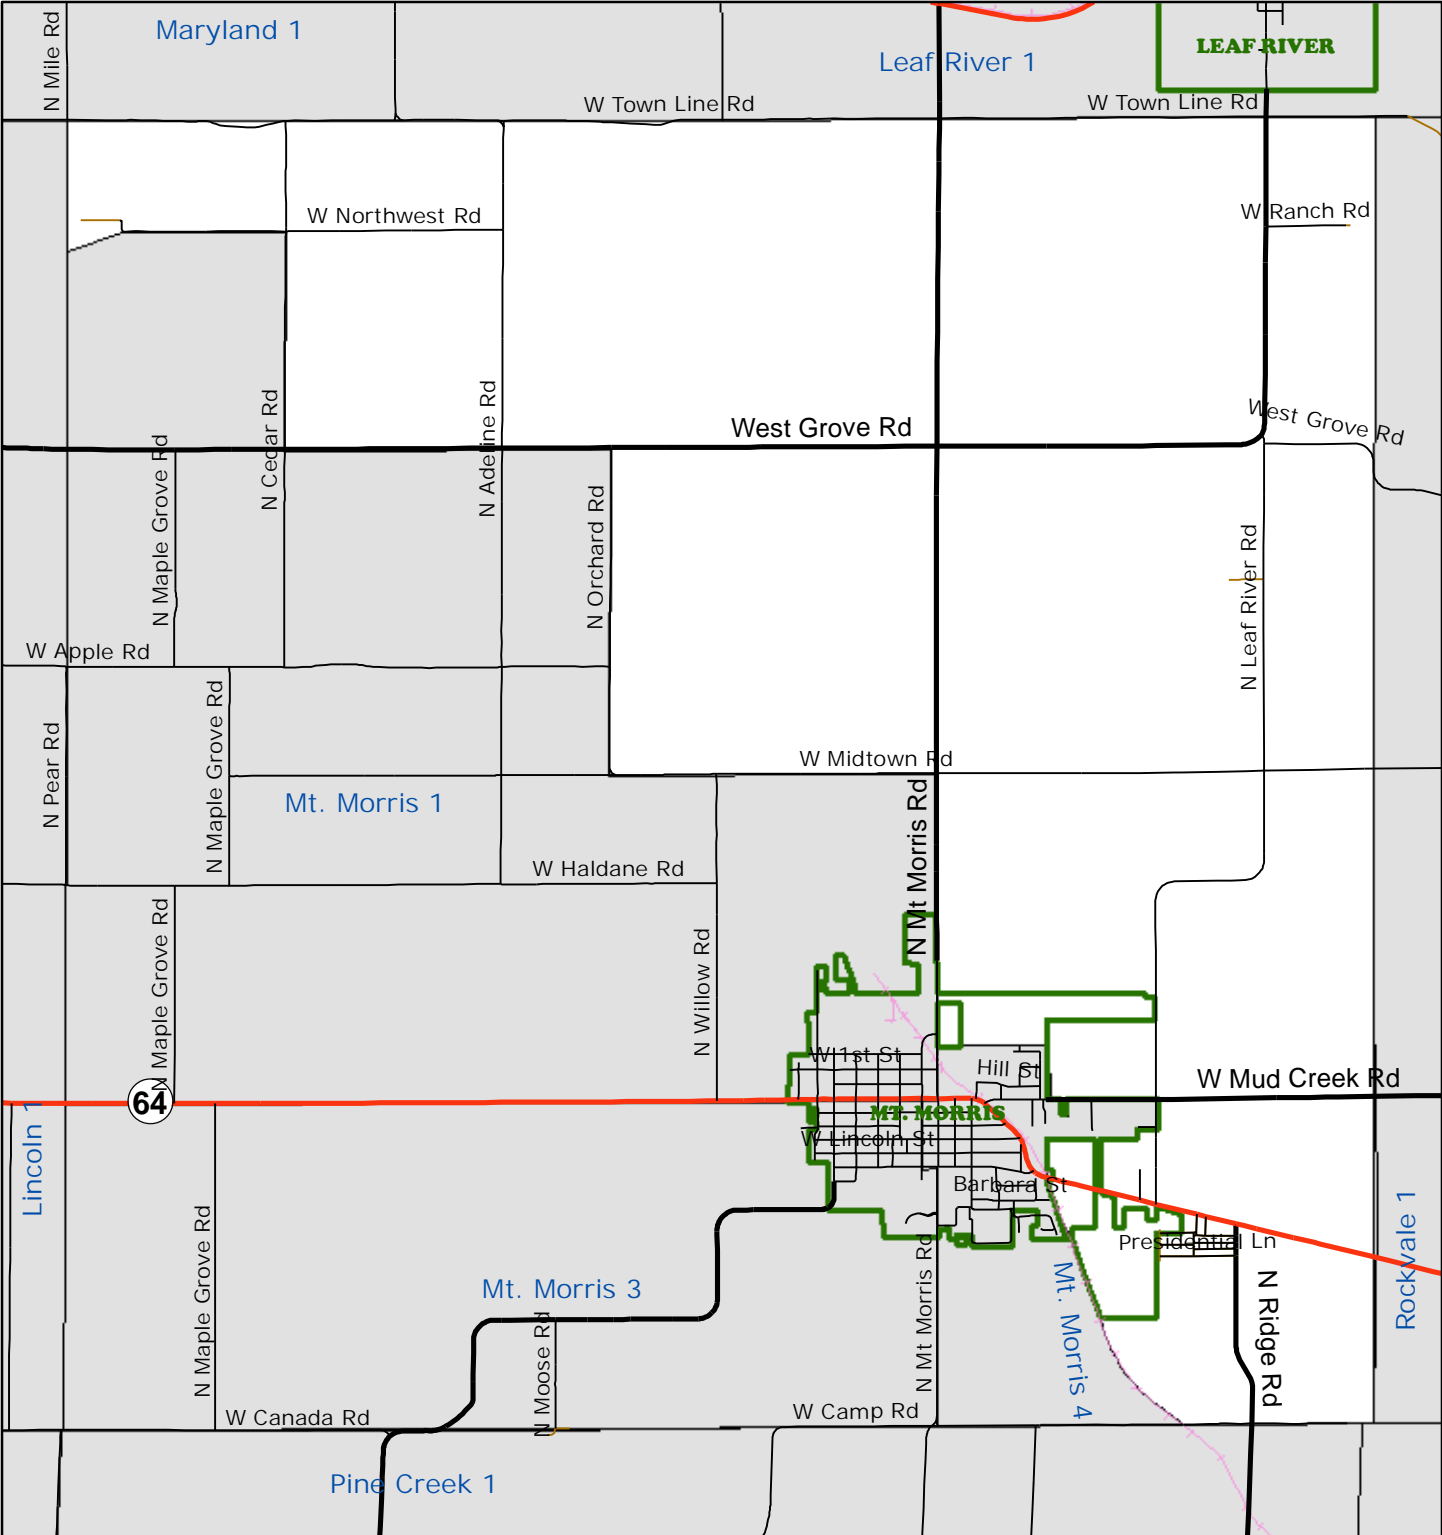

OGLE COUNTY ILLINOIS VOTING PRECINCTS

Mt. Morris 2