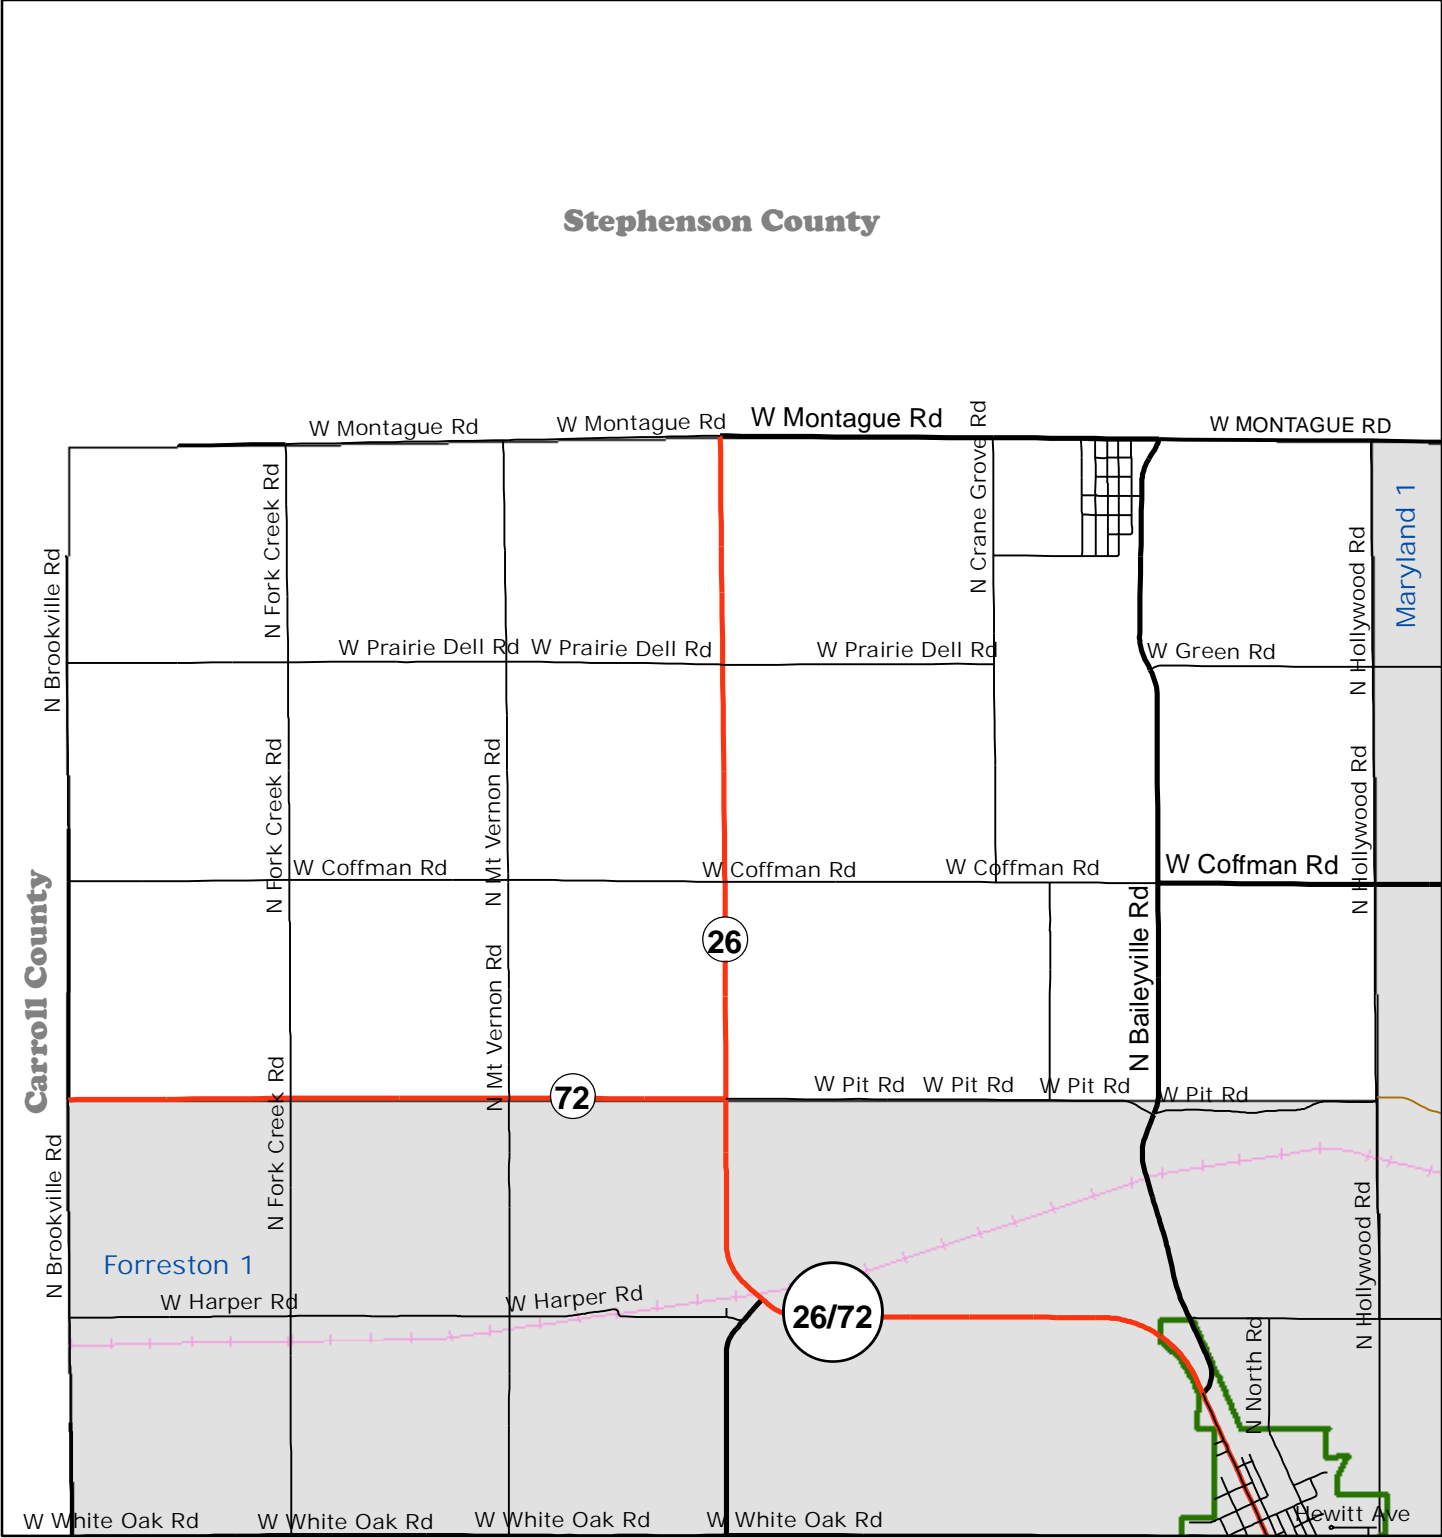

Flagg 11

Lee County

OGLE COUNTY ILLINOIS VOTING PRECINCTS

Forreston 1

OGLE COUNTY ILLINOIS VOTING PRECINCTS

Forreston 2

OGLE COUNTY ILLINOIS VOTING PRECINCTS

Forreston 3