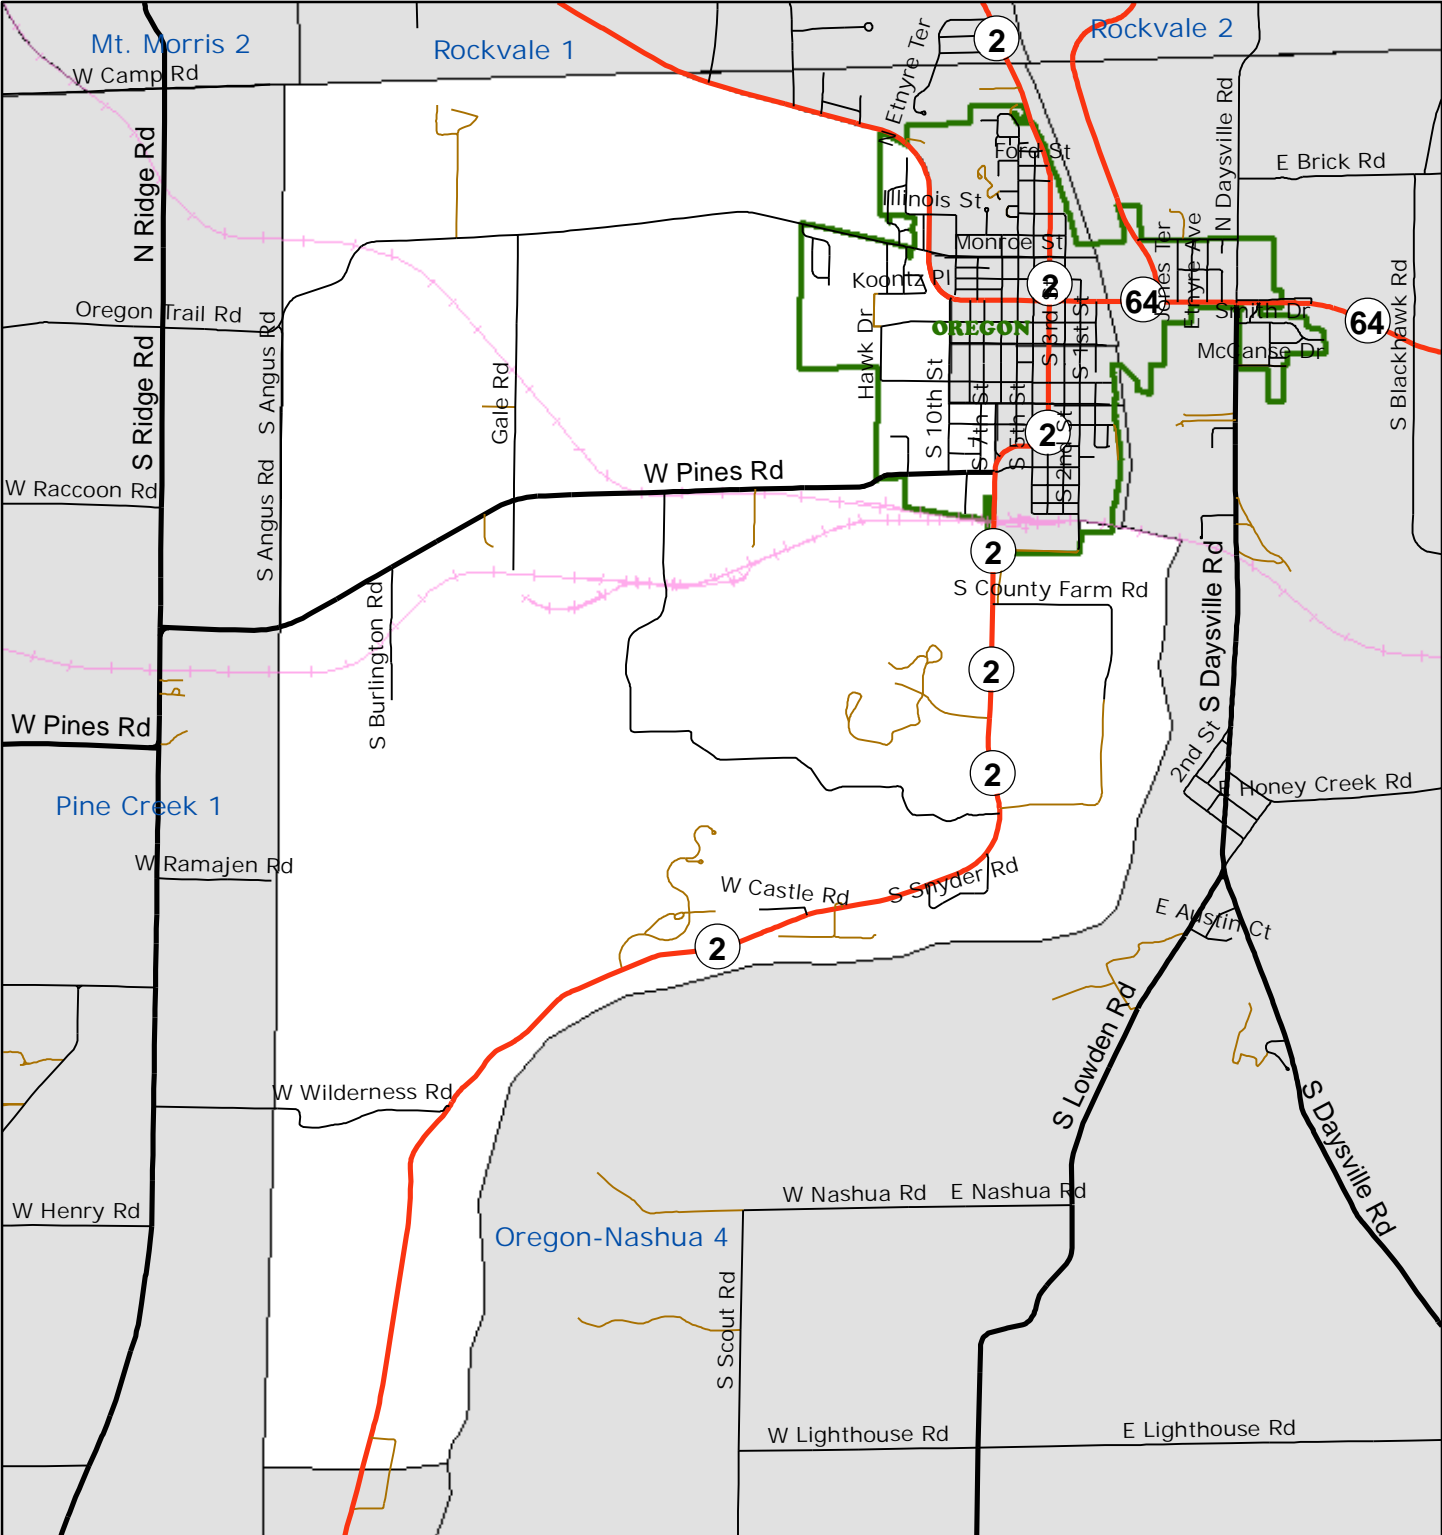

OGLE COUNTY ILLINOIS VOTING PRECINCTS

Oregon-Nashua 6

Date: 3/1/2017