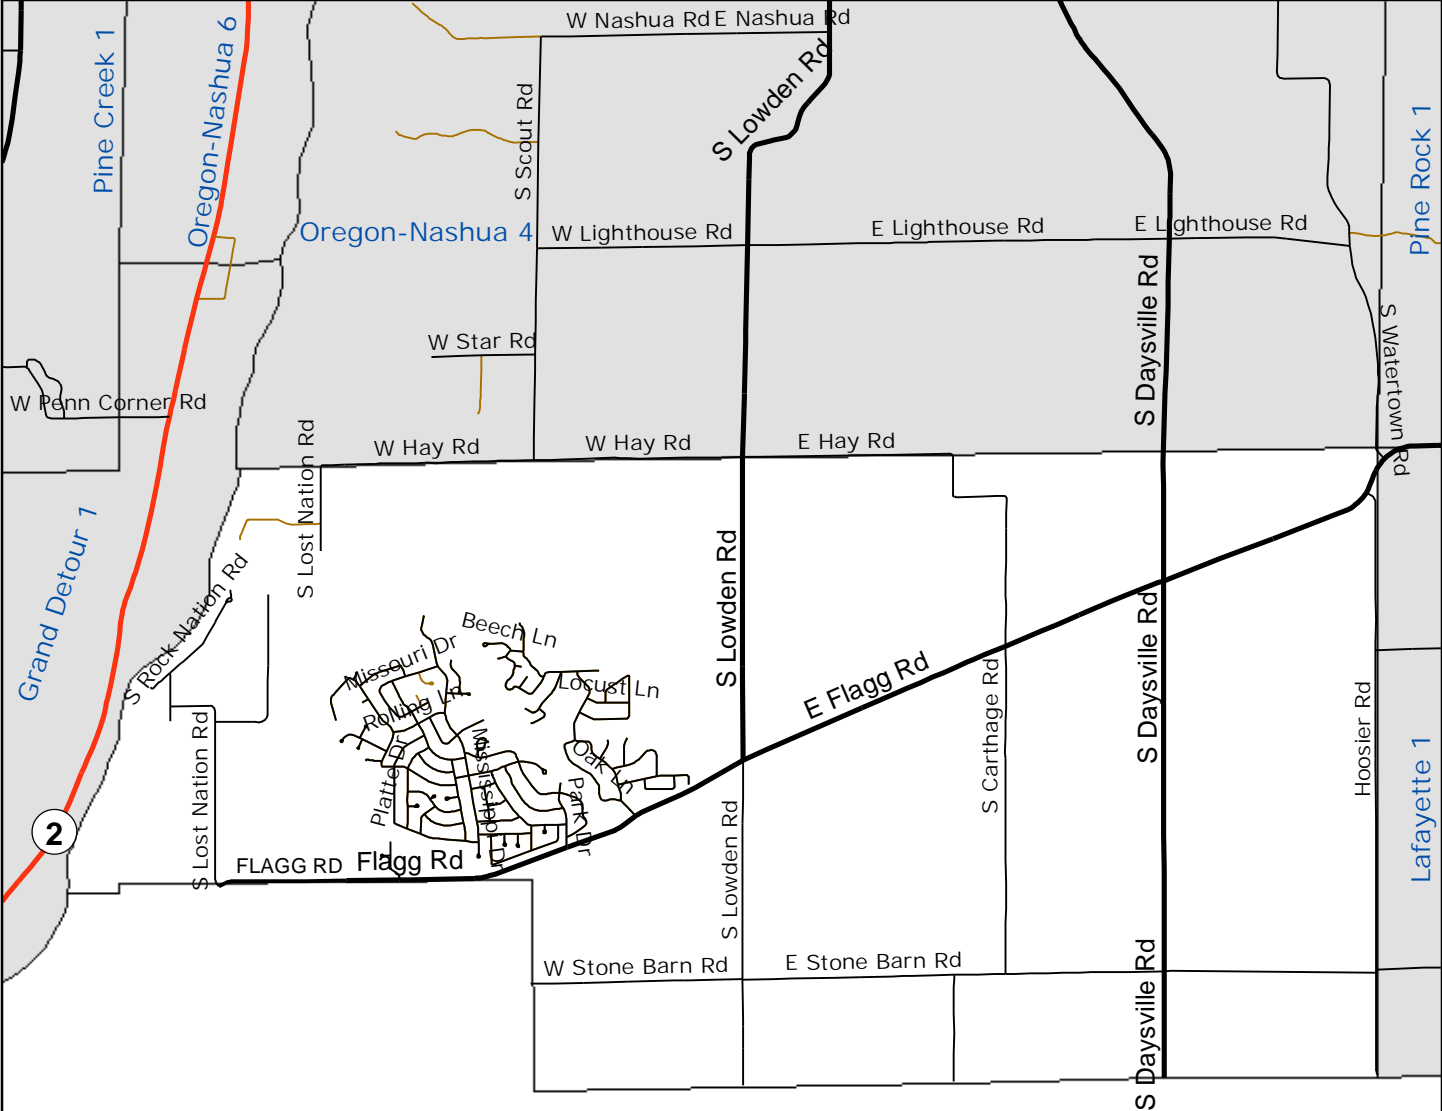

OGLE COUNTY ILLINOIS VOTING PRECINCTS

Taylor 1

Lee County