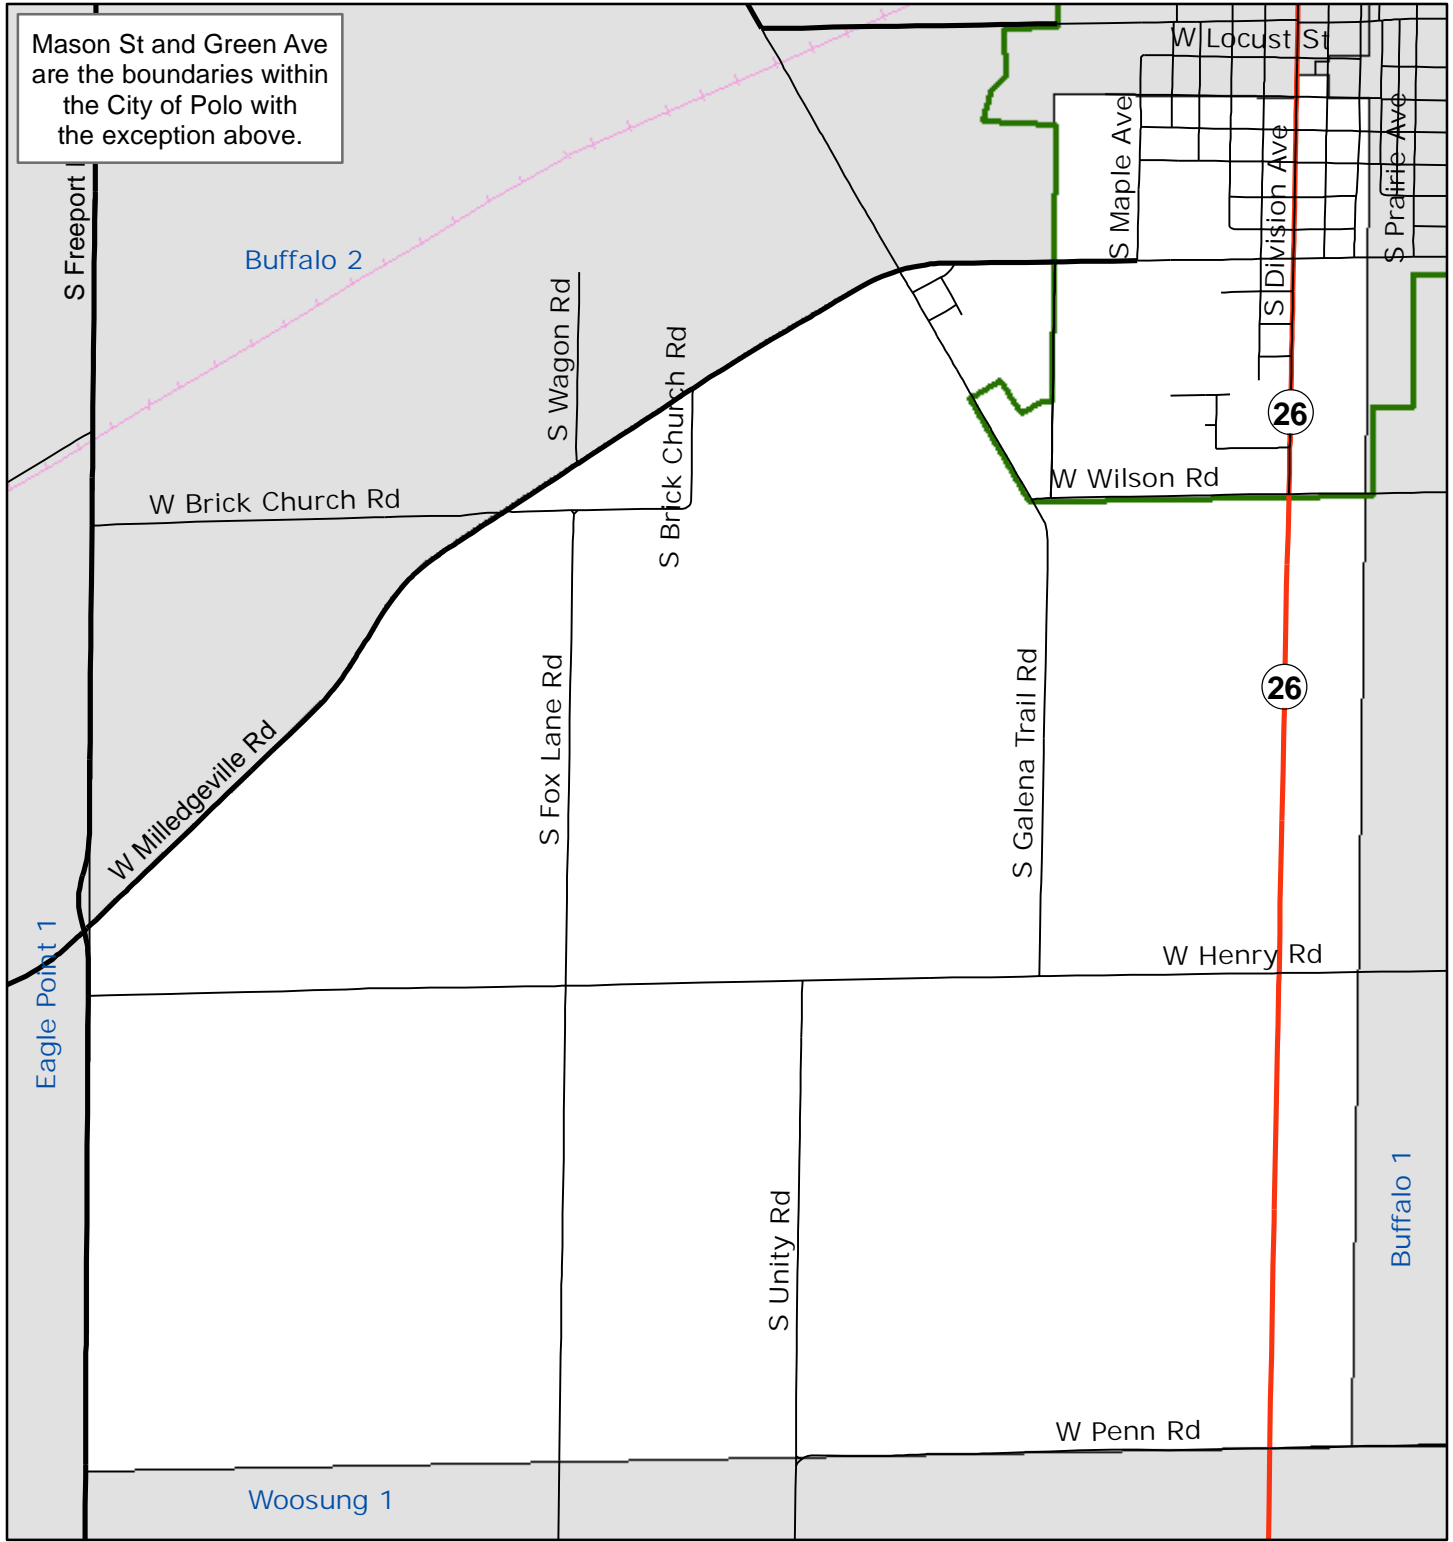

OGLE COUNTY ILLINOIS VOTING PRECINCTS

Brookville 1

Date: 3/1/2017

OGLE COUNTY ILLINOIS VOTING PRECINCTS

Buffalo 1

Green Ave is the boundary within the City of Polo with the exception above.

OGLE COUNTY ILLINOIS VOTING PRECINCTS

Buffalo 2

W Locust St	N Green Ave
W Mason St	N Green Ave
	Buffalo 3

Mason St and Green Ave are the boundaries within the City of Polo with the exception above.

Date: 3/1/2017

OGLE COUNTY ILLINOIS VOTING PRECINCTS

Buffalo 3

Mason St and Green Ave are the boundaries within the City of Polo with the exception above.

Date: 3/1/2017

OGLE COUNTY ILLINOIS VOTING PRECINCTS

Byron 1

OGLE COUNTY ILLINOIS VOTING PRECINCTS

Byron 2