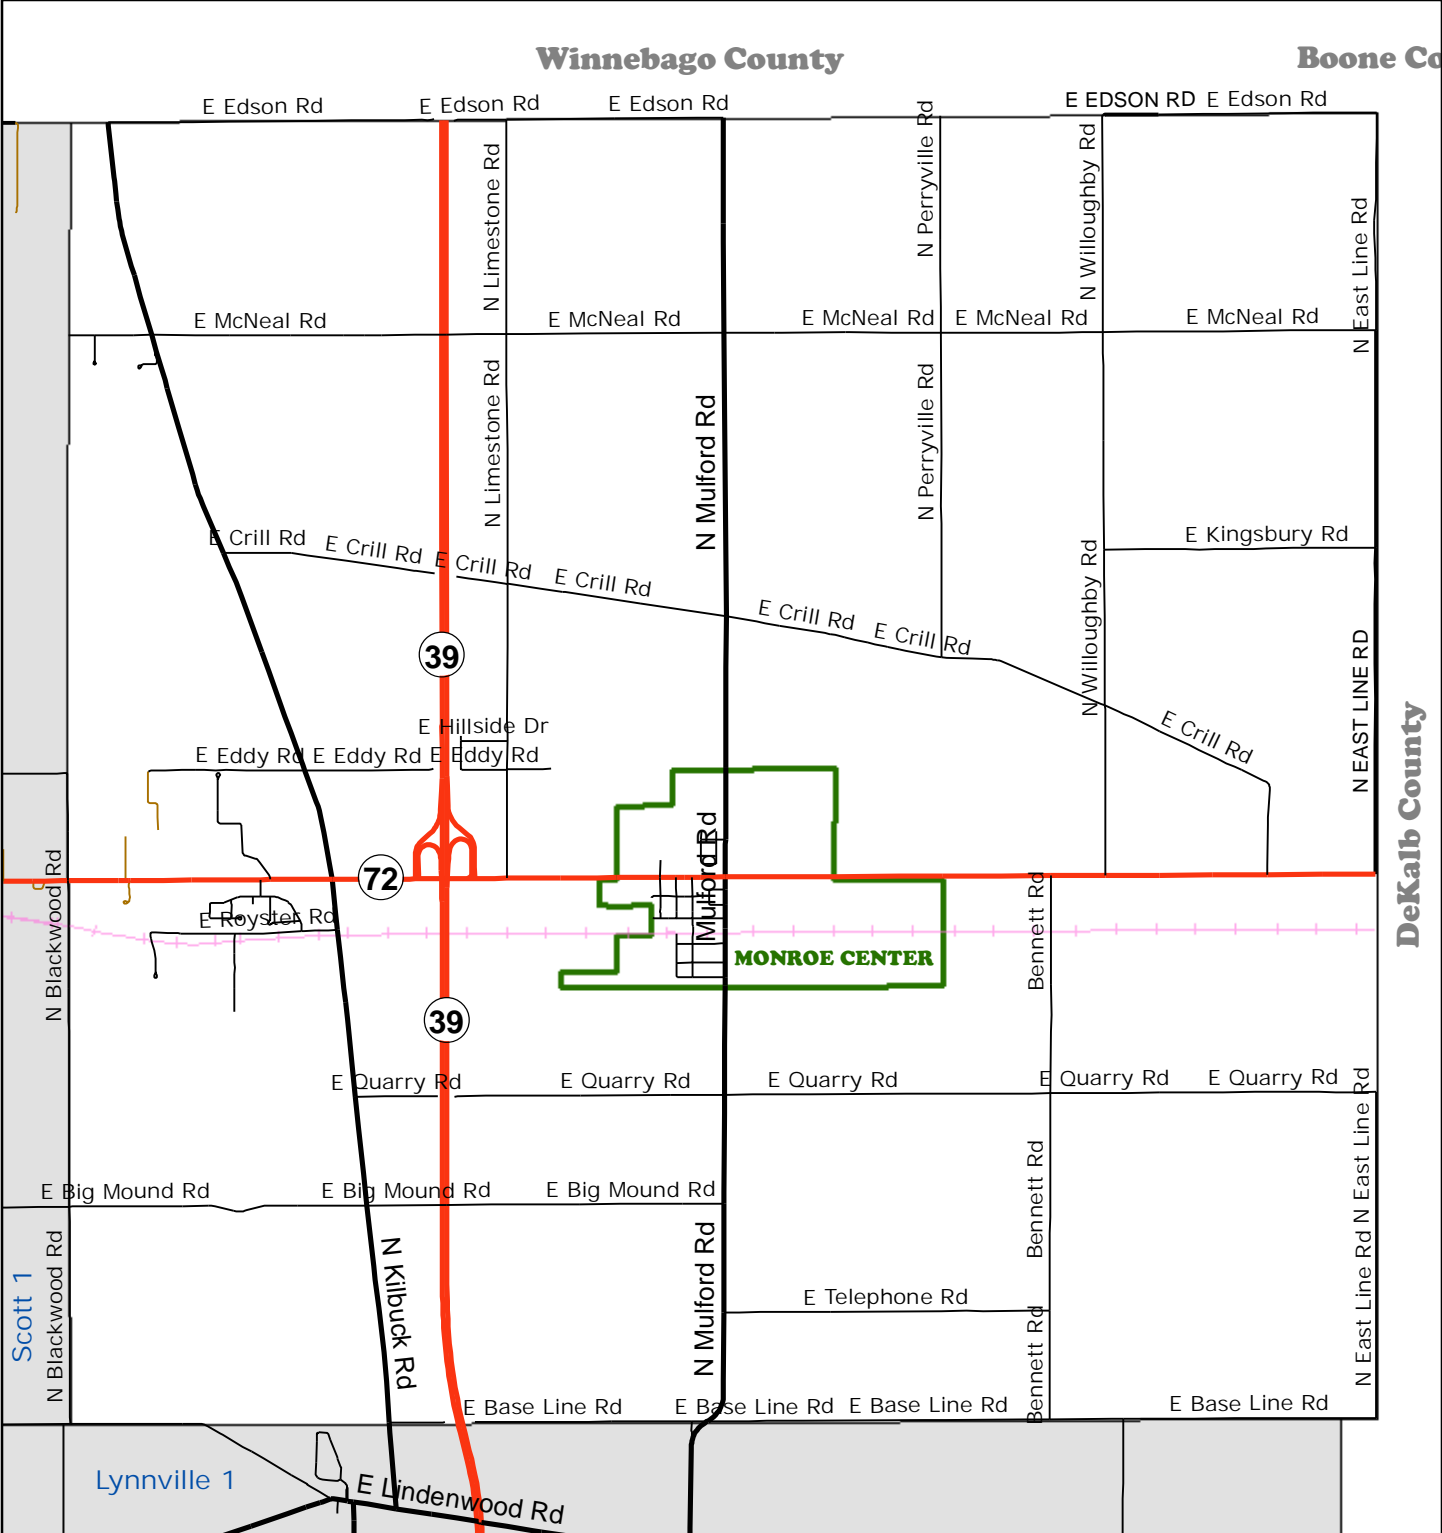

OGLE COUNTY ILLINOIS VOTING PRECINCTS

Monroe 1

Date: 3/1/2017