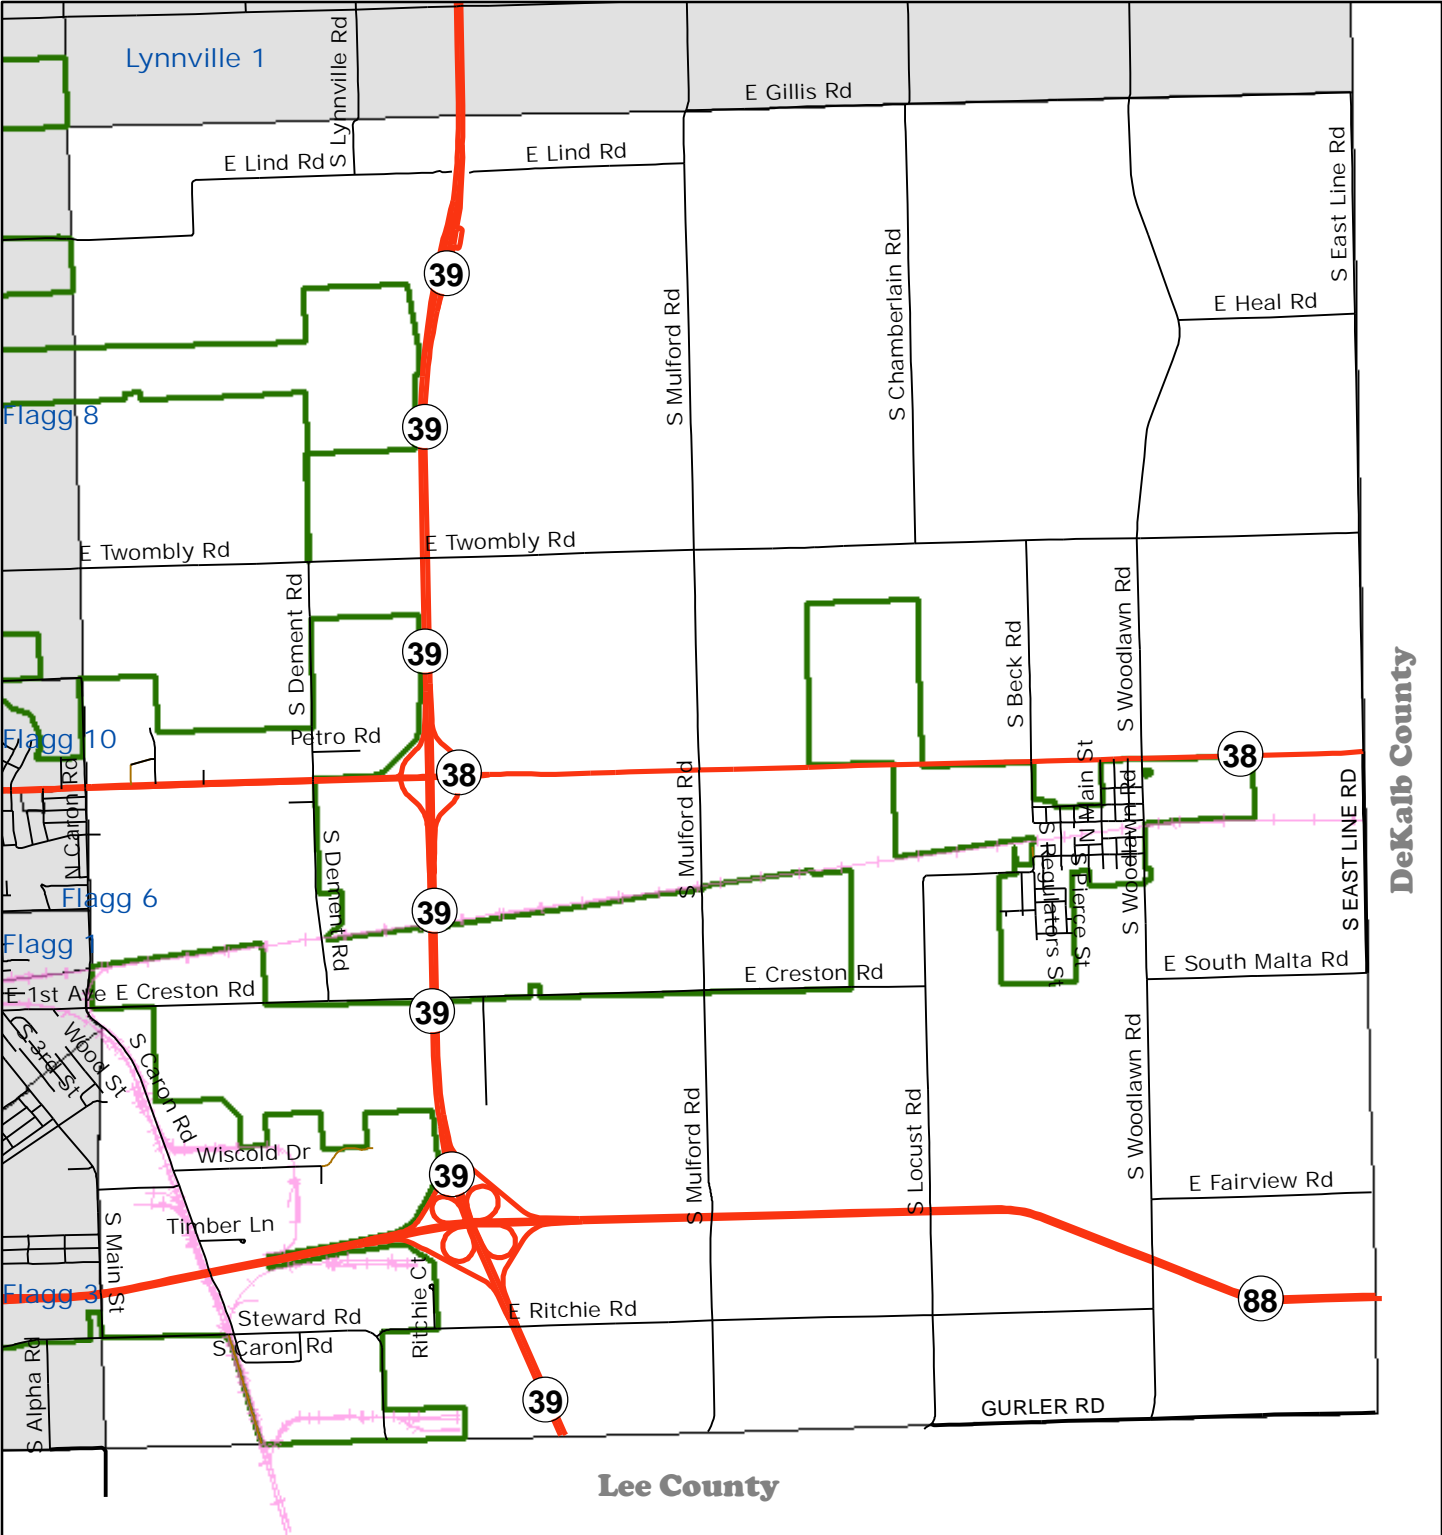

OGLE COUNTY ILLINOIS VOTING PRECINCTS

Dement 1

Date: 3/1/2017