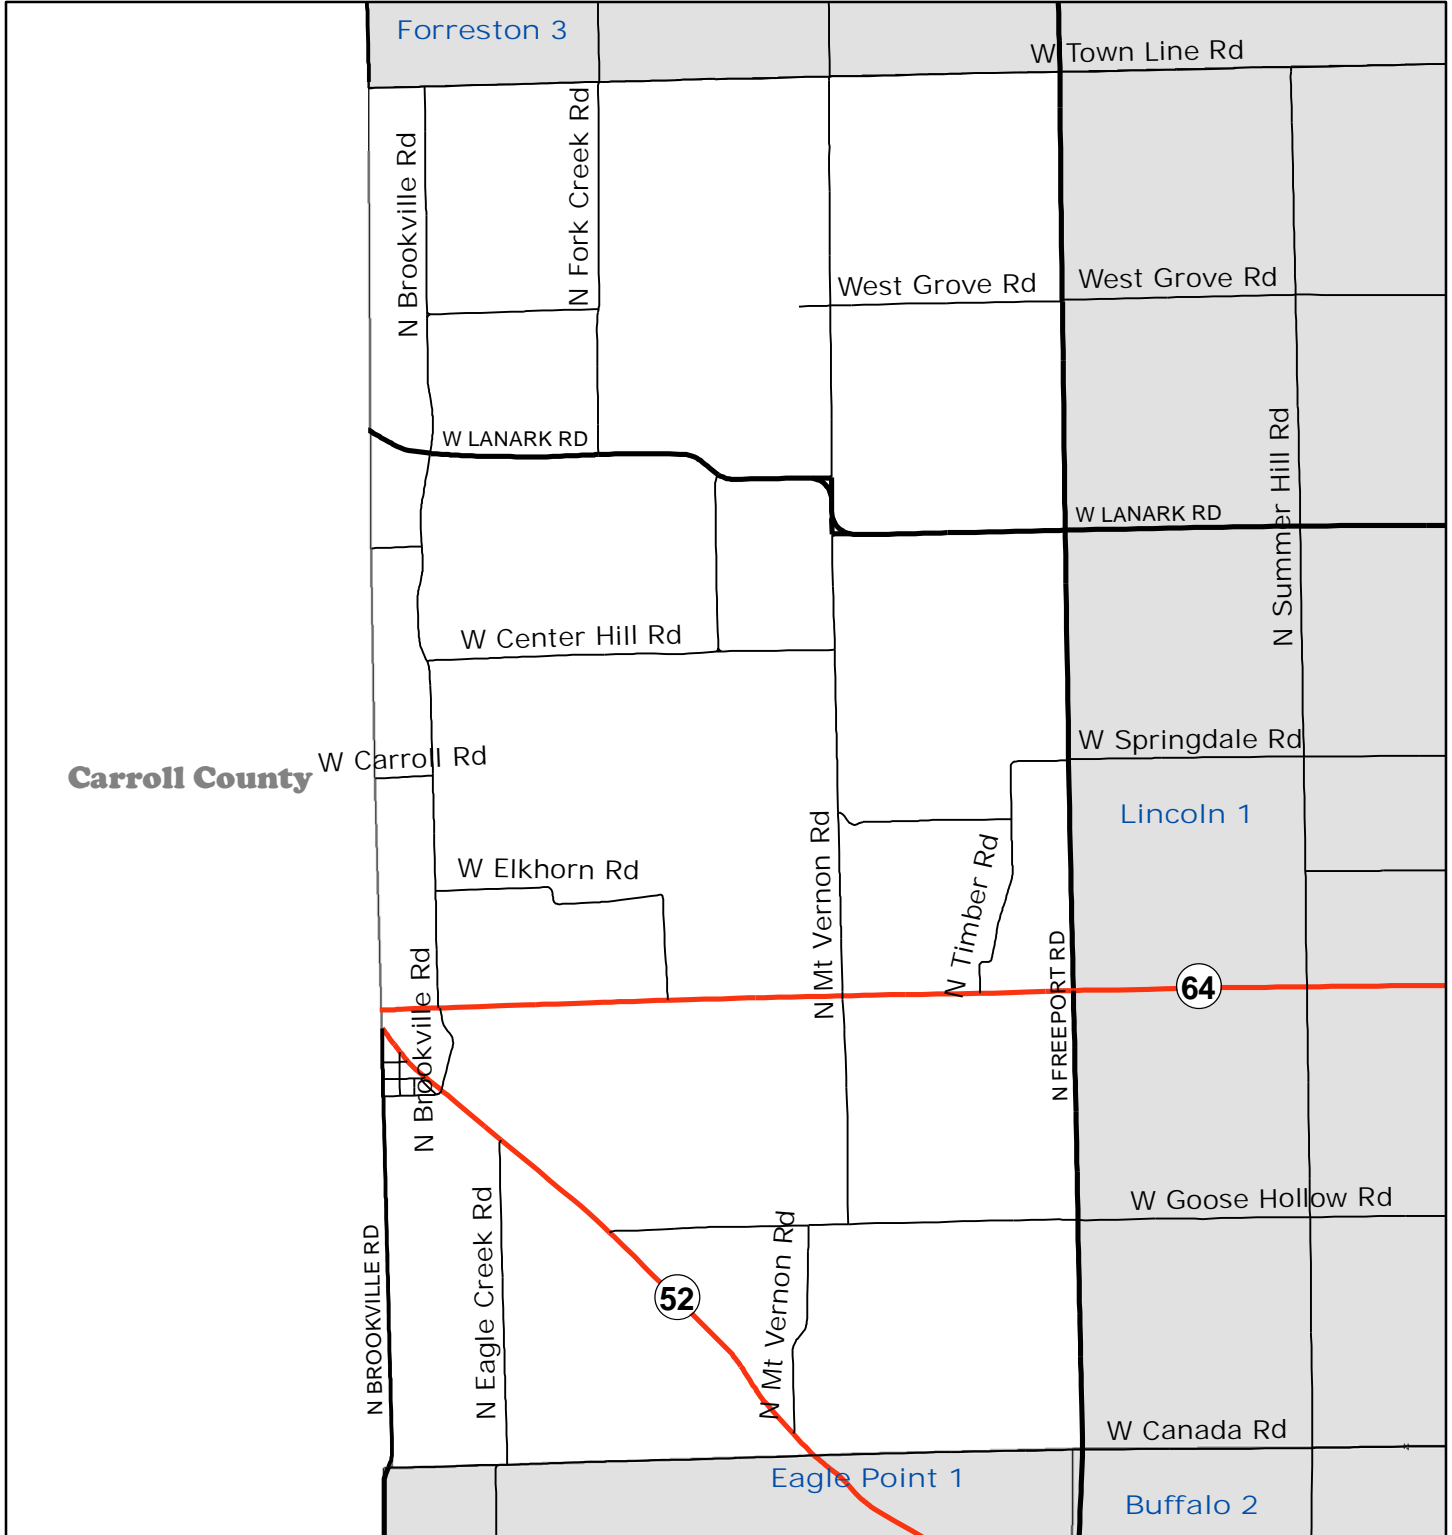

OGLE COUNTY ILLINOIS VOTING PRECINCTS

Brookville 1

Date: 3/1/2017

OGLE COUNTY ILLINOIS VOTING PRECINCTS

Buffalo 1

Green Ave is the boundary within the City of Polo with the exception above.

OGLE COUNTY ILLINOIS VOTING PRECINCTS

Buffalo 2

W Locust St	N Green Ave
W Mason St	N Green Ave
	Buffalo 3

Mason St and Green Ave are the boundaries within the City of Polo with the exception above.

Date: 3/1/2017

OGLE COUNTY ILLINOIS VOTING PRECINCTS

Buffalo 3

Mason St and Green Ave are the boundaries within the City of Polo with the exception above.

Date: 3/1/2017

OGLE COUNTY ILLINOIS VOTING PRECINCTS

Byron 1

OGLE COUNTY ILLINOIS VOTING PRECINCTS

Byron 2