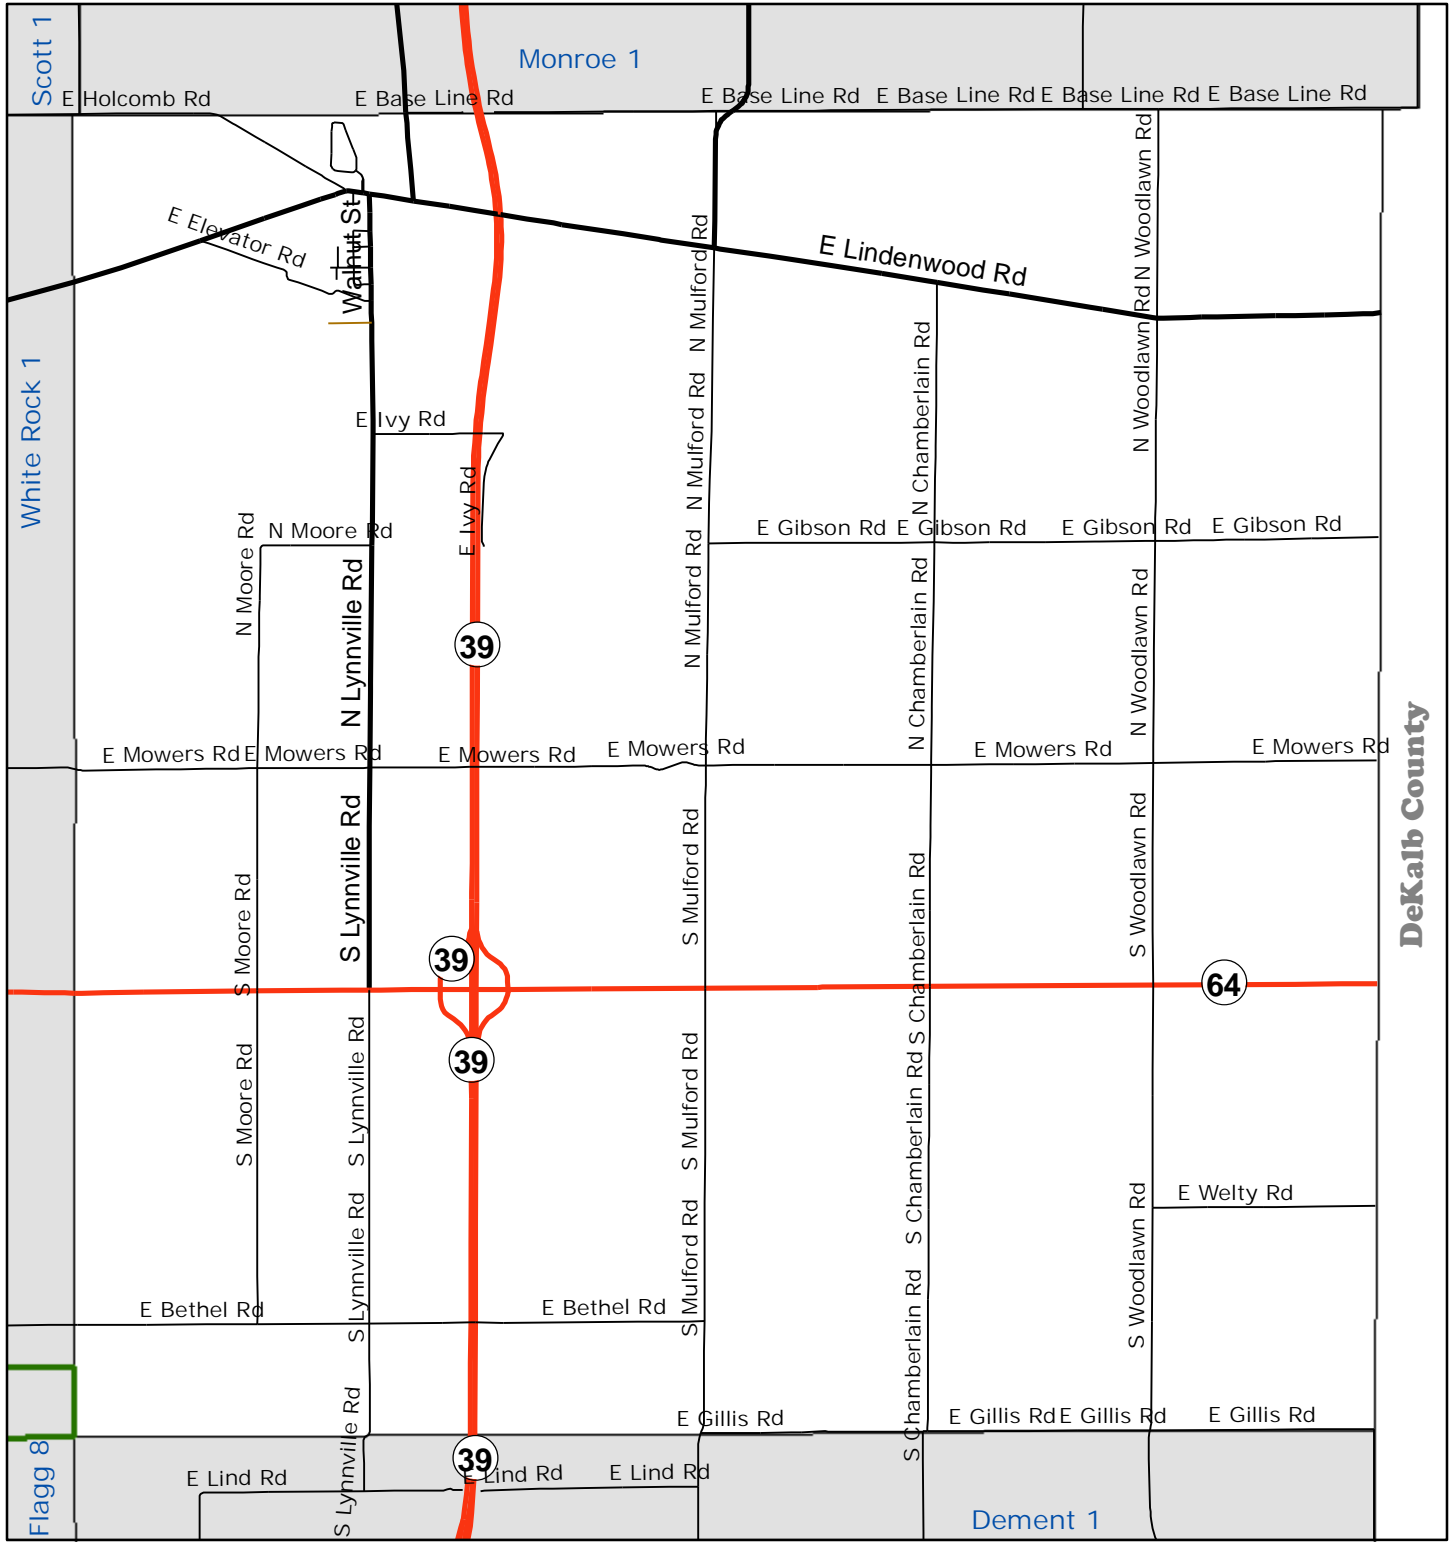

Buffalo 2

W Locust St	N Green Ave
W Mason St	N Green Ave
	Buffalo 3

Mason St and Green Ave are the boundaries within the City of Polo with the exception above.

Date: 3/1/2017

OGLE COUNTY ILLINOIS VOTING PRECINCTS

Leaf River 1

Date: 3/1/2017

OGLE COUNTY ILLINOIS VOTING PRECINCTS

Lincoln 1

Date: 3/1/2017

OGLE COUNTY ILLINOIS VOTING PRECINCTS

Lynnville 1

Date: 3/1/2017