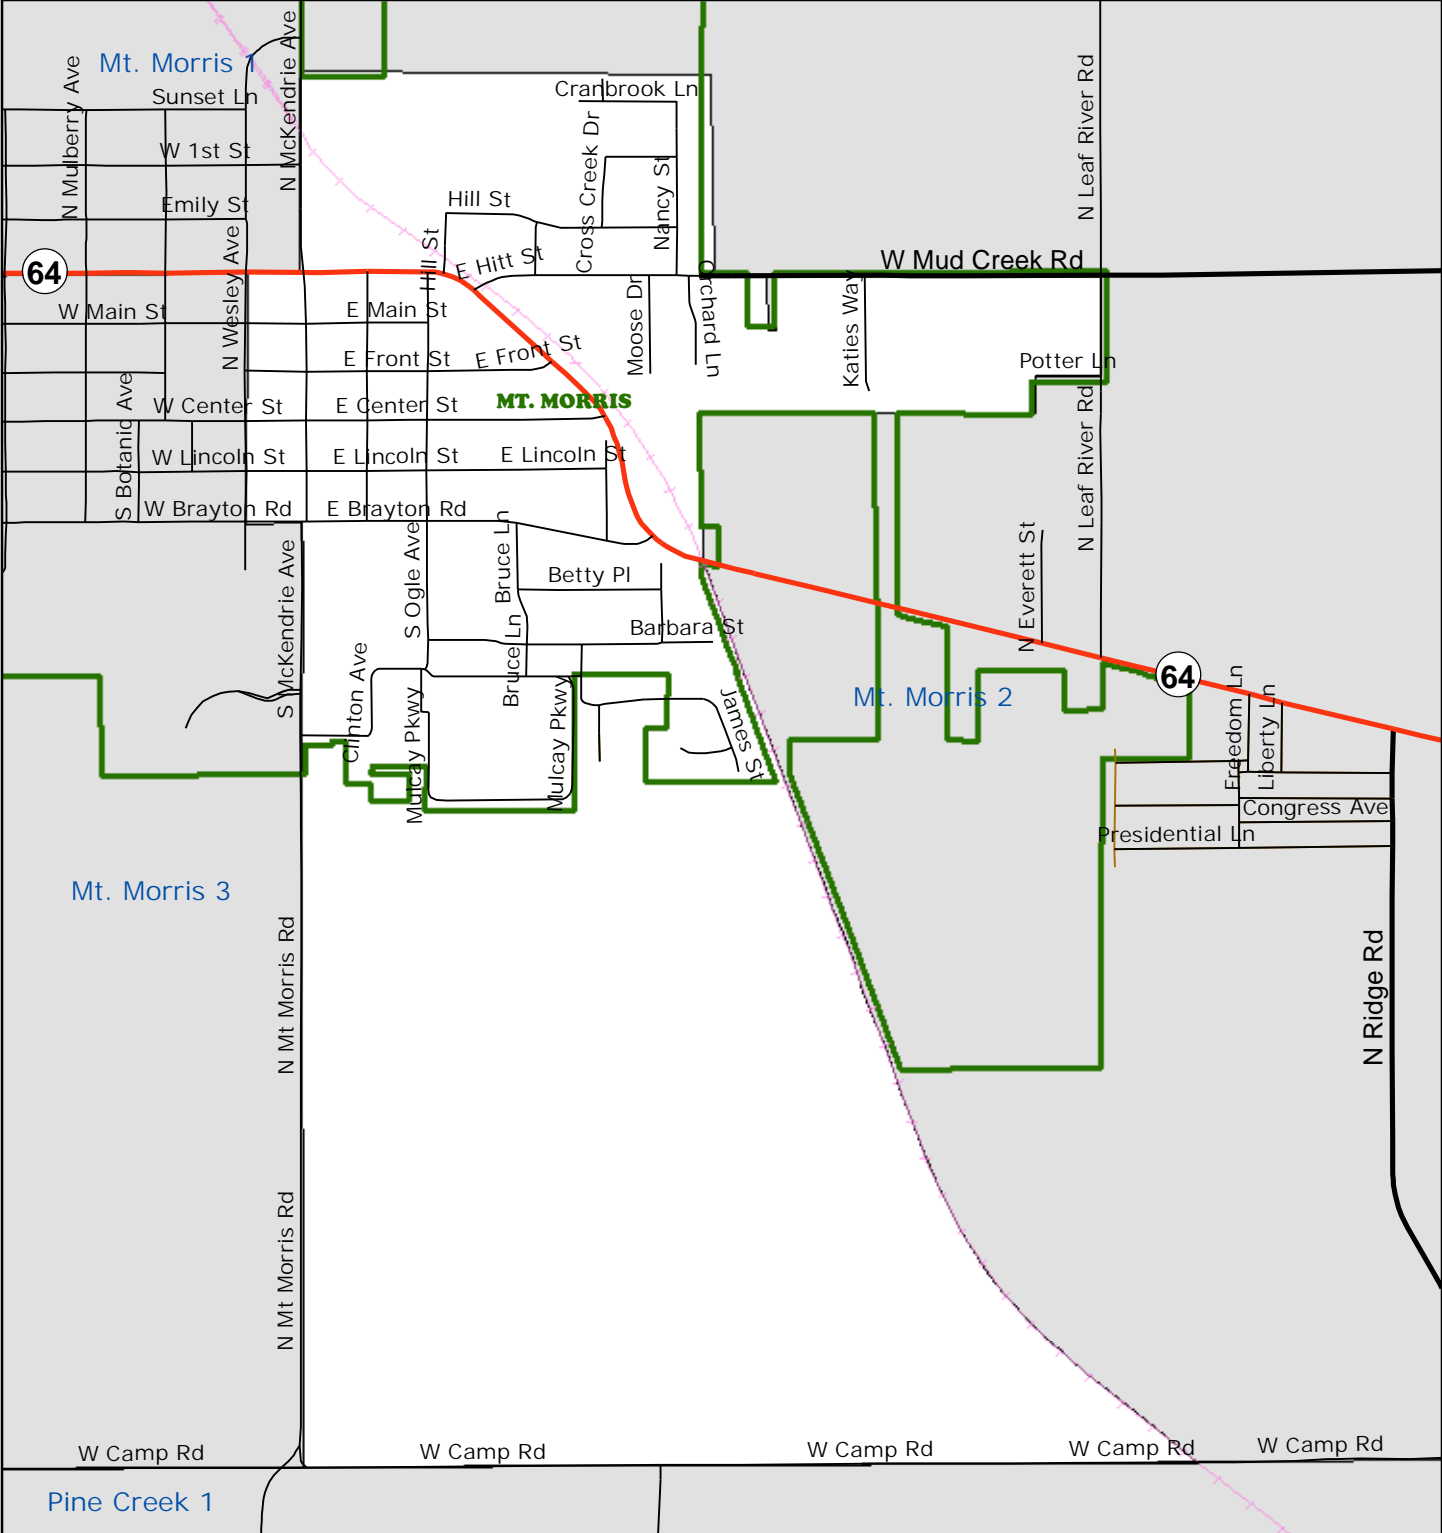

OGLE COUNTY ILLINOIS VOTING PRECINCTS

Mt. Morris 4