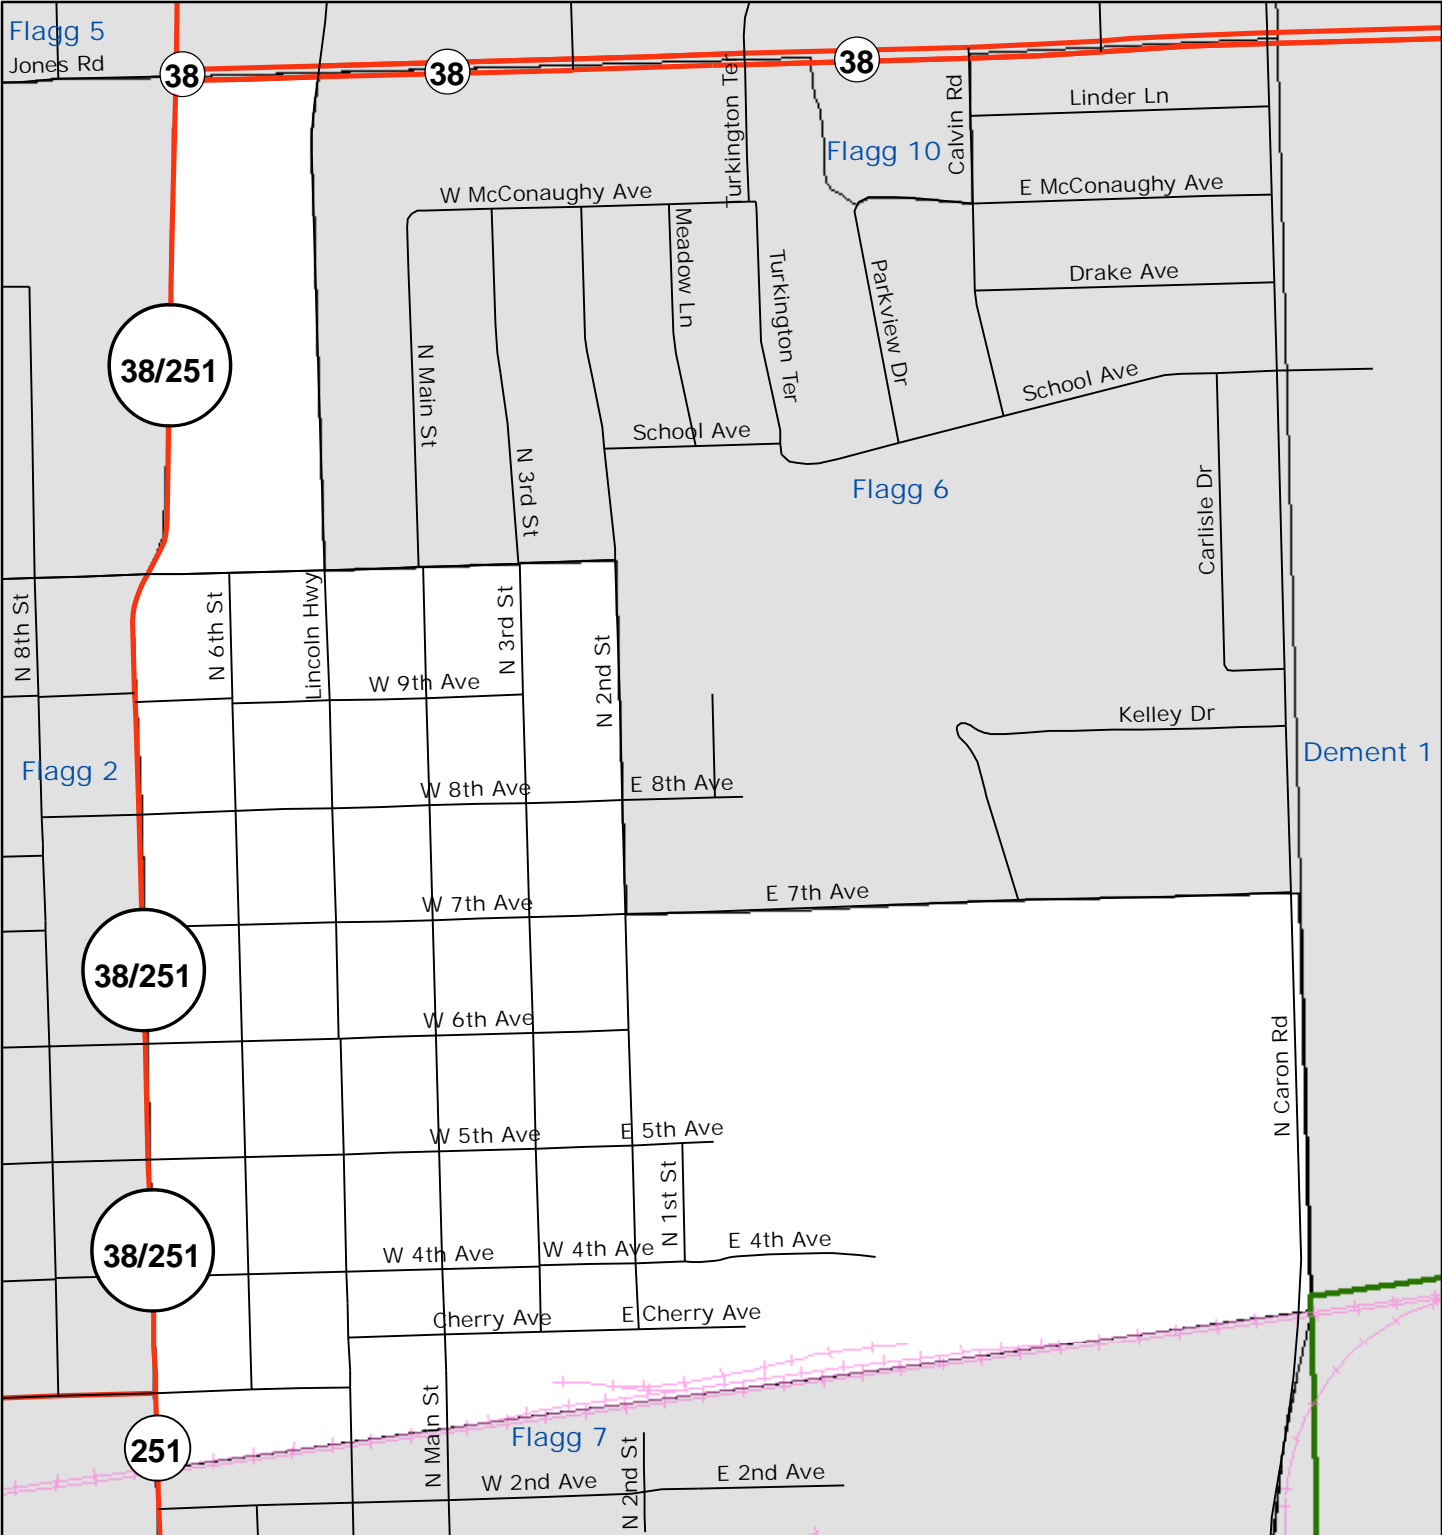

OGLE COUNTY ILLINOIS VOTING PRECINCTS

Flagg 1

Date: 3/1/2017