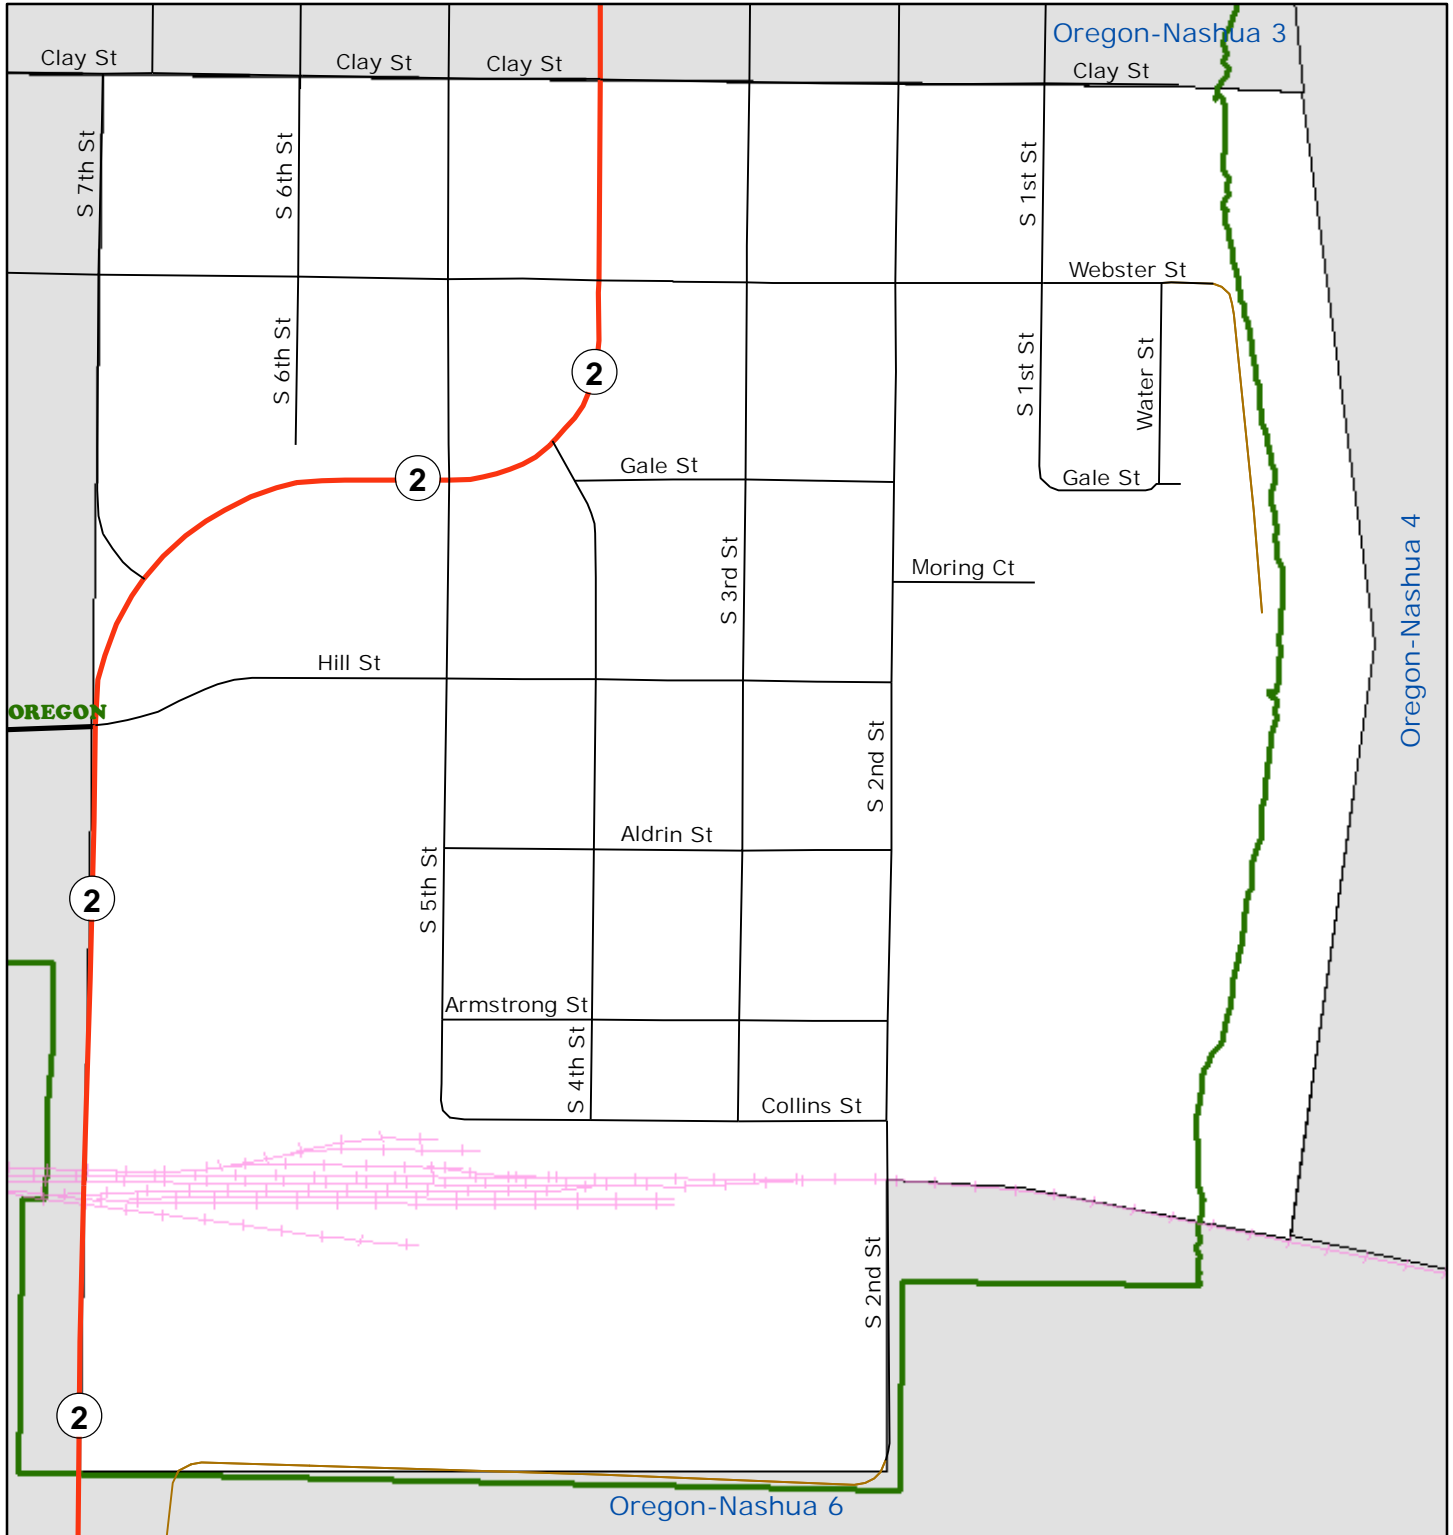

OGLE COUNTY ILLINOIS VOTING PRECINCTS

Oregon-Nashua 5

Date: 3/1/2017