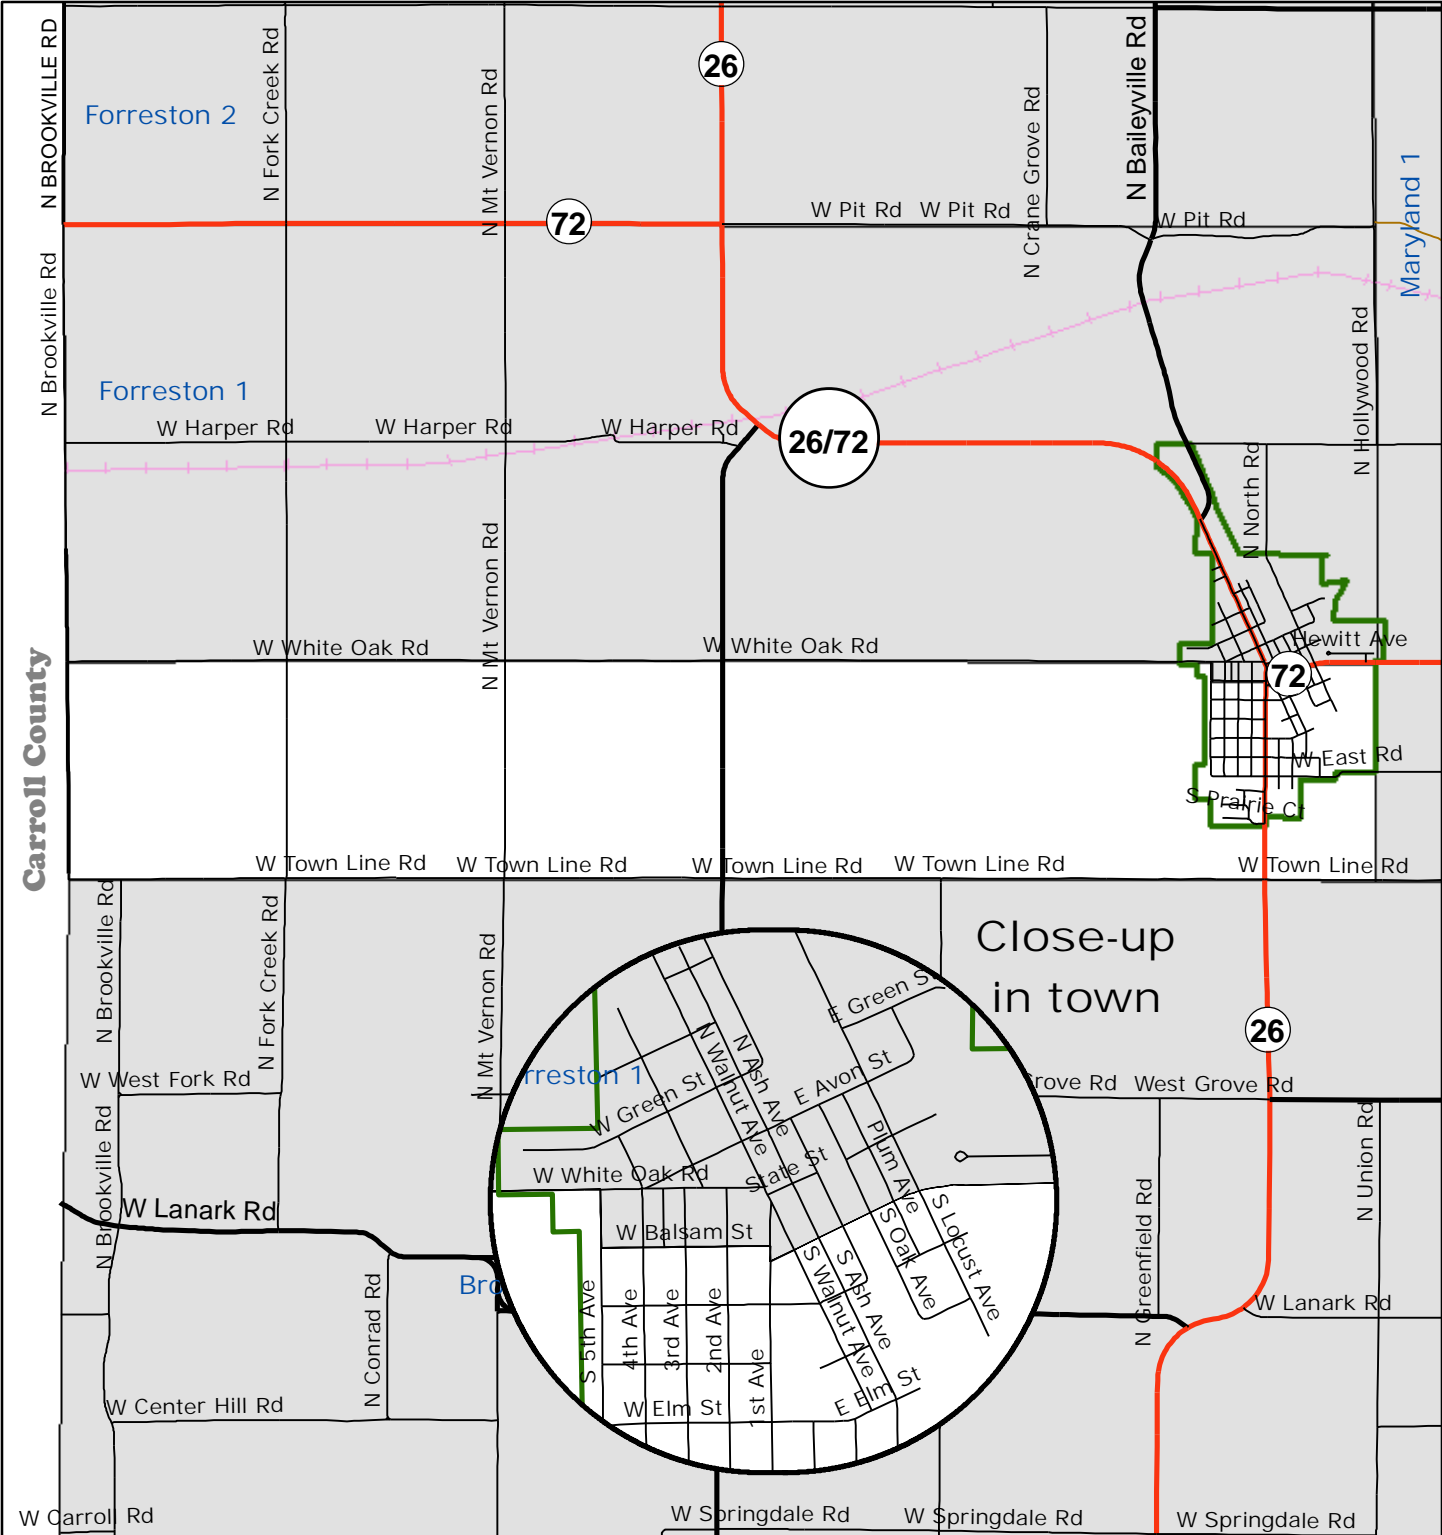

Buffalo 2

W Locust St	N Green Ave
W Mason St	N Green Ave
	Buffalo 3

Mason St and Green Ave are the boundaries within the City of Polo with the exception above.

Date: 3/1/2017

OGLE COUNTY ILLINOIS VOTING PRECINCTS

Flagg 11

Lee County

OGLE COUNTY ILLINOIS VOTING PRECINCTS

Forreston 1

OGLE COUNTY ILLINOIS VOTING PRECINCTS

Forreston 2

OGLE COUNTY ILLINOIS VOTING PRECINCTS

Forreston 3