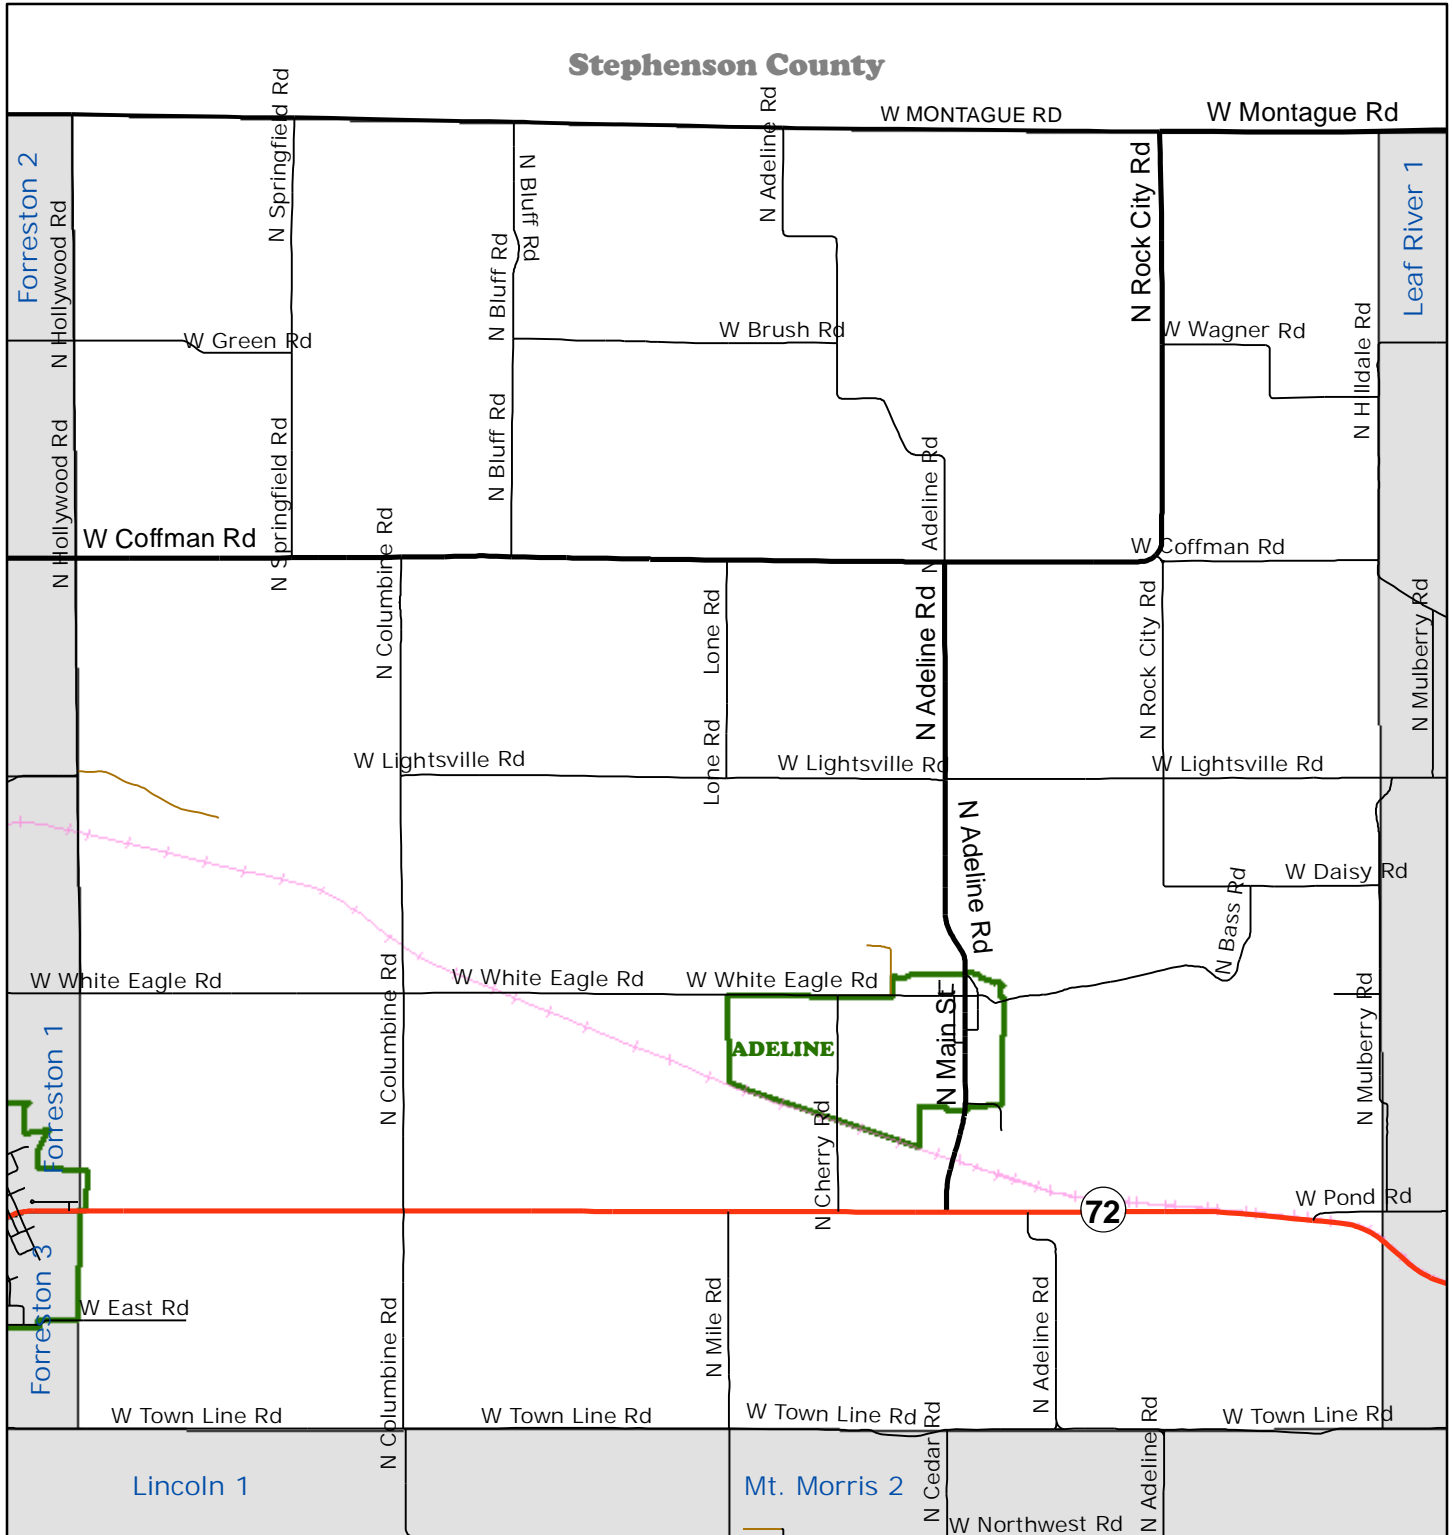

OGLE COUNTY ILLINOIS VOTING PRECINCTS

Maryland 1

Date: 3/1/2017