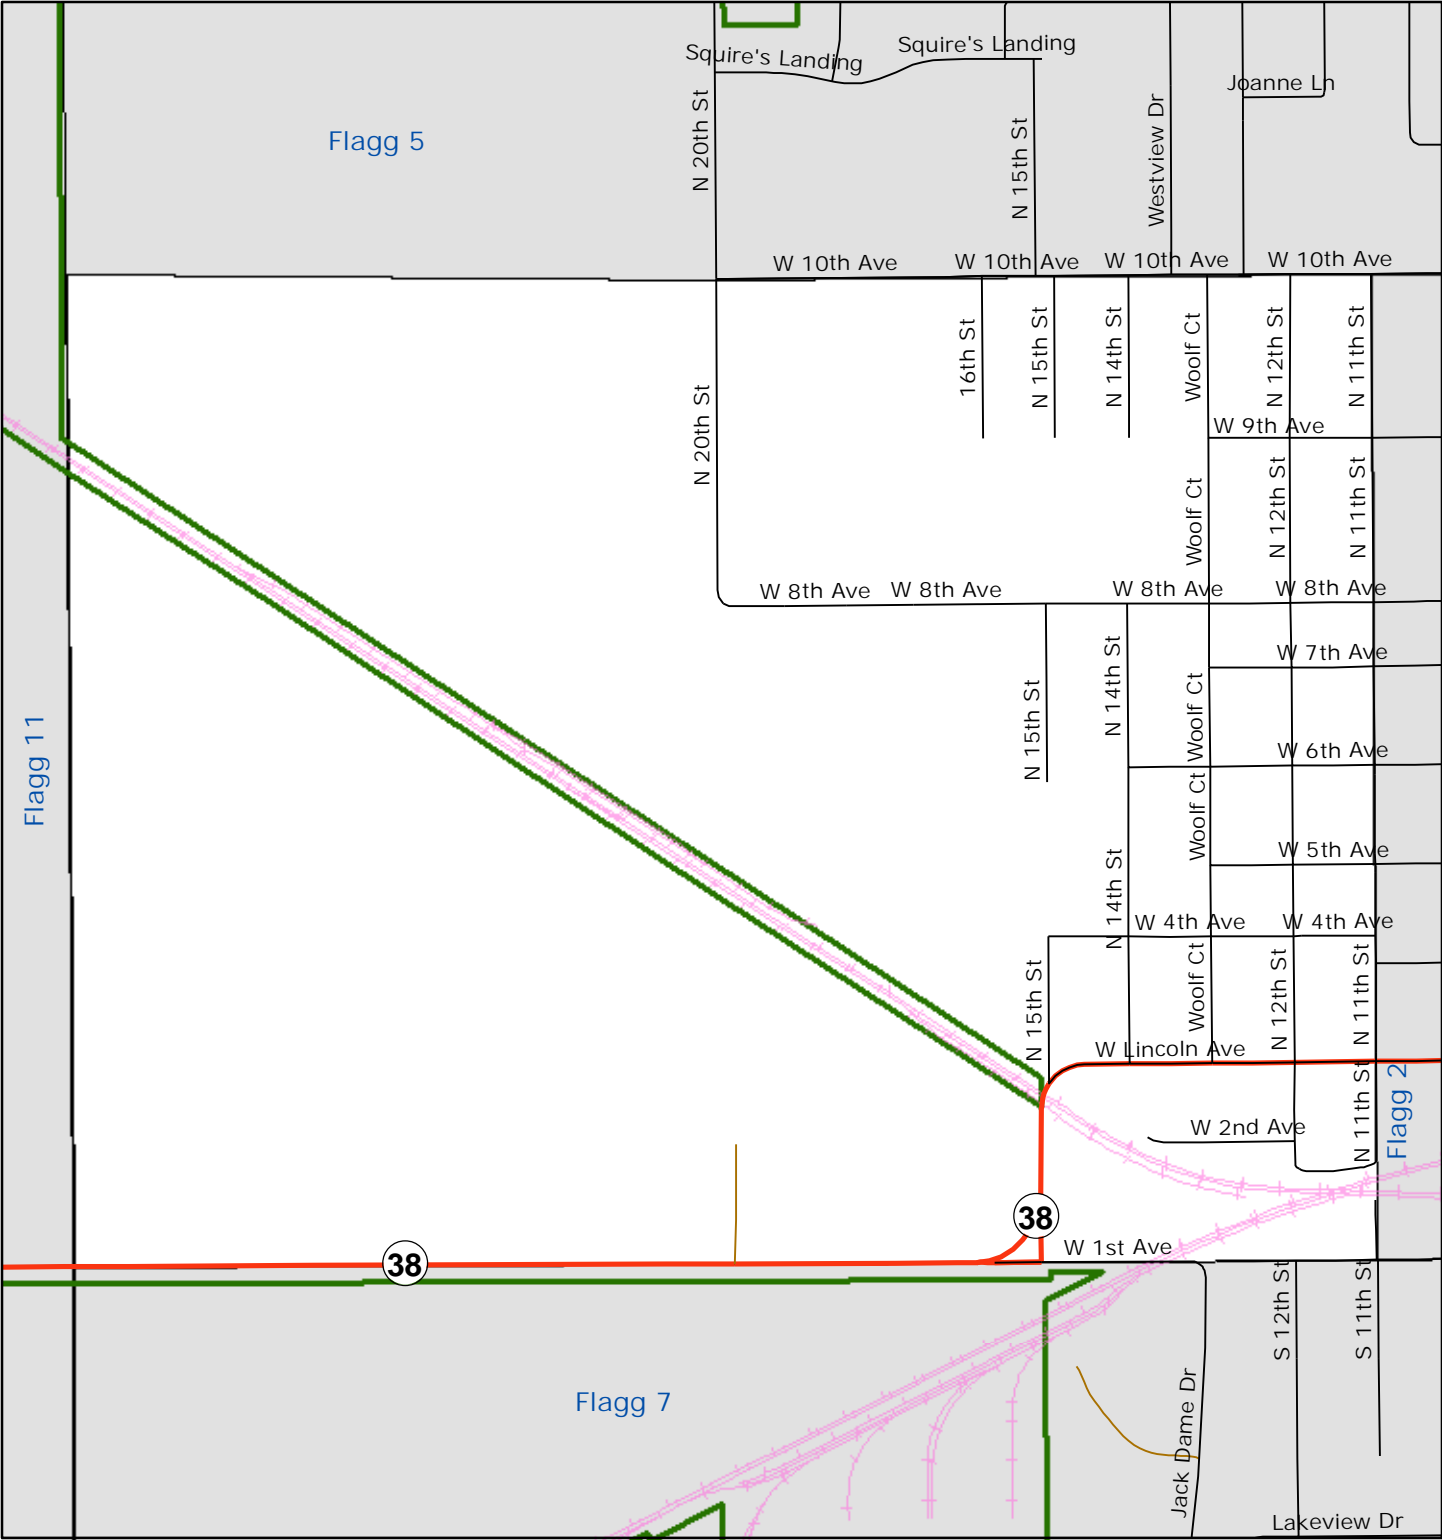

OGLE COUNTY ILLINOIS VOTING PRECINCTS

Flagg 9