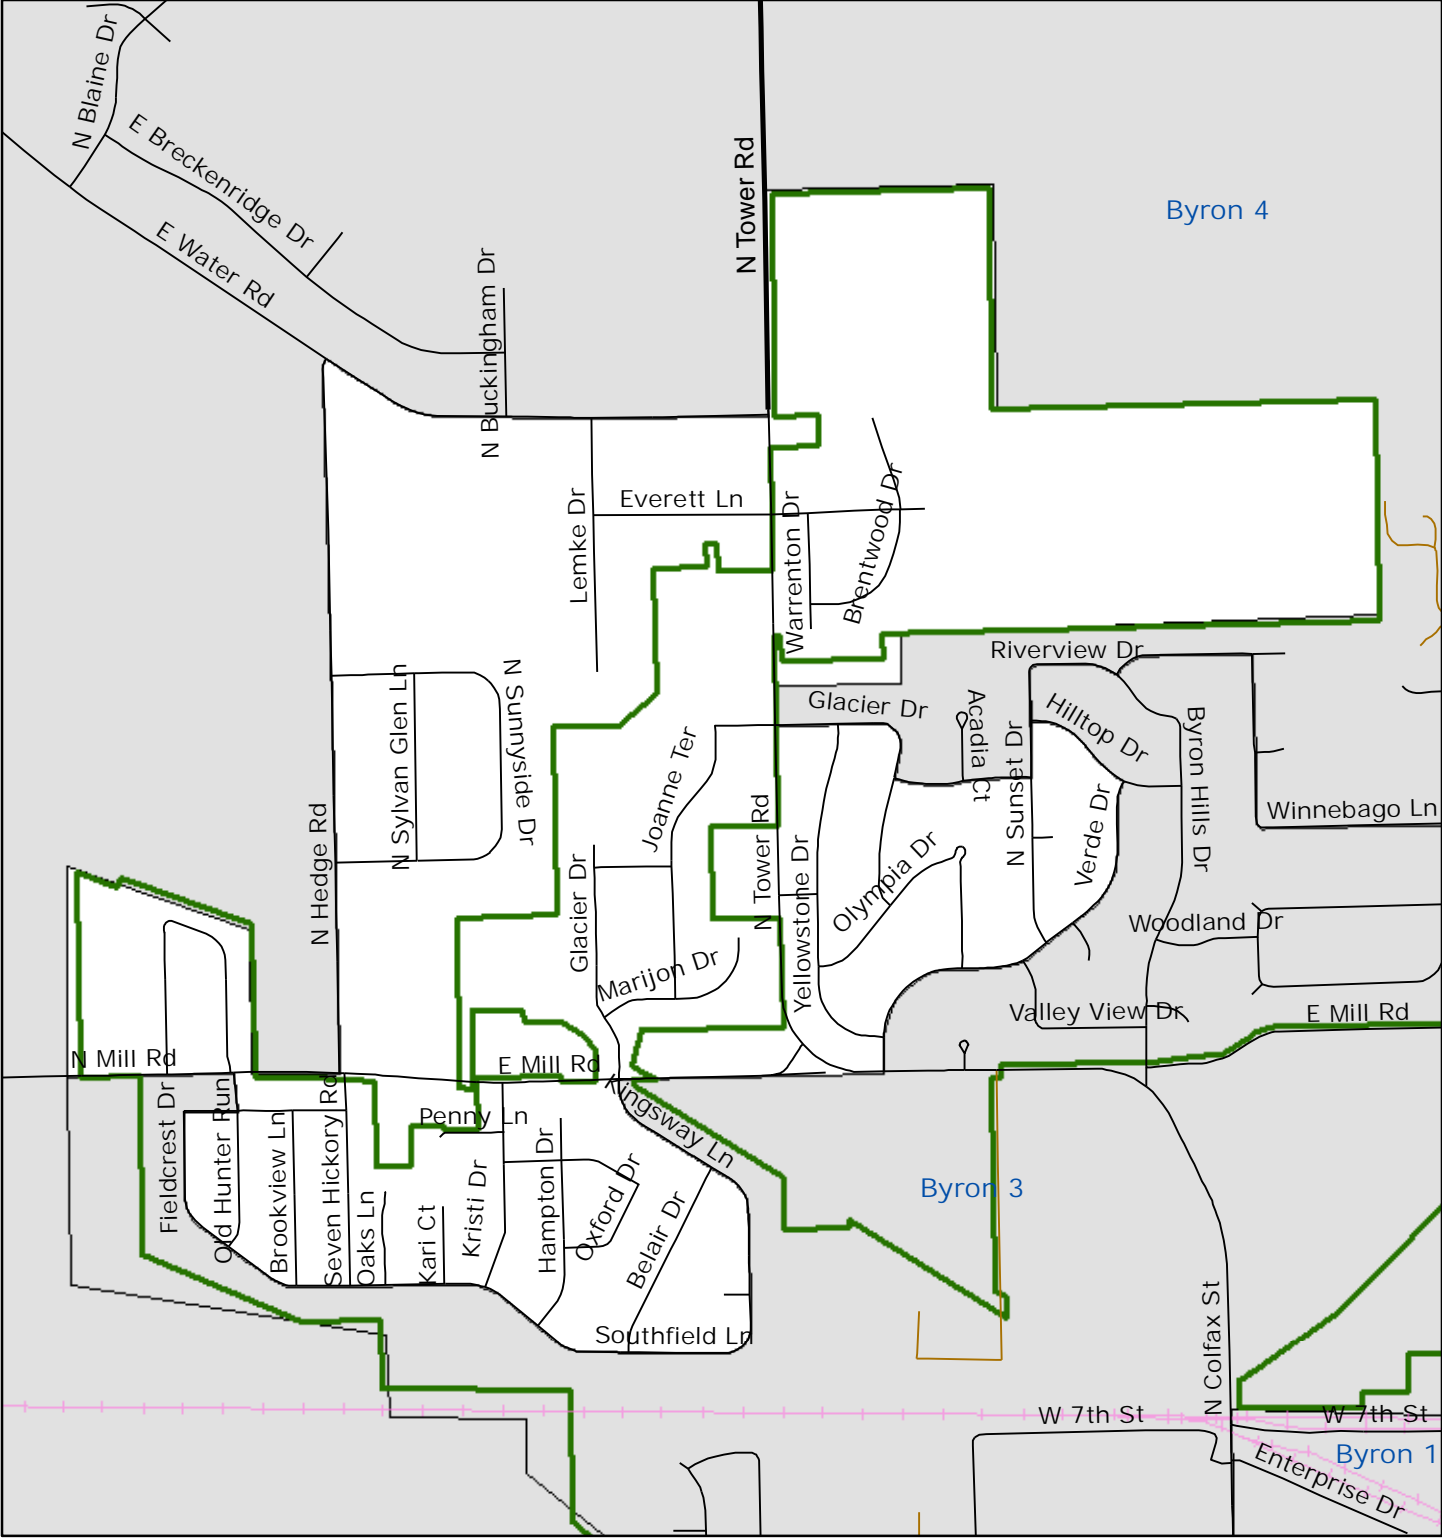

OGLE COUNTY ILLINOIS VOTING PRECINCTS

Brookville 1

Date: 3/1/2017

OGLE COUNTY ILLINOIS VOTING PRECINCTS

Buffalo 1

Green Ave is the boundary within the City of Polo with the exception above.

OGLE COUNTY ILLINOIS VOTING PRECINCTS

Buffalo 2

W Locust St	N Green Ave
W Mason St	N Green Ave
	Buffalo 3

Mason St and Green Ave are the boundaries within the City of Polo with the exception above.

Date: 3/1/2017

OGLE COUNTY ILLINOIS VOTING PRECINCTS

Buffalo 3

Mason St and Green Ave are the boundaries within the City of Polo with the exception above.

Date: 3/1/2017

OGLE COUNTY ILLINOIS VOTING PRECINCTS

Byron 1

OGLE COUNTY ILLINOIS VOTING PRECINCTS

Byron 2