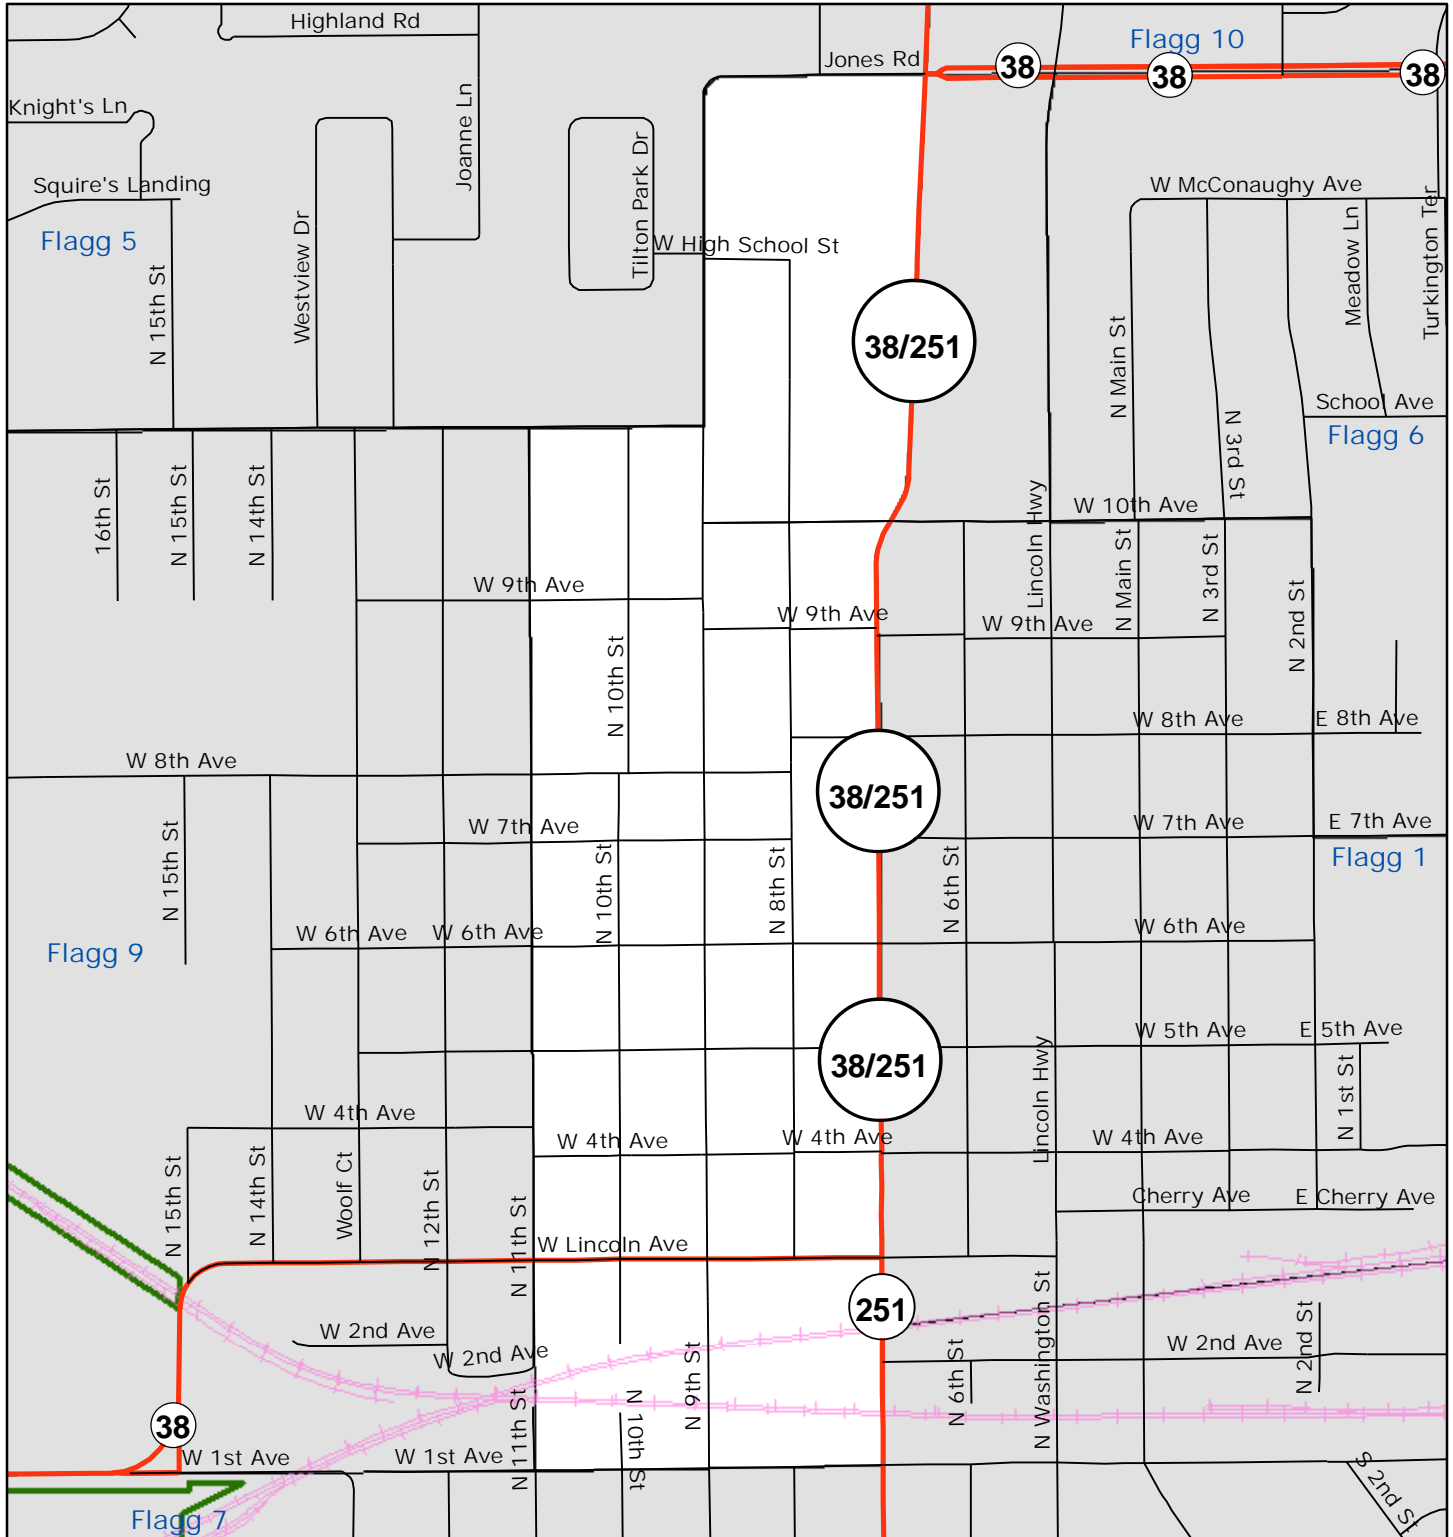

OGLE COUNTY ILLINOIS VOTING PRECINCTS

Flagg 2

Date: 3/1/2017