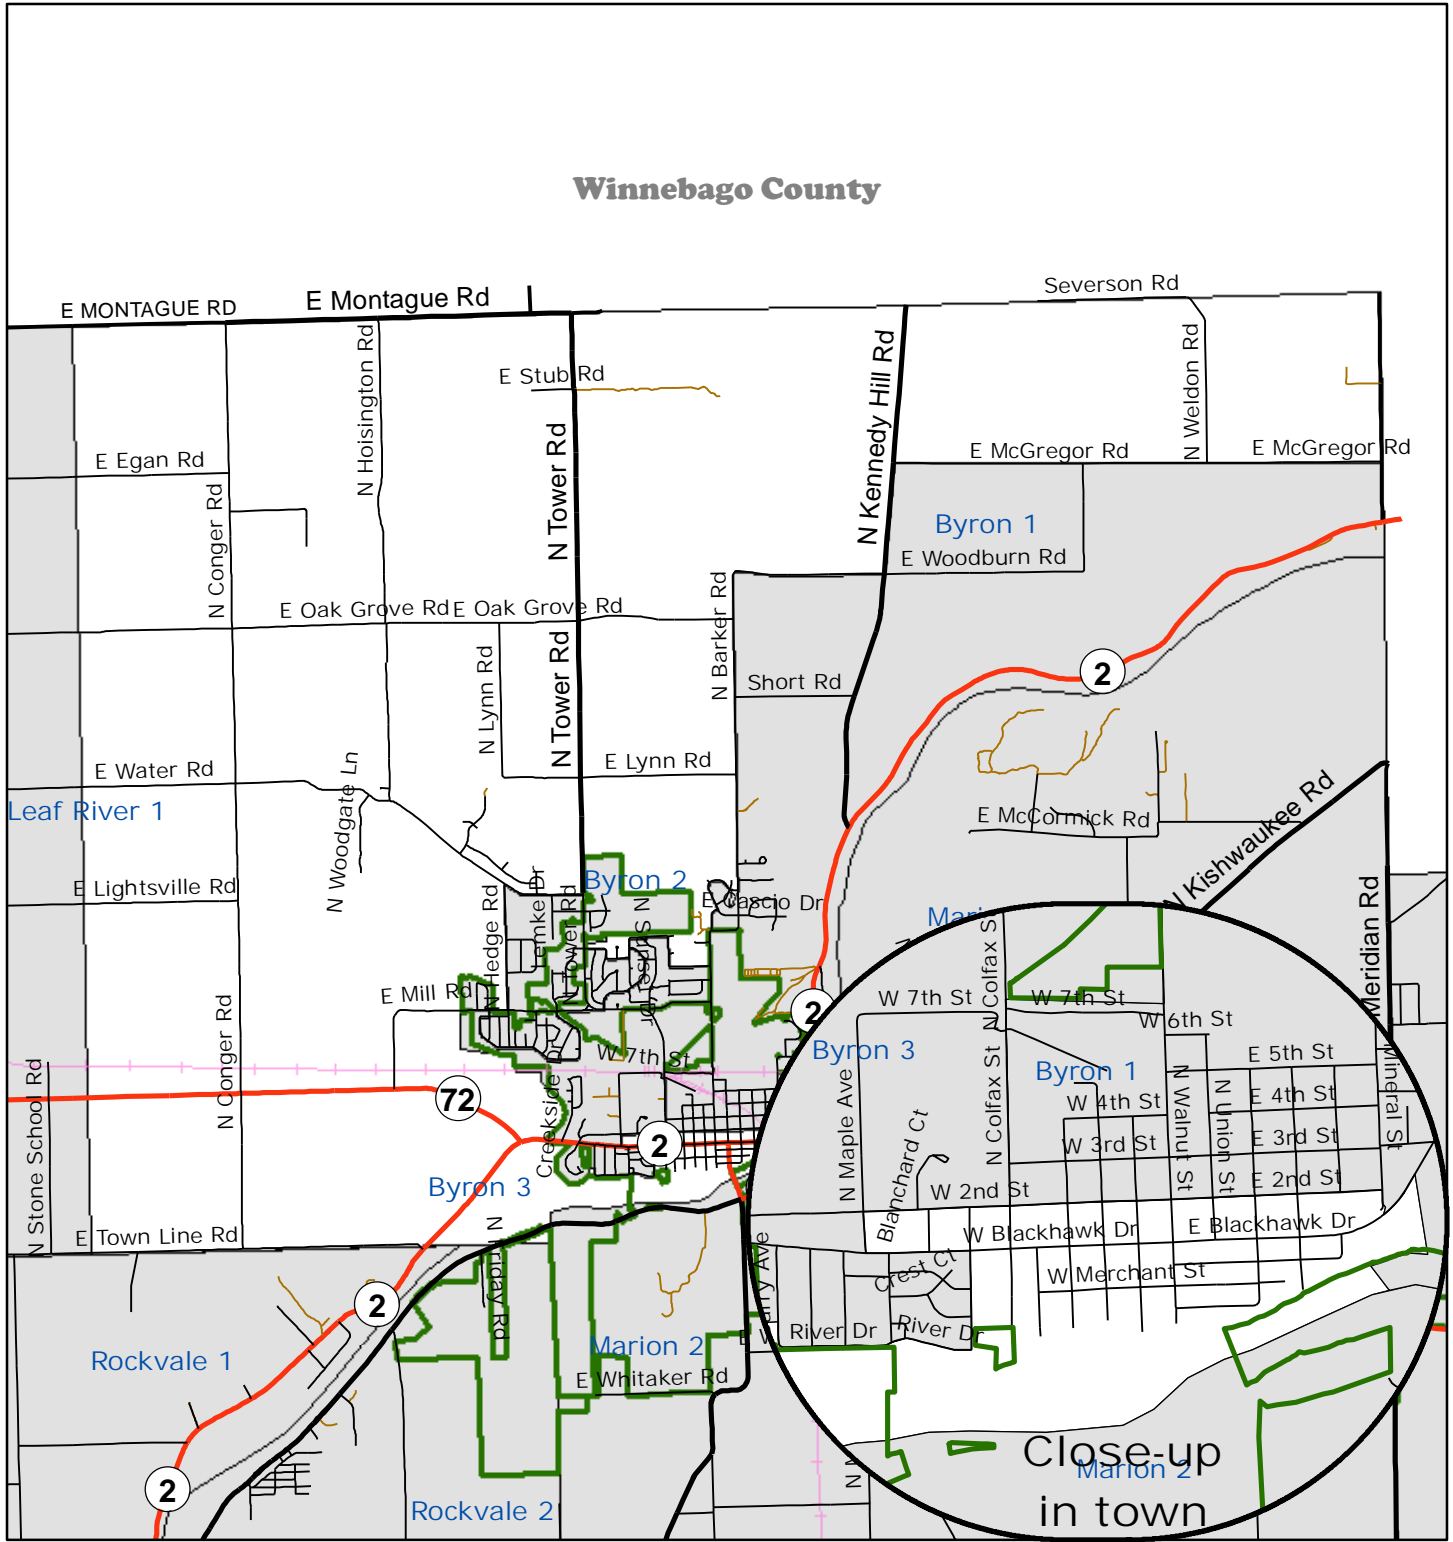

OGLE COUNTY ILLINOIS VOTING PRECINCTS

Byron 4

Winnebago County

Date: 3/1/2017