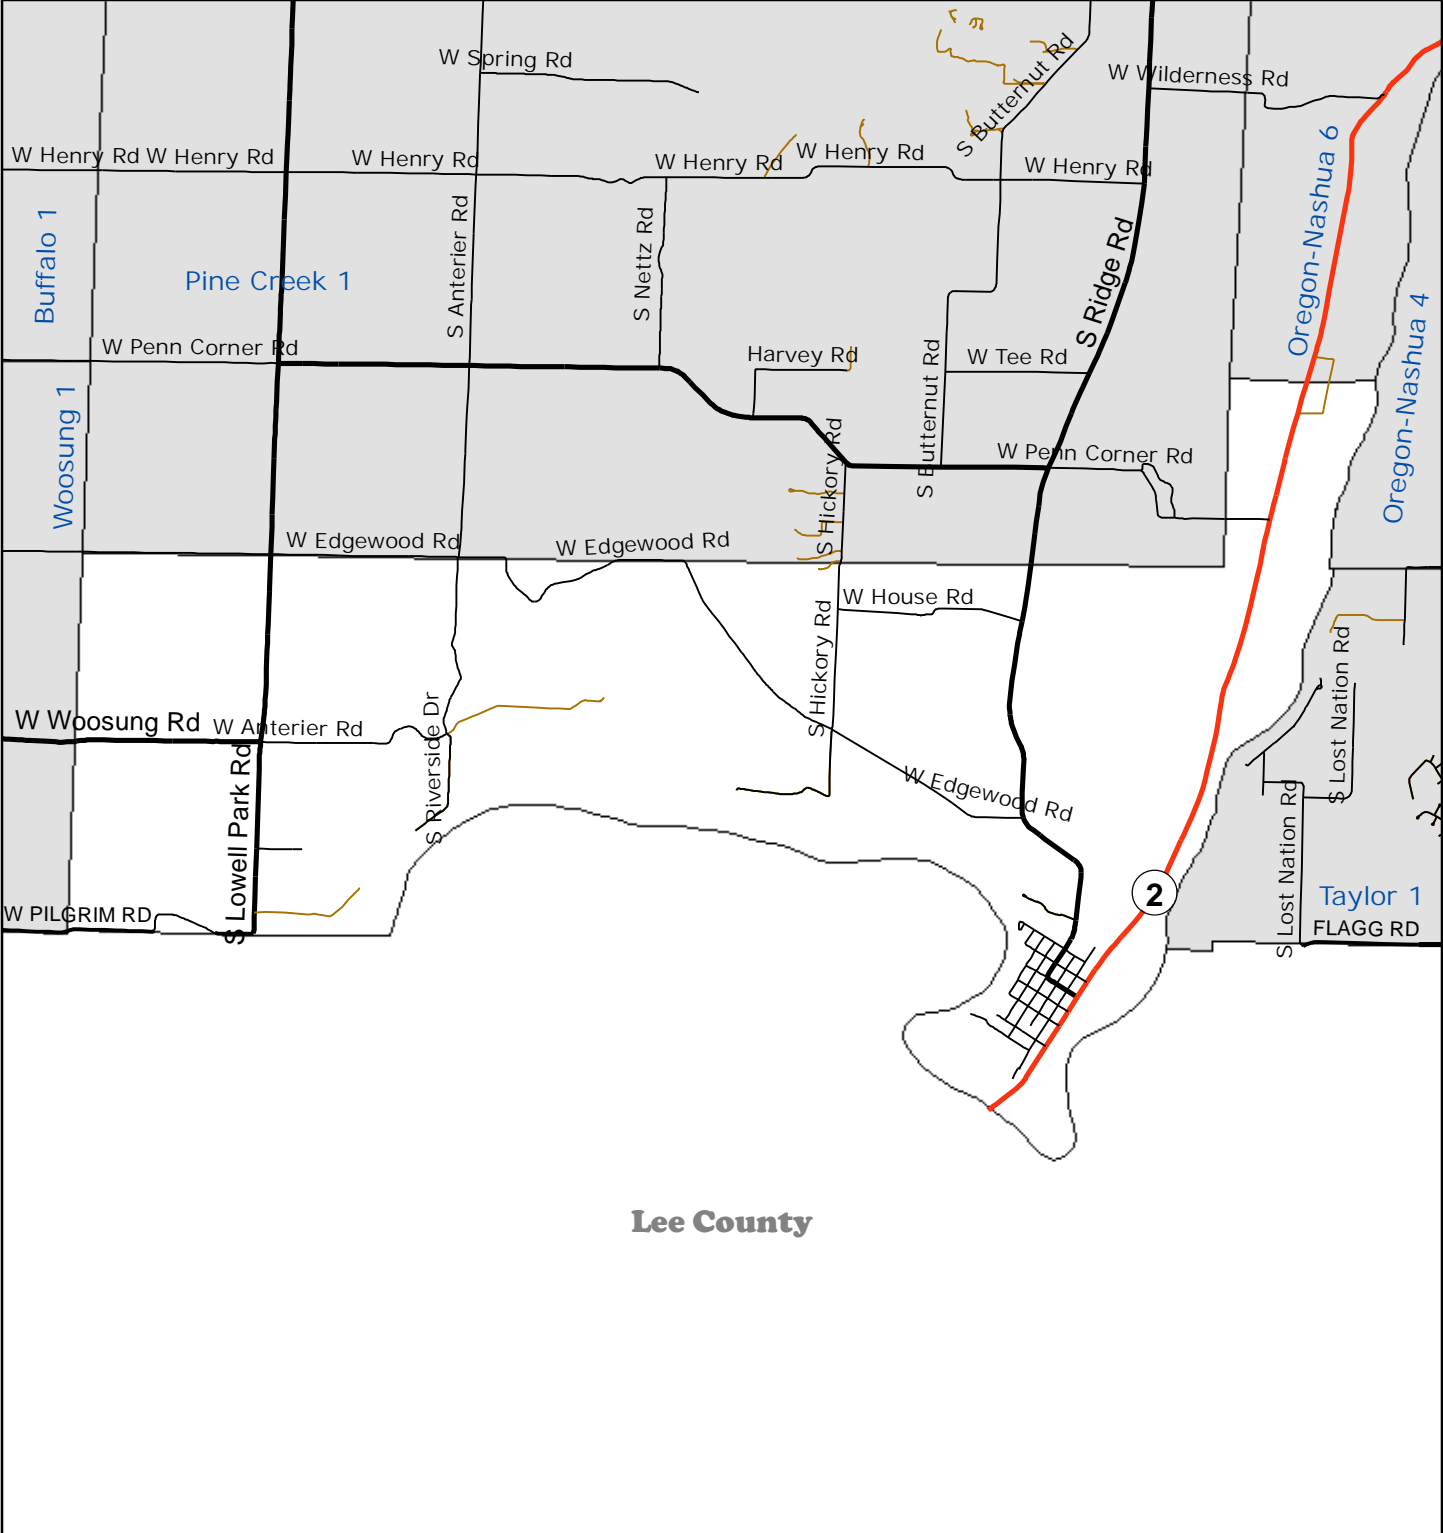

OGLE COUNTY ILLINOIS VOTING PRECINCTS

Grand Detour 1

Date: 3/1/2017