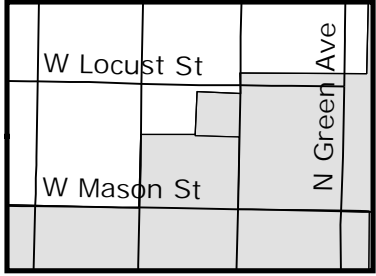

OGLE COUNTY ILLINOIS VOTING PRECINCTS

Brookville 1

Date: 3/1/2017

OGLE COUNTY ILLINOIS VOTING PRECINCTS

Buffalo 1

Green Ave is the boundary within the City of Polo with the exception above.

OGLE COUNTY ILLINOIS VOTING PRECINCTS

Buffalo 2

W Locust St	N Green Ave
W Mason St	N Green Ave
	Buffalo 3

Mason St and Green Ave are the boundaries within the City of Polo with the exception above.

Date: 3/1/2017

OGLE COUNTY ILLINOIS VOTING PRECINCTS

Buffalo 3

Mason St and Green Ave are the boundaries within the City of Polo with the exception above.

Date: 3/1/2017

OGLE COUNTY ILLINOIS VOTING PRECINCTS

Byron 1

OGLE COUNTY ILLINOIS VOTING PRECINCTS

Byron 2