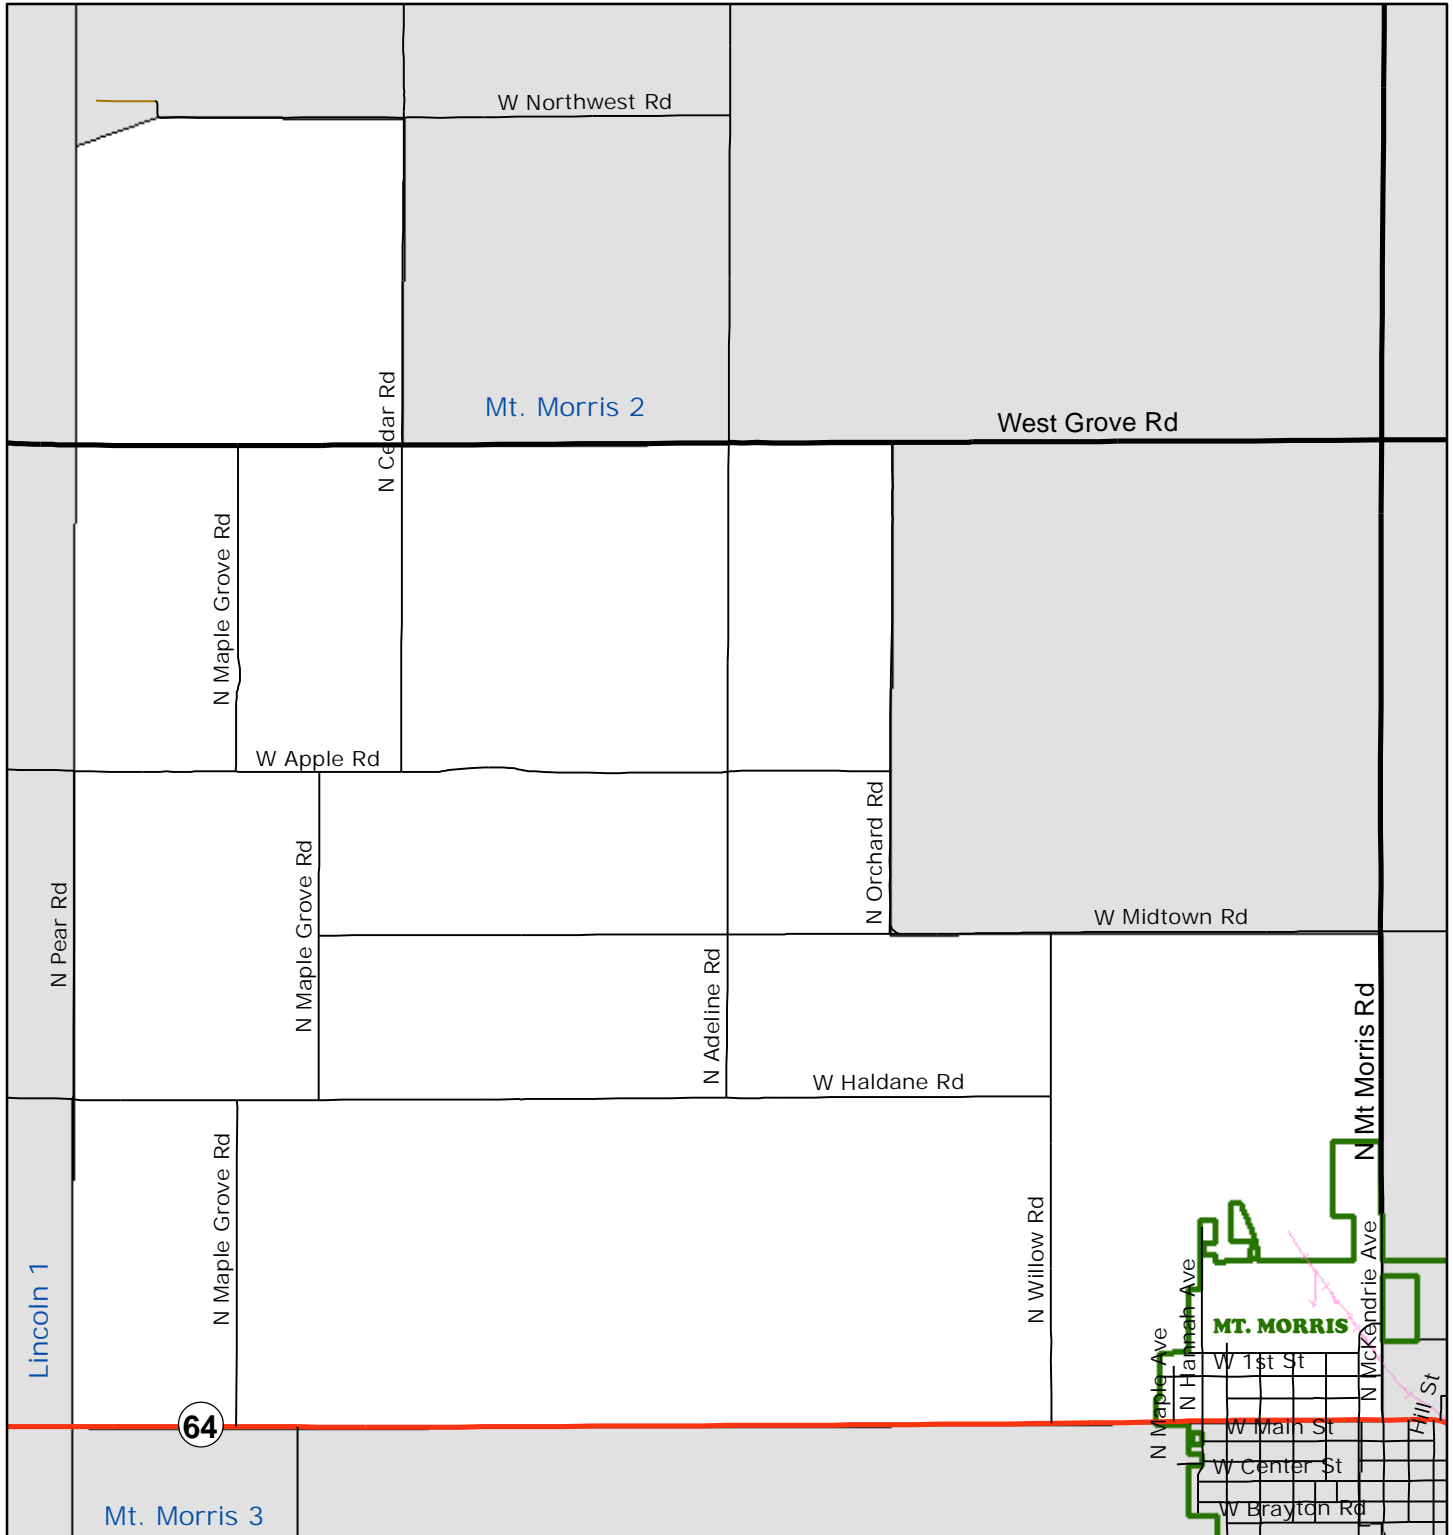

OGLE COUNTY ILLINOIS VOTING PRECINCTS

Mt. Morris 1

Date: 3/1/2017