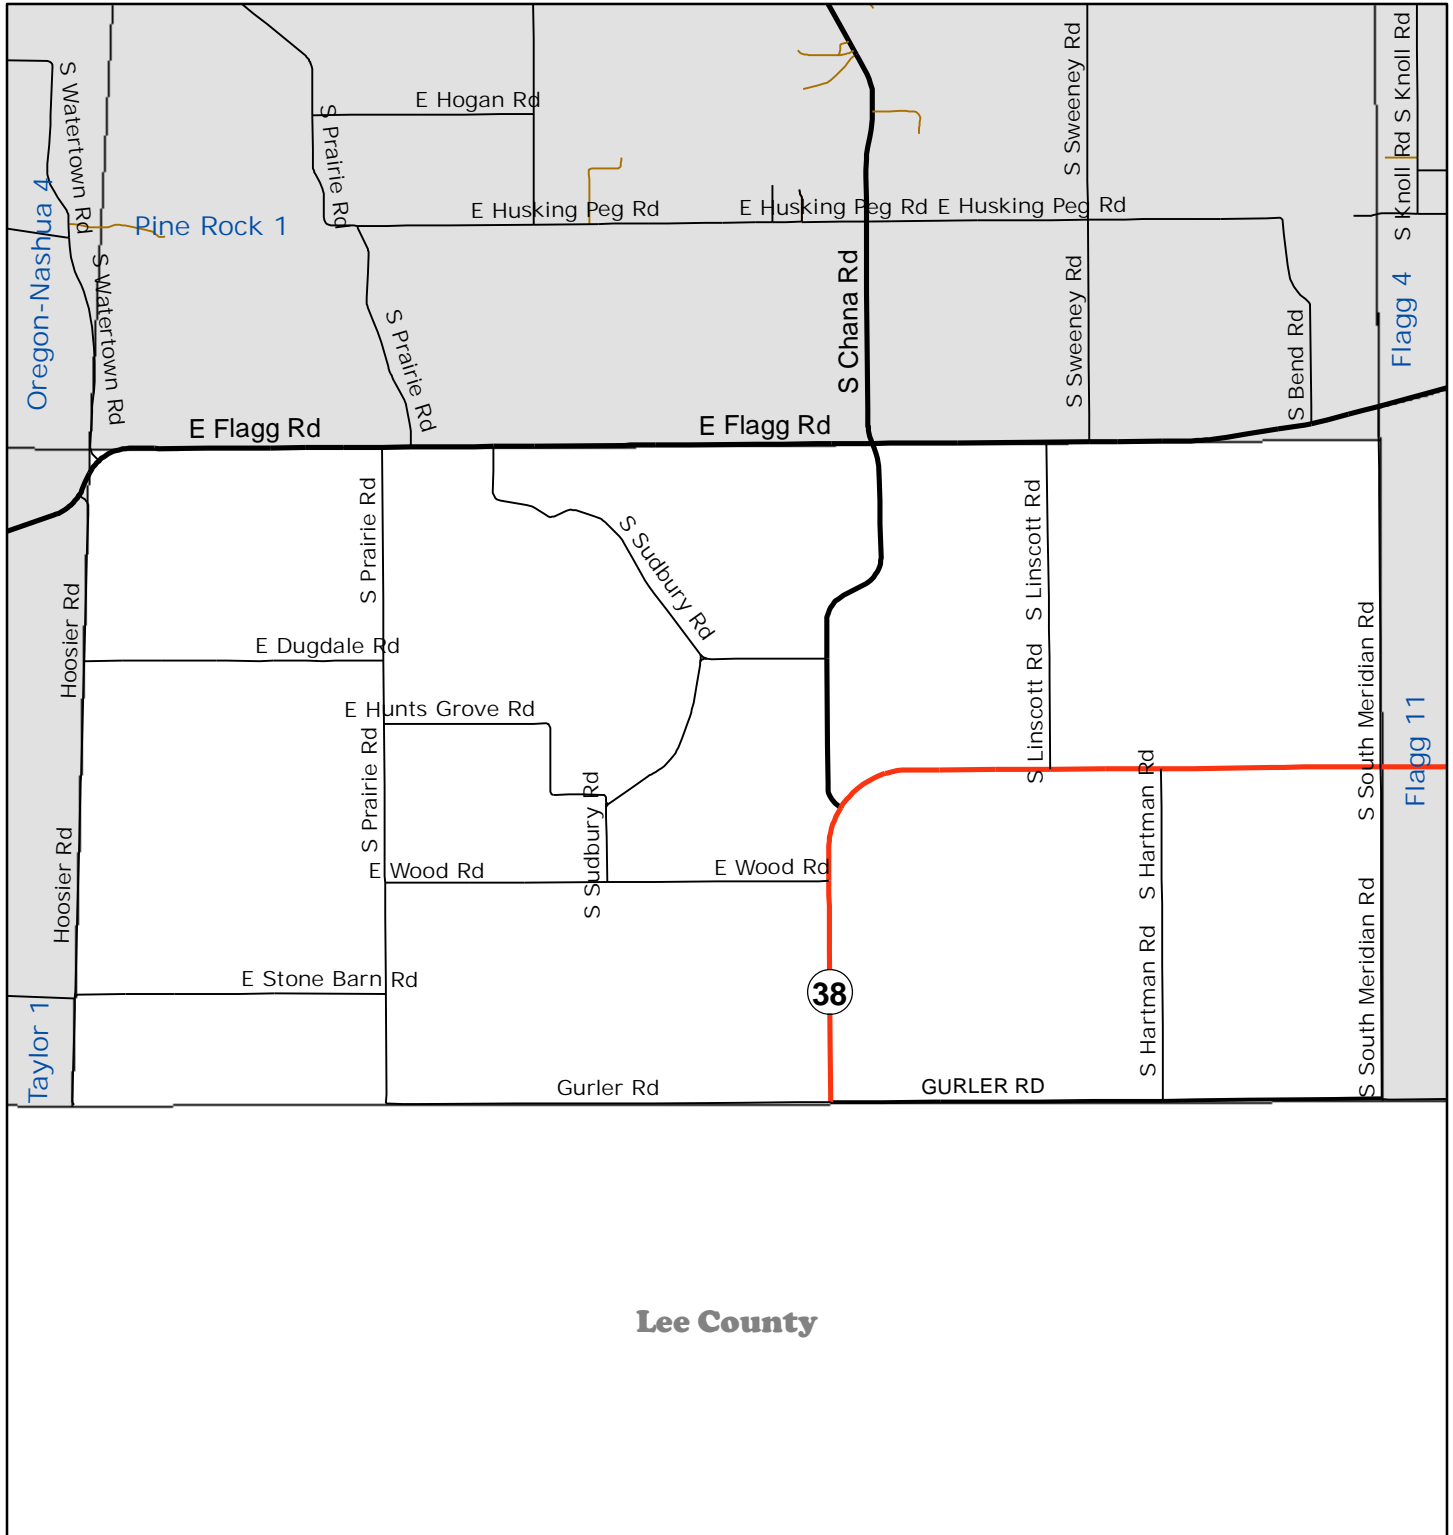

OGLE COUNTY ILLINOIS VOTING PRECINCTS

Brookville 1

Date: 3/1/2017

OGLE COUNTY ILLINOIS VOTING PRECINCTS

Buffalo 1

Green Ave is the boundary within the City of Polo with the exception above.

OGLE COUNTY ILLINOIS VOTING PRECINCTS

Buffalo 2

W Locust St	N Green Ave
W Mason St	N Green Ave
	Buffalo 3

Mason St and Green Ave are the boundaries within the City of Polo with the exception above.

Date: 3/1/2017

OGLE COUNTY ILLINOIS VOTING PRECINCTS

Buffalo 3

Mason St and Green Ave are the boundaries within the City of Polo with the exception above.

Date: 3/1/2017

OGLE COUNTY ILLINOIS VOTING PRECINCTS

Byron 1

OGLE COUNTY ILLINOIS VOTING PRECINCTS

Byron 2

Date: 3/1/2017

OGLE COUNTY ILLINOIS VOTING PRECINCTS

Grand Detour 1

Date: 3/1/2017

OGLE COUNTY ILLINOIS VOTING PRECINCTS

Lafayette 1

Lee County

OGLE COUNTY ILLINOIS VOTING PRECINCTS