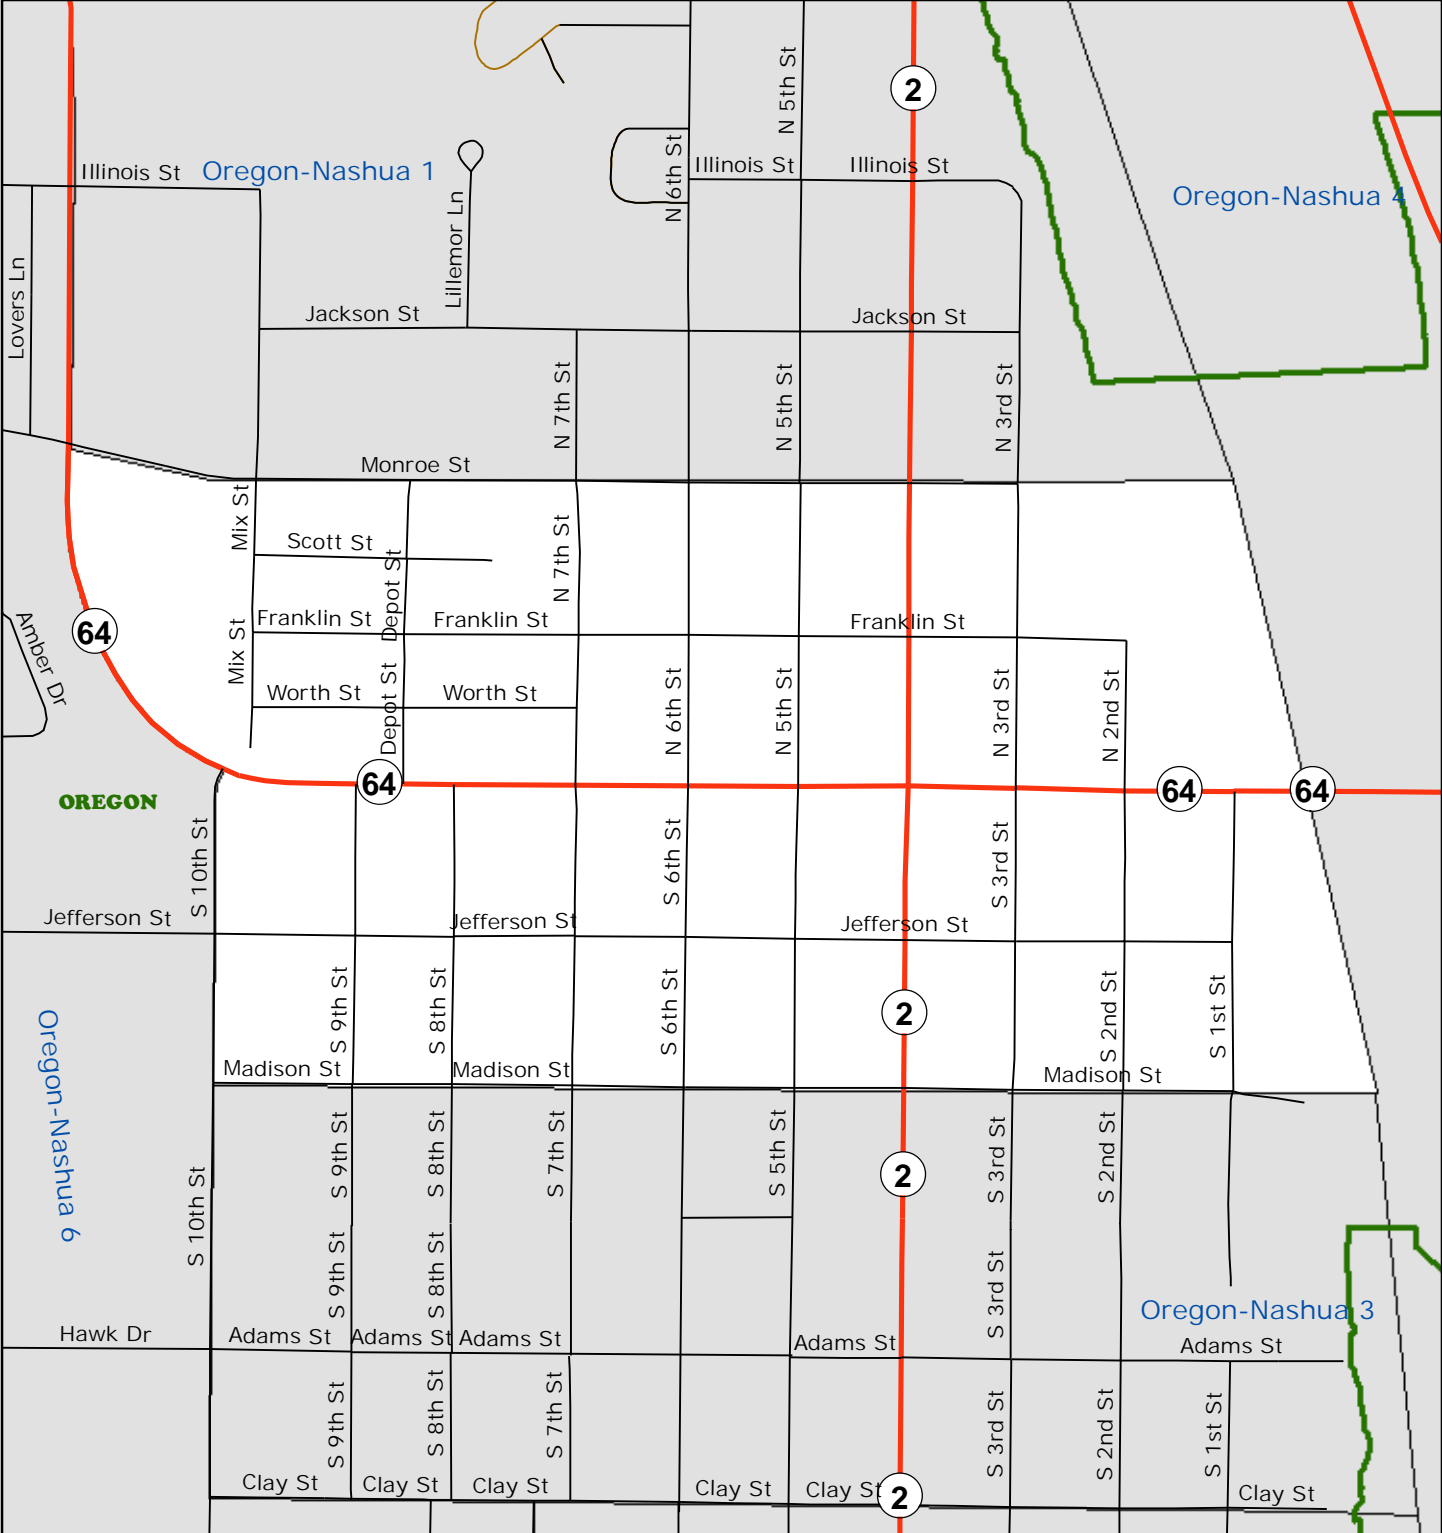

OGLE COUNTY ILLINOIS VOTING PRECINCTS

Oregon-Nashua 2

Date: 3/1/2017