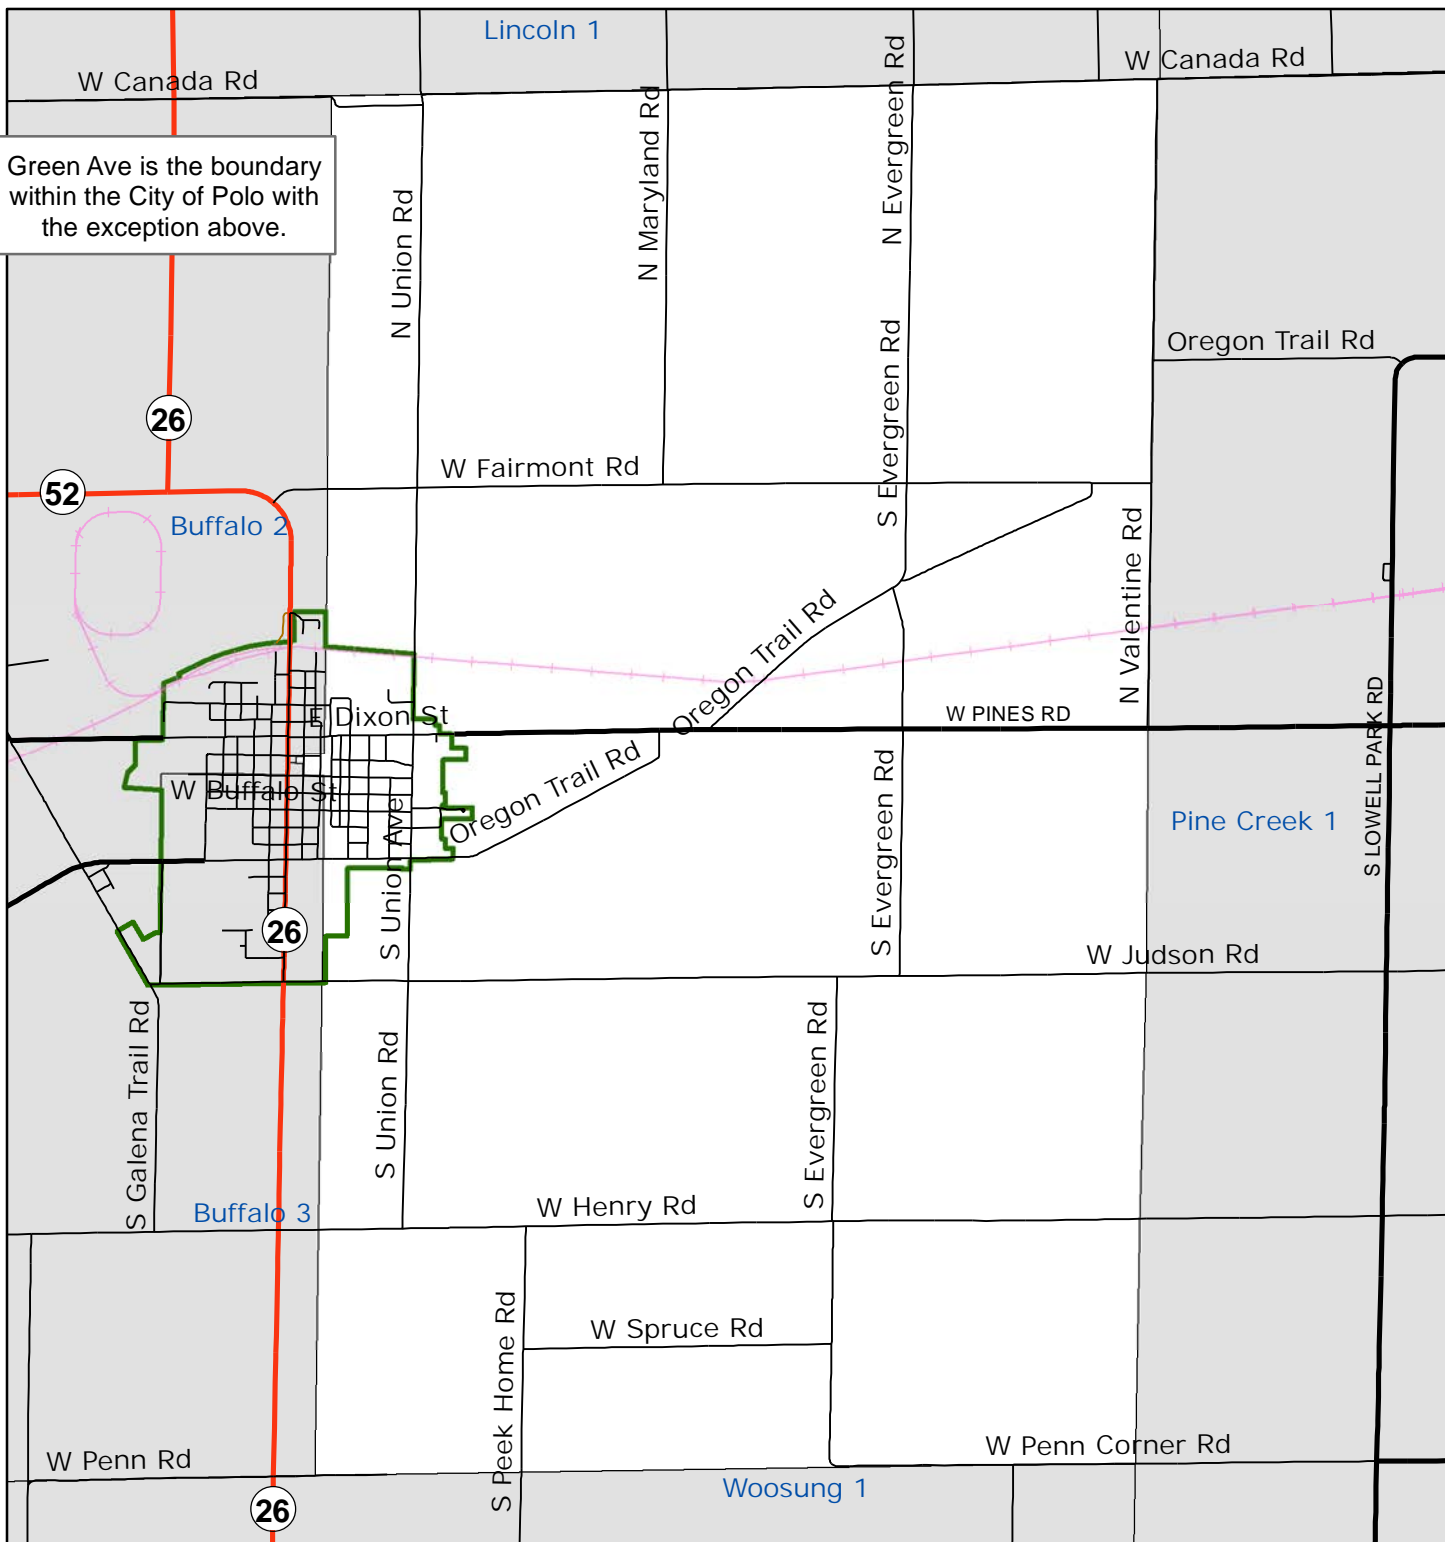

OGLE COUNTY ILLINOIS VOTING PRECINCTS

Brookville 1

Date: 3/1/2017

OGLE COUNTY ILLINOIS VOTING PRECINCTS

Buffalo 1

Green Ave is the boundary within the City of Polo with the exception above.

OGLE COUNTY ILLINOIS VOTING PRECINCTS

Buffalo 2

W Locust St	N Green Ave
W Mason St	N Green Ave
	Buffalo 3

Mason St and Green Ave are the boundaries within the City of Polo with the exception above.

Date: 3/1/2017

OGLE COUNTY ILLINOIS VOTING PRECINCTS

Buffalo 3

Mason St and Green Ave are the boundaries within the City of Polo with the exception above.

Date: 3/1/2017

OGLE COUNTY ILLINOIS VOTING PRECINCTS

Byron 1

OGLE COUNTY ILLINOIS VOTING PRECINCTS

Byron 2