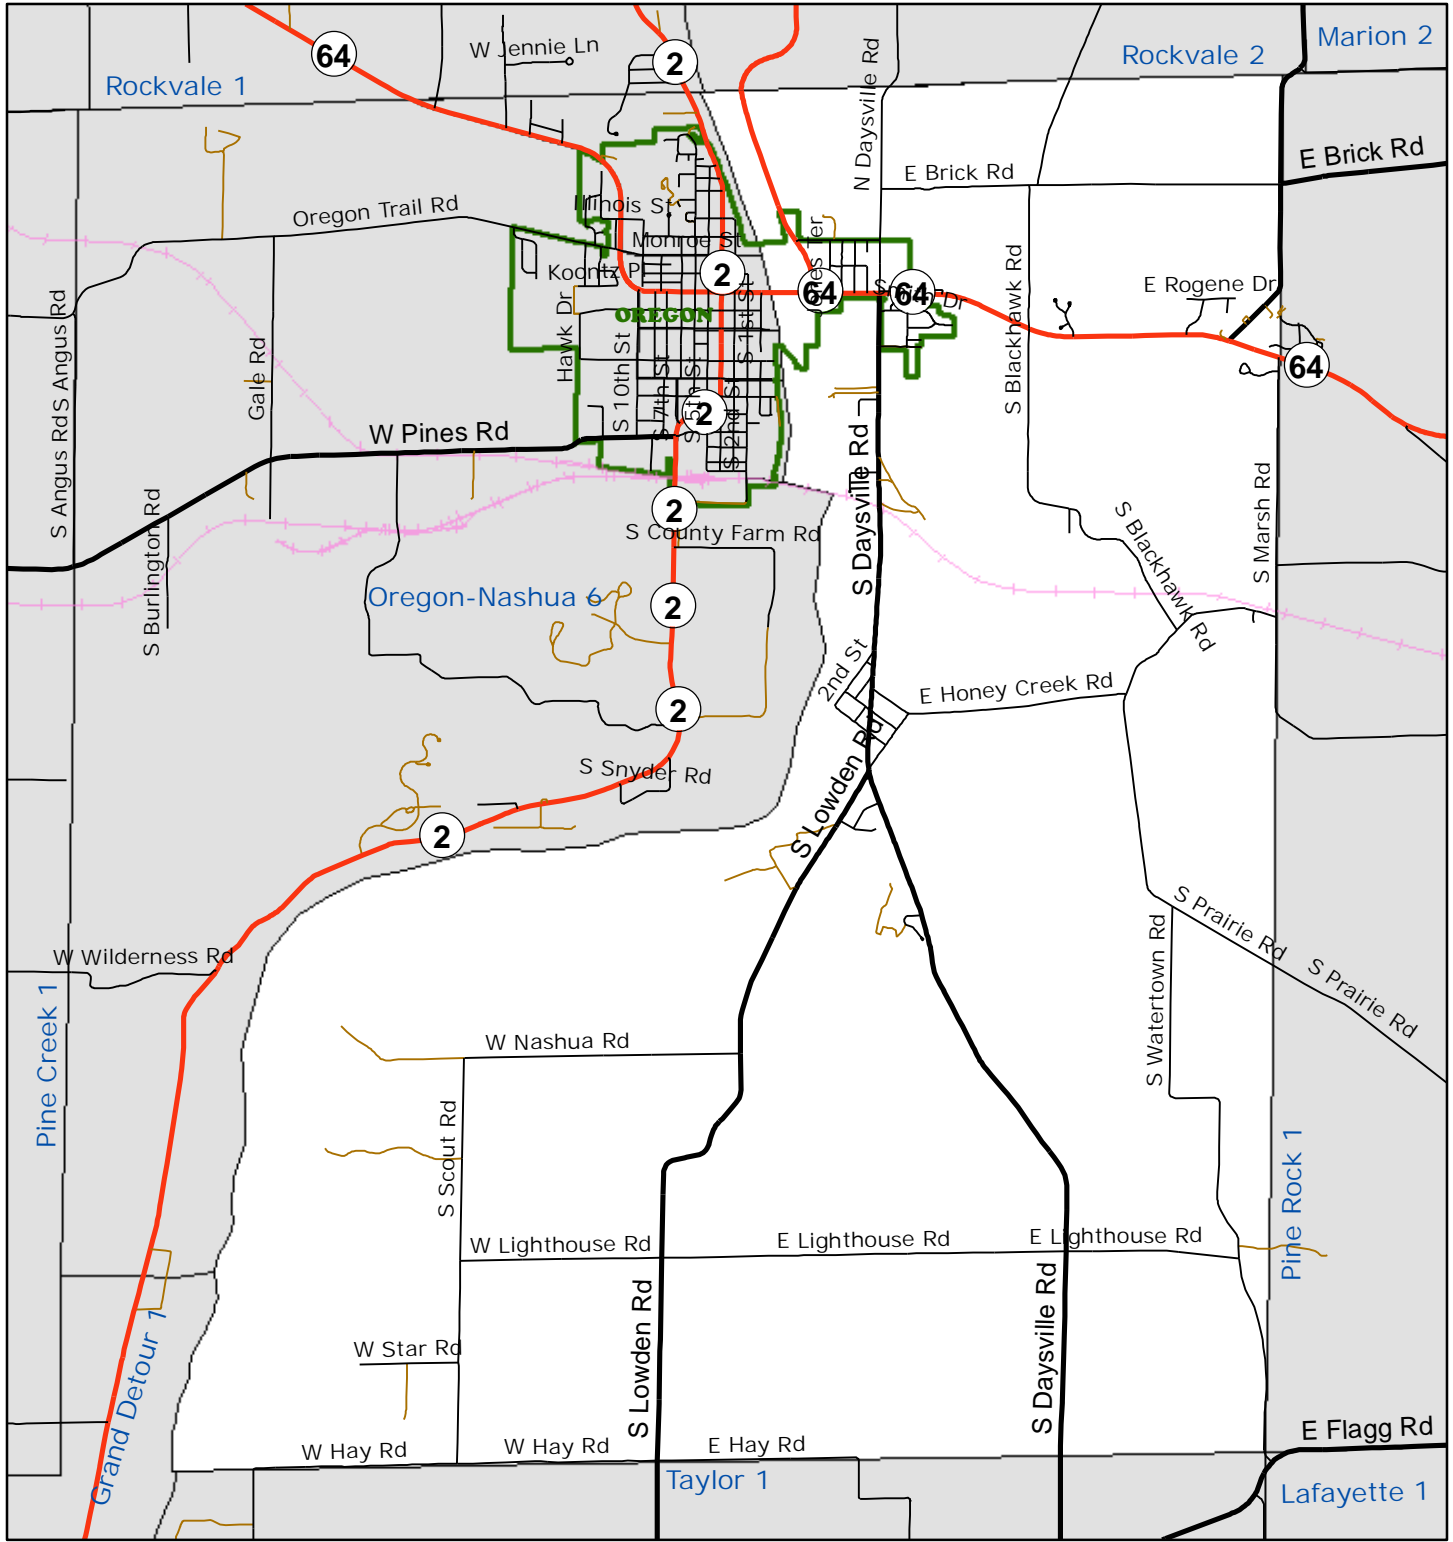

OGLE COUNTY ILLINOIS VOTING PRECINCTS

Oregon-Nashua 4

Date: 3/1/2017