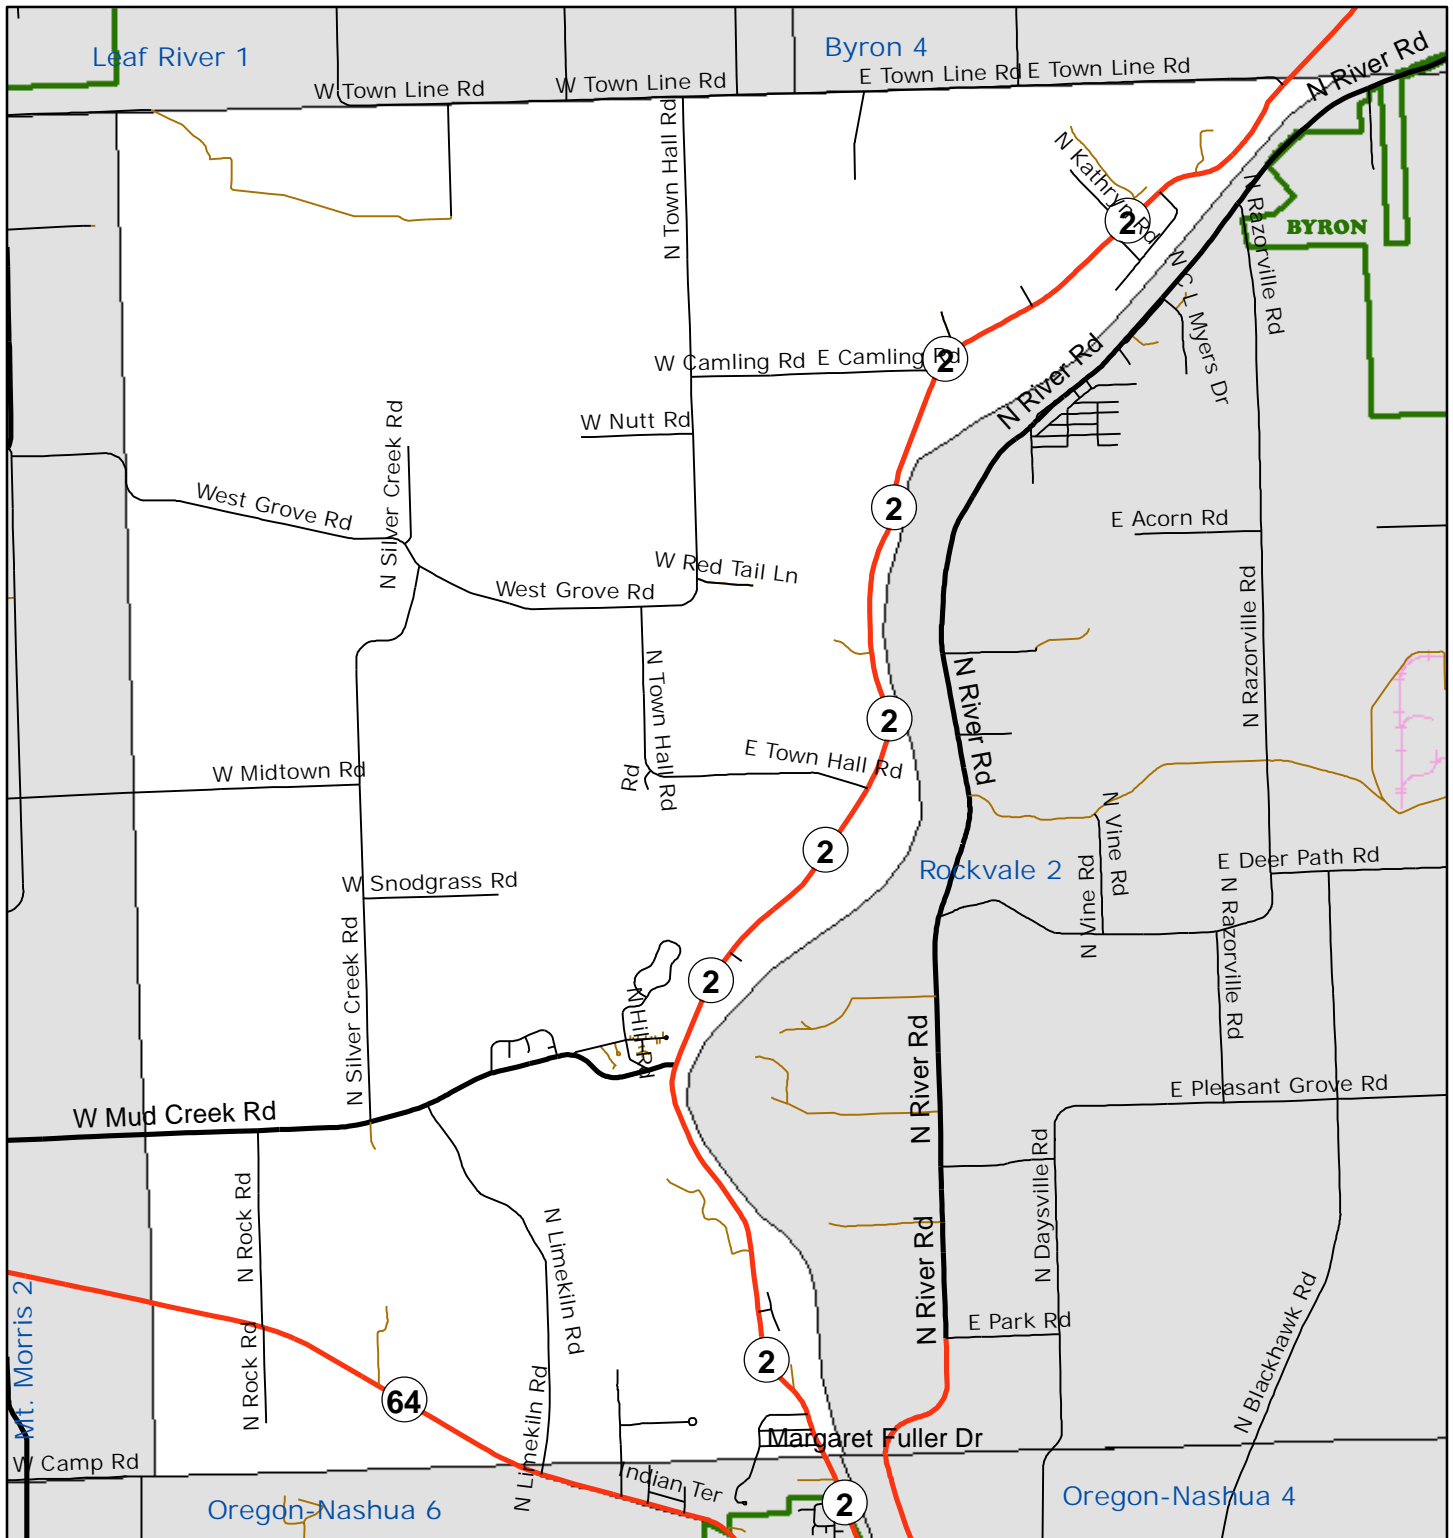

OGLE COUNTY ILLINOIS VOTING PRECINCTS

Rockvale 1